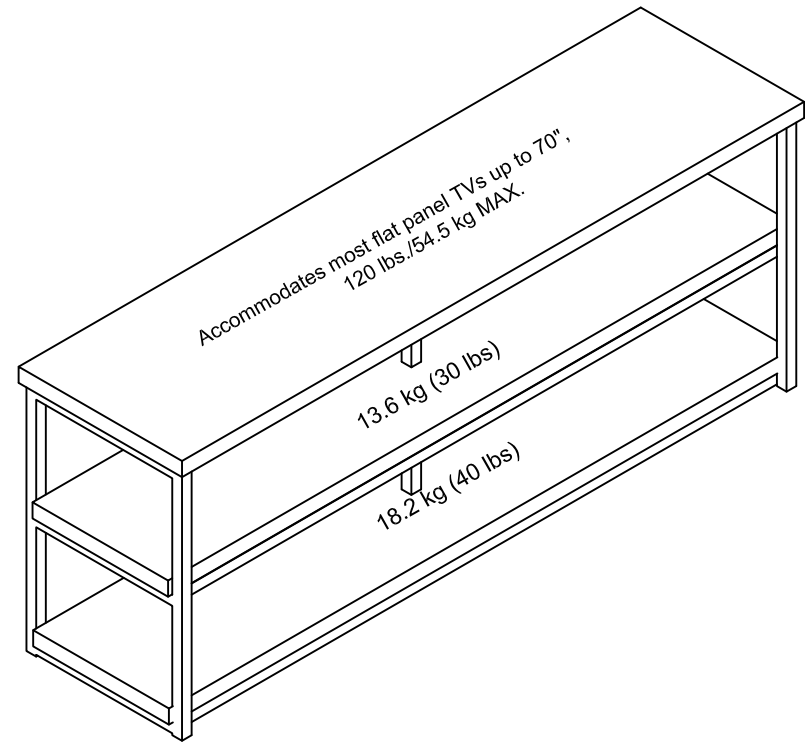

65" TV Stand

1817096COM,1817196COM,1817296COM

Wood Breakdown:
PB 84.7% & MDF 0%.
Total storage:8.75 cubic feet

Overall Product Size:
63" W x 16.5" D x25" H
160cm W x 41.9cm D x 63.5cm H

Maximum Weight Capacities
Unit Weight: 87.76 lbs. (39.8 kg)