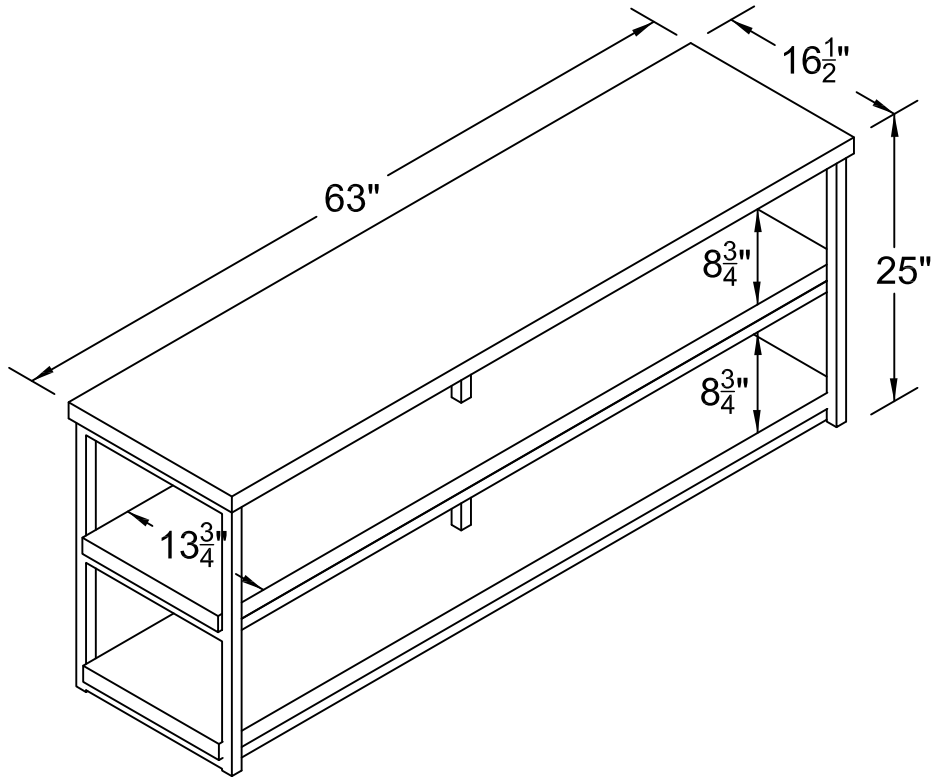

65" TV Stand

1817096COM,1817196COM,1817296COM

Wood Breakdown:
PB 84.7% & MDF 0%.
Total storage:8.75 cubic feet

Overall Product Size:
63" W x 16.5" D x25" H
160cm W x 41.9cm D x 63.5cm H

Maximum Weight Capacities
Unit Weight: 87.76 lbs. (39.8 kg)