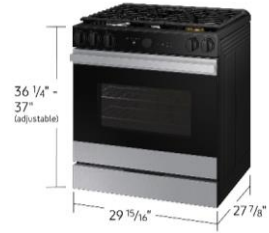

Carousel Image Order

1

2

3

4

5

6

7

8

9

10

11

12

13

14