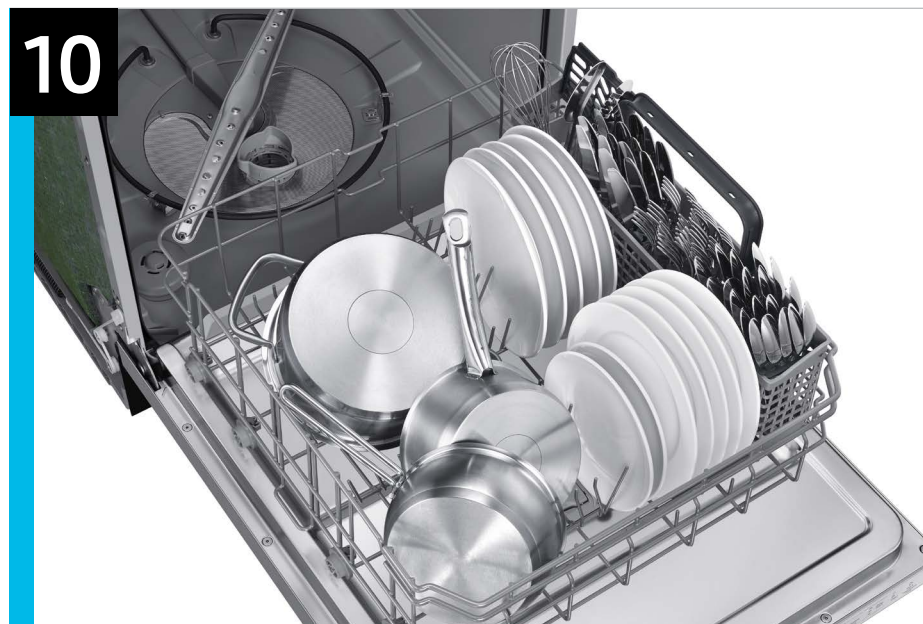

Carousel Image Order