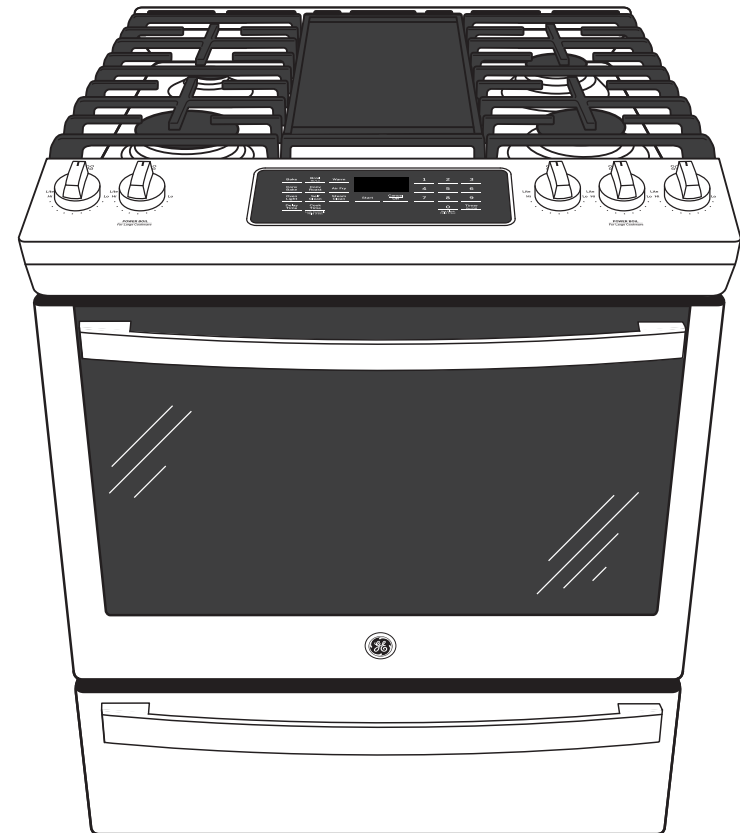

FEATURES AND BENEFITS

No Preheat Air Fry – With this air fryer right in the oven, you can cook healthier, crispier versions of your favorite foods. There's no preheat required and it shortens the cook time because every minute counts.

Edge-to-Edge Cooktop – A large, continuous cooking surface gives you extra room for pots and pans of all sizes and lets cookware move easily from burner to burner.

Extra-Large, Integrated, Non-Stick Griddle – Cook up to six grilled cheeses at once on the industry's largest integrated griddle.

18,000-BTU Power Boil Burner – Prepare your favorite pasta dishes faster by boiling water in less time.

Gas Convection – Evenly bake foods like roasts and cookies with this helpful feature that uses a fan to circulate heated air.

Self-Clean with Steam Clean Option – Clean your oven the way you want.

Smooth-Glide Storage Drawer – Drawer opens and closes easily for instant access and extra storage.

10,000-BTU Oval Burner – Large oval fifth burner is ideal for griddle or odd-size cookware.

Heavy-Duty, Dishwasher-Safe Grates – Easily and safely clean grates in the dishwasher or place in the bottom of the self-clean oven.

Precise Simmer Burner – Delicate foods don't burn with low, even heat.

Model JGS760BPTS – Black stainless

Model JGS760DPBB – Black on black

Model JGS760DPWW – White on white

Model JGS760EPES – Slate

Model JGS760SPSS – Stainless steel

Model JGS760FPDS – Black Slate

GUARANTEED FIT

Replace your old 30" free-standing range with a new 30" slide-in model. GE slide-in ranges are guaranteed for an exact fit or GE Appliances will pay up to $300 toward modifications.

Visit geappliances.com for more info