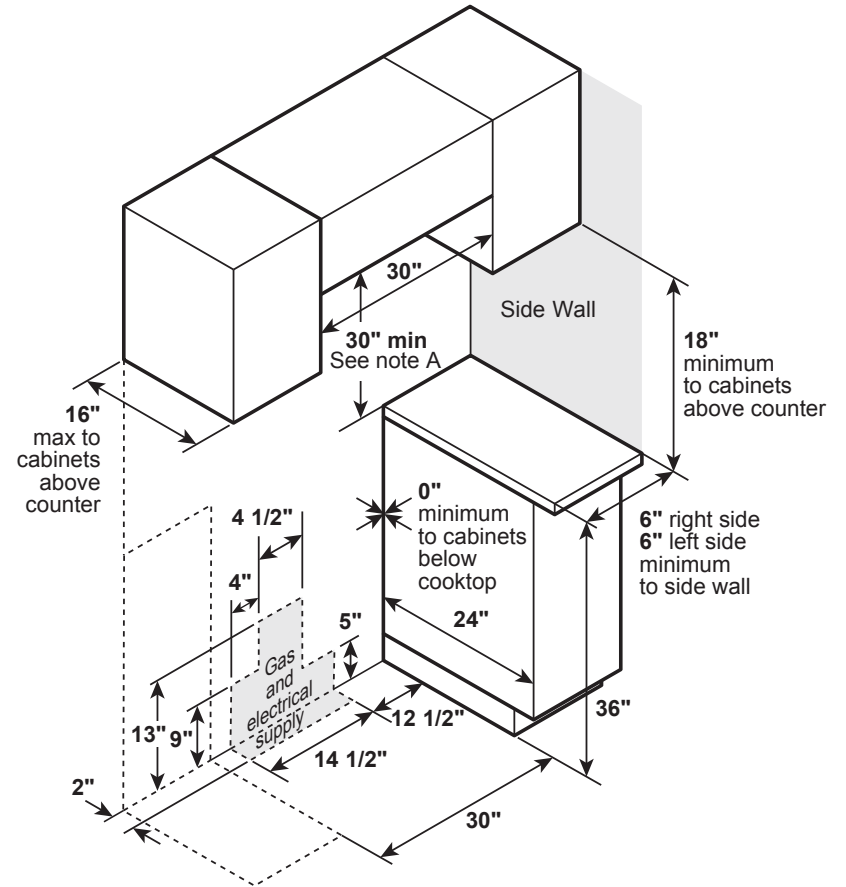

GAS PIPE AND ELECTRICAL OUTLET LOCATIONS

Note A: 30" Minimum to bare cabinet, see installation instructions heights less than 30"

For answers to your Monogram, GE Café™, GE Profile™ or GE Appliances product questions, visit our website at geappliances.com or call GE Answer Center® Service, 800.626.2000.