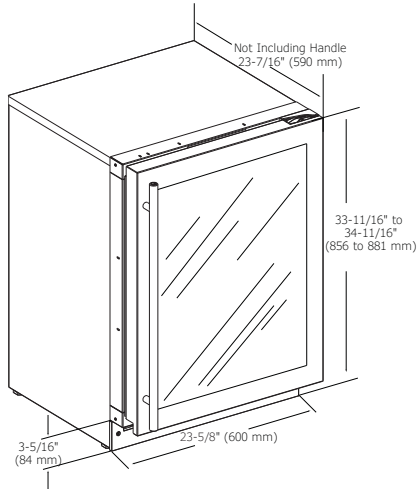

MODEL DETAILS

Model	Voltage/Hz	Door Swing	Finish	Shipping Weight
U-2224ZWCS-00B	115 / 60	Field Reversible	Stainless Frame	160 lb
U-2224ZWCS-13B	115 / 60	Right-Hand Hinged	Stainless Frame (Lock)	160 lb
U-2224ZWCS-15B	115 / 60	Left-Hand Hinged	Stainless Frame (Lock)	160 lb
U-2224ZWCINT-00B	115 / 60	Field Reversible	Integrated Frame	157 lb
U-2224ZWCINT-60B	115 / 60	Field Reversible	Integrated Solid	150 lb

*Installs on integrated models.

2000 Series • 24" Wine Captain® Model • 2224ZWC
DIMENSIONS

Dimensions shown apply to all finishes, including Integrated (INT) models with 3/4" integrated panel/frame installed.

Do not obstruct front grille air flow.

SPECIFICATIONS

Model	2224ZWC
Amps: Running	1.2
Capacity: Average Volume (cu ft)	4.7
Capacity: Wine Bottle (750 ml)	43
Control Type	Digital Touch Pad
Dimensions: Product Depth	23 7/16" / 590 mm
Dimensions: Product Height	33 11/16" / 856 mm
Dimensions: Product Width	23 5/8" / 600 mm
ENERGY STAR	N/A
Panel Height	30" / 762 mm
Panel Thickness	3/4" / 20 mm
Panel Type	2 3/4" / 70 mm Frame Panel or Solid Panel (-60 suffix)
Panel Width	23 1/2" / 595 mm
Product Weight: Max	150 lb
Refrigerant Type	R600a
Sabbath (Star K Certified)	Yes
Temperature Range	34°F - 65°F