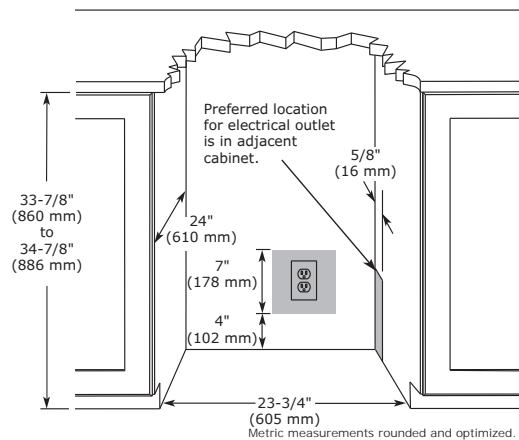

CABINET CUT-OUT

INSTALLATION NOTES

When installing adjacent to wall, ensure 2 1/2" clearance on hinged side for 90° door opening, allowing ample room for door handle.

No additional clearance around sides, top or rear of unit is needed for ventilation.

Do not obstruct front grille air flow.

SPECIFICATIONS

Model	2224ZWC
Amps: Running	1.2
Capacity: Average Volume (cu ft)	4.7
Capacity: Wine Bottle (750 ml)	43
Control Type	Digital Touch Pad
Dimensions: Product Depth	23 7/16" / 590 mm
Dimensions: Product Height	33 11/16" / 856 mm
Dimensions: Product Width	23 5/8" / 600 mm
ENERGY STAR	N/A
Panel Height	30" / 762 mm
Panel Thickness	3/4" / 20 mm
Panel Type	2 3/4" / 70 mm Frame Panel or Solid Panel (-60 suffix)
Panel Width	23 1/2" / 595 mm
Product Weight: Max	150 lb
Refrigerant Type	R600a
Sabbath (Star K Certified)	Yes
Temperature Range	34°F - 65°F

COOLING SYSTEM

ELECTRICAL REQUIREMENTS

This unit requires a grounded, polarized 115 VAC, 60 Hz, 15 A power supply (normal household current).

Warranty

Please visit u-line.com to view this model's User Guide & Service Manual. All Specifications are subject to change without notice.