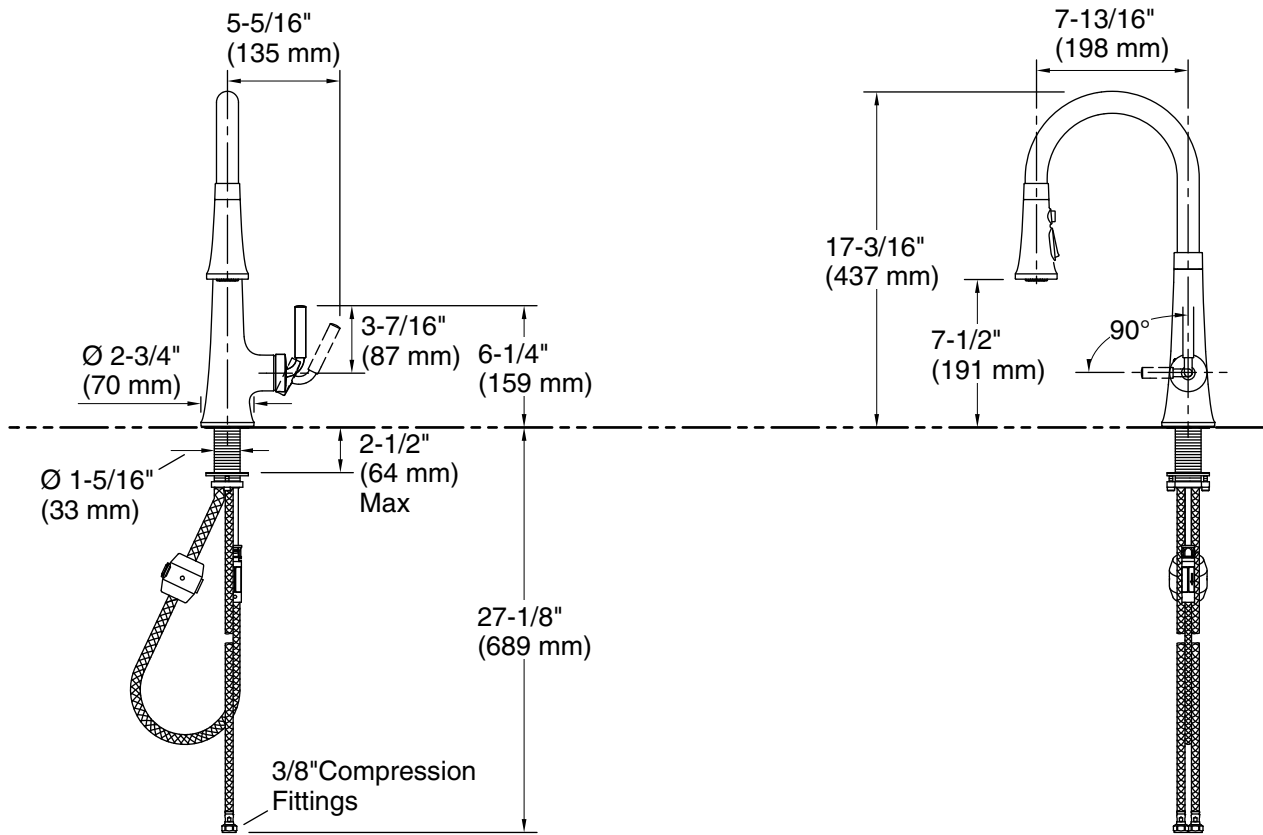

Adapters, Rough-in and Extension Kits

1327990 Range: 2-1/2" (64 mm) - 4-5/8" (117 mm)

Recommended Products/Accessories

K-77685 Single-Cartridge Water Filtration System
 K-77686 Double-Cartridge Water Filtration System
 K-77687 single replacement filter cartridge
 K-77688 Replacement Filter Cartridges, Two-Pack

Optional Products/Accessories

K-24461 Three-hole kitchen faucet escutcheon

ADA **CSA B651**

Codes/Standards

ASME A112.18.1/CSA B125.1
 NSF/ANSI/CAN 61
 NSF/ANSI/CAN 372
 All applicable US Federal and State material regulations
 DOE - Energy Policy Act 1992
 California Energy Commission (CEC)
 ADA
 ICC/ANSI A117.1
 CSA B651
 IAPMO Certification

Technical Information

All product dimensions are nominal.

Spout:

Spout reach: 7-3/4" (198 mm)

Notes

Install this product according to the installation instructions.

ADA complaint for faucet handles only.

ADA, CSA B651 compliant when installed to the specific requirements of these regulations.