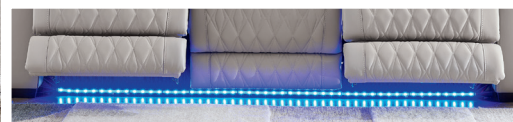

Shown with T901 Tables,
L100 79 4 Lamps,
A800 03 90 Wall Art
& R406 35 1 Rug.

MILLENNIUM

"Boyington-Gray"
U271 05

Features:

- Leather Match upholstery
- Due to its natural origin, real leather can show individual characteristics such as healed scars, growth marks, grain variation and shade variation
- Natural variations make each hide unique and do not detract from the wearing qualities of leather
- Frame constructions have been rigorously tested to simulate the home and transportation environments for improved durability
- Frame components are secured with combinations of glue, blocks, interlocking panels and staples
- All fabrics are pre-approved for wearability and durability against AHFA standards
- Cushions are constructed of low melt fiber wrapped over high quality foam
- Features metal drop-in unitized seat box for strength and durability
- All metal construction to the floor for strength and durability
- The reclining mechanism features infinite positions for comfort
- Features Ambient Blue LED lighting on base for a theater-style experience
- Features armrests with flip-top storage and cup holder
- The Sofa features a Drop-Down Table with LED reading lights, dual cup holders, electrical outlet, USB charging port and wireless charging
- The Loveseat features a Center Console with 2 cup holders and hidden storage
- The One-Touch Power Control features adjustable positions, Easy View™ adjustable headrest, power lumbar support and a Zero-Draw USB port
- Zero-Draw technology only consumes power when the USB receptacle is in use
- The Air Massage System features 3 settings: steady, pulse and wave (with automatic 20-minute shutoff feature)
- Heat in the seat element (with automatic 30-minute shutoff feature)
- Extended Ottoman for enhanced comfort featuring a Zero-Gravity mechanism to allow optimum reclining comfort with infinite reclining positions