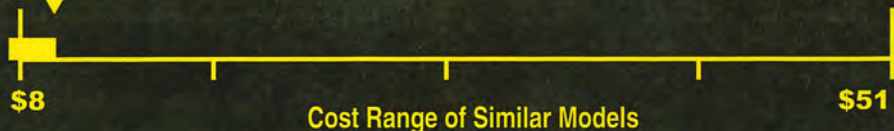

Compare **ONLY** to other labels with yellow numbers.

Labels with yellow numbers are based on the same test procedures

Estimated Yearly Energy Cost

(when used with an electric water heater)

\$10

85

kWh

Estimated Yearly Electricity Use