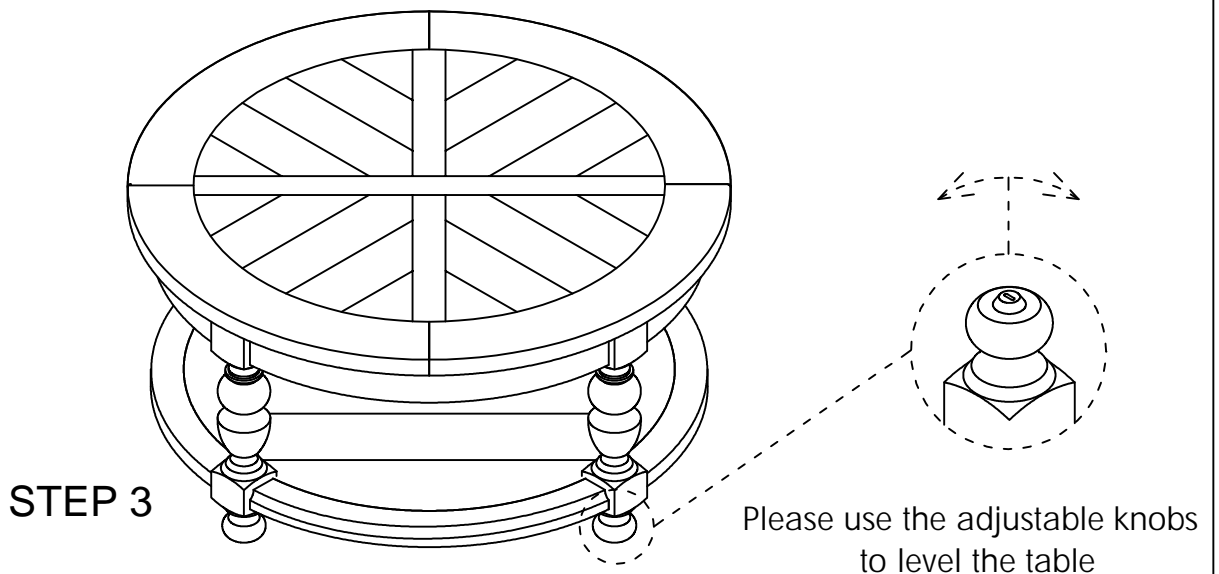

null | furniture

ASSEMBLY INSTRUCTION

ITEM NO:1221-03
ROUND COCKTAIL TABLE

DO NOT TIGHTEN SCREWS
UNTIL COMPLETELY ASSEMBLED

Item	Sketch	Description	Qty
A		Bolt 1/4"x1-1/2"	12 Pcs
B		Lock Washer 1/4"	12 Pcs
C		Flat Washer 1/4"x18	12 Pcs
D		Allen Wrench 1/4"	1 Pc