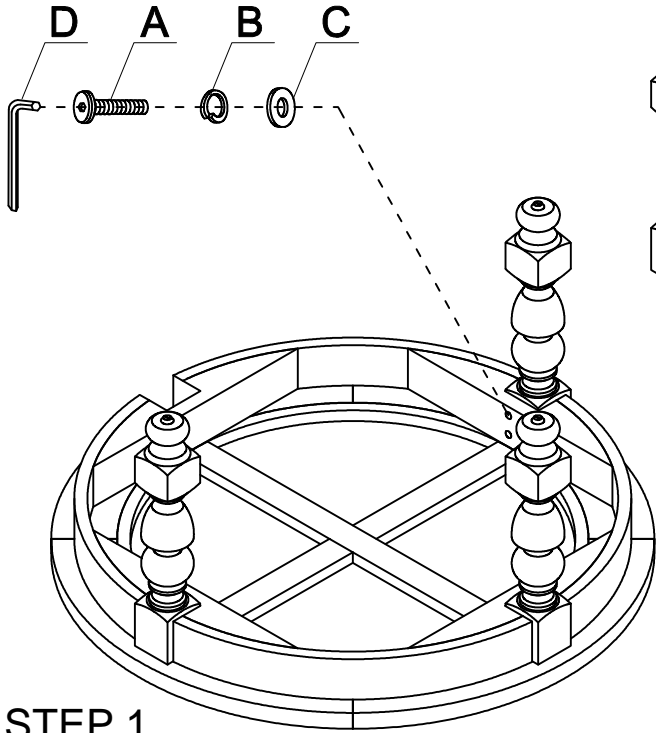

null | furniture

ASSEMBLY INSTRUCTION

ITEM NO:1221-03
ROUND COCKTAIL TABLE

DO NOT TIGHTEN SCREWS
UNTIL COMPLETELY ASSEMBLED

Item	Sketch	Description	Qty
A		Bolt 1/4"x1-1/2"	12 Pcs
B		Lock Washer 1/4"	12 Pcs
C		Flat Washer 1/4"x18	12 Pcs
D		Allen Wrench 1/4"	1 Pc