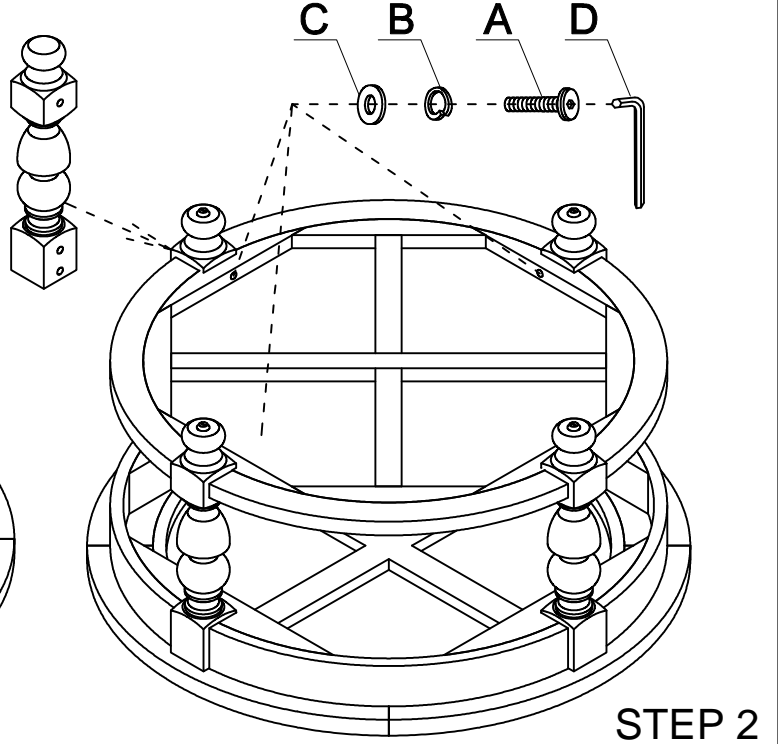

null | furniture

ASSEMBLY INSTRUCTION

ITEM NO:1221-03
ROUND COCKTAIL TABLE

DO NOT TIGHTEN SCREWS
UNTIL COMPLETELY ASSEMBLED

Item	Sketch	Description	Qty
A		Bolt 1/4"x1-1/2"	12 Pcs
B		Lock Washer 1/4"	12 Pcs
C		Flat Washer 1/4"x18	12 Pcs
D		Allen Wrench 1/4"	1 Pc