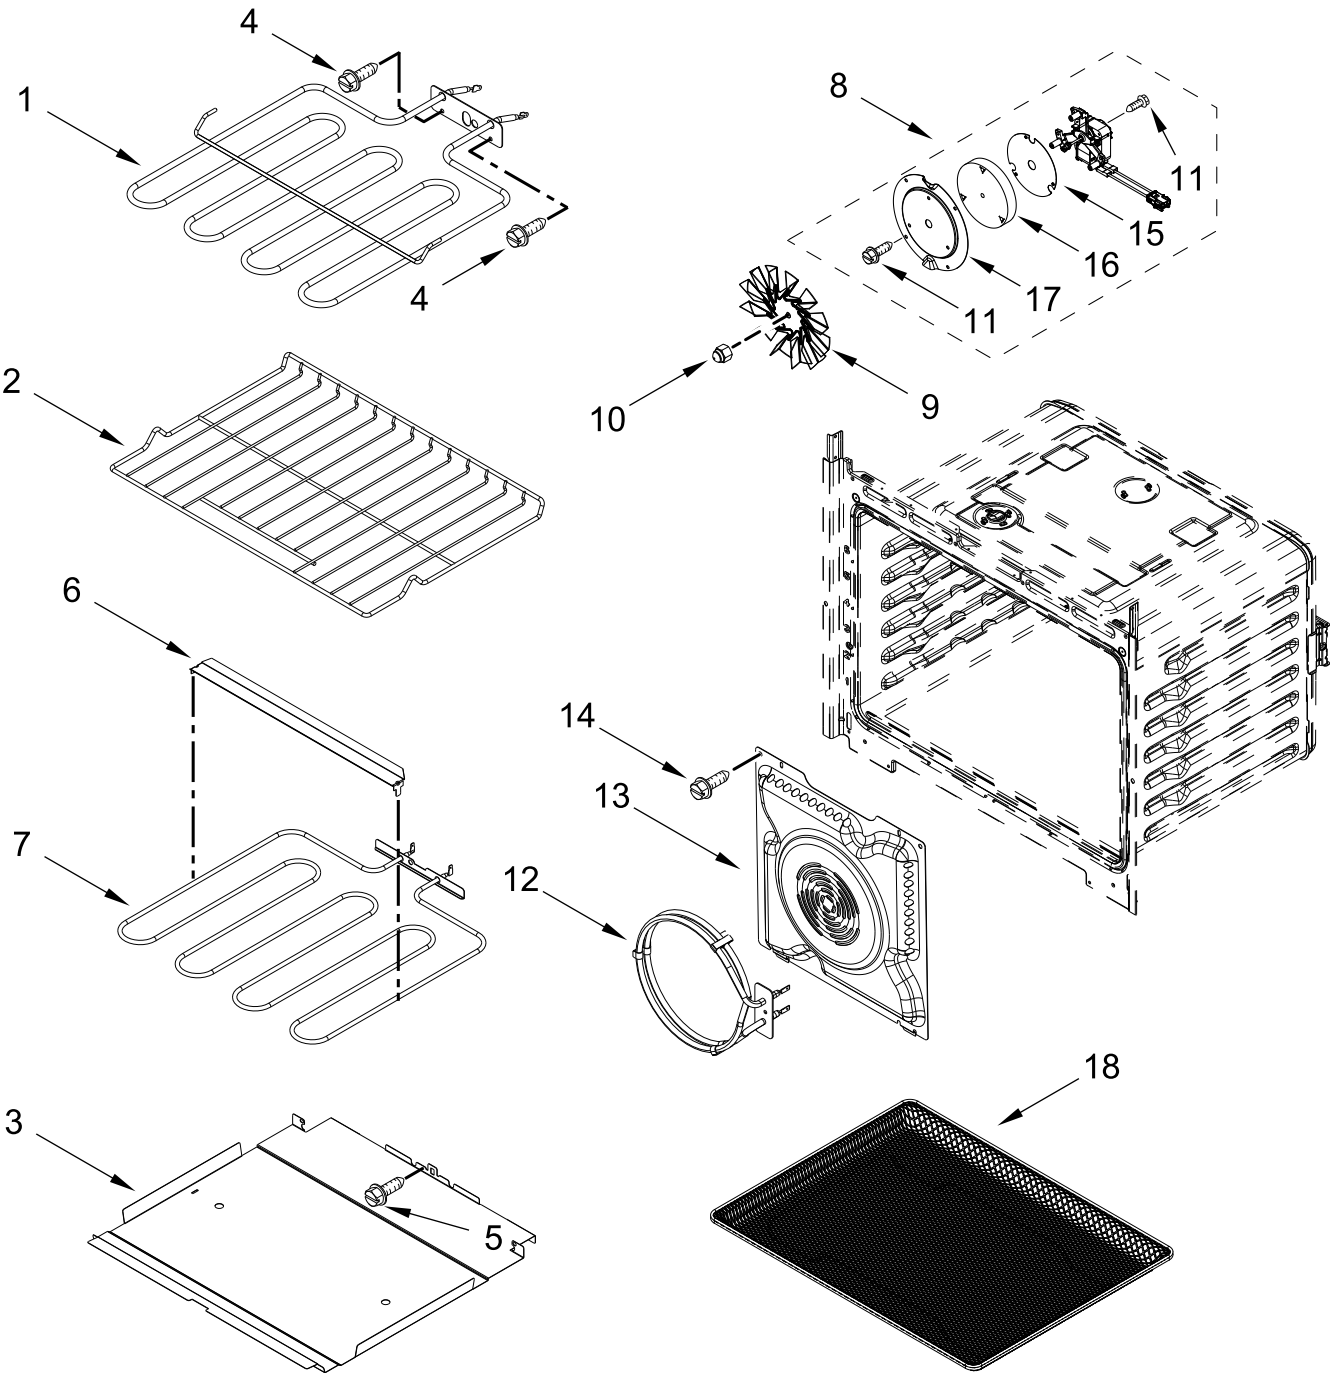

INTERNAL OVEN PARTS

INTERNAL OVEN PARTS

<u>Illus.</u> <u>No.</u>	<u>Part No.</u>	<u>Description</u>	<u>Illus.</u> <u>No.</u>	<u>Part No.</u>	<u>Description</u>	<u>Illus.</u> <u>No.</u>	<u>Part No.</u>	<u>Description</u>
1	W11238160	Element, Broil	7	W11292248	Element, Bake	13	W10359278	Baffle, Convection
2	W10317431	Rack, Oven	8	W11398058	Convect Motor Assembly	14	W10906658	Screw
3	W10318198	Tray, Hidden Bake	9	W11425715	Blade, Fan	15	W11251715	Plate, Convect Motor
4	7101P434-60	Screw	10	W11433702	Nut, Acorn (LH)	16	W11251716	Insulation, Convect Motor
5	7101P426-60	Screw	11	W10720084	Screw	17	W11398057	Cover, Convect Plate
6	W10282957	Crossbar, Hidden Bake Tray	12	W10260248	Ring, Element	18	W11629505	Airfry Basket Kit