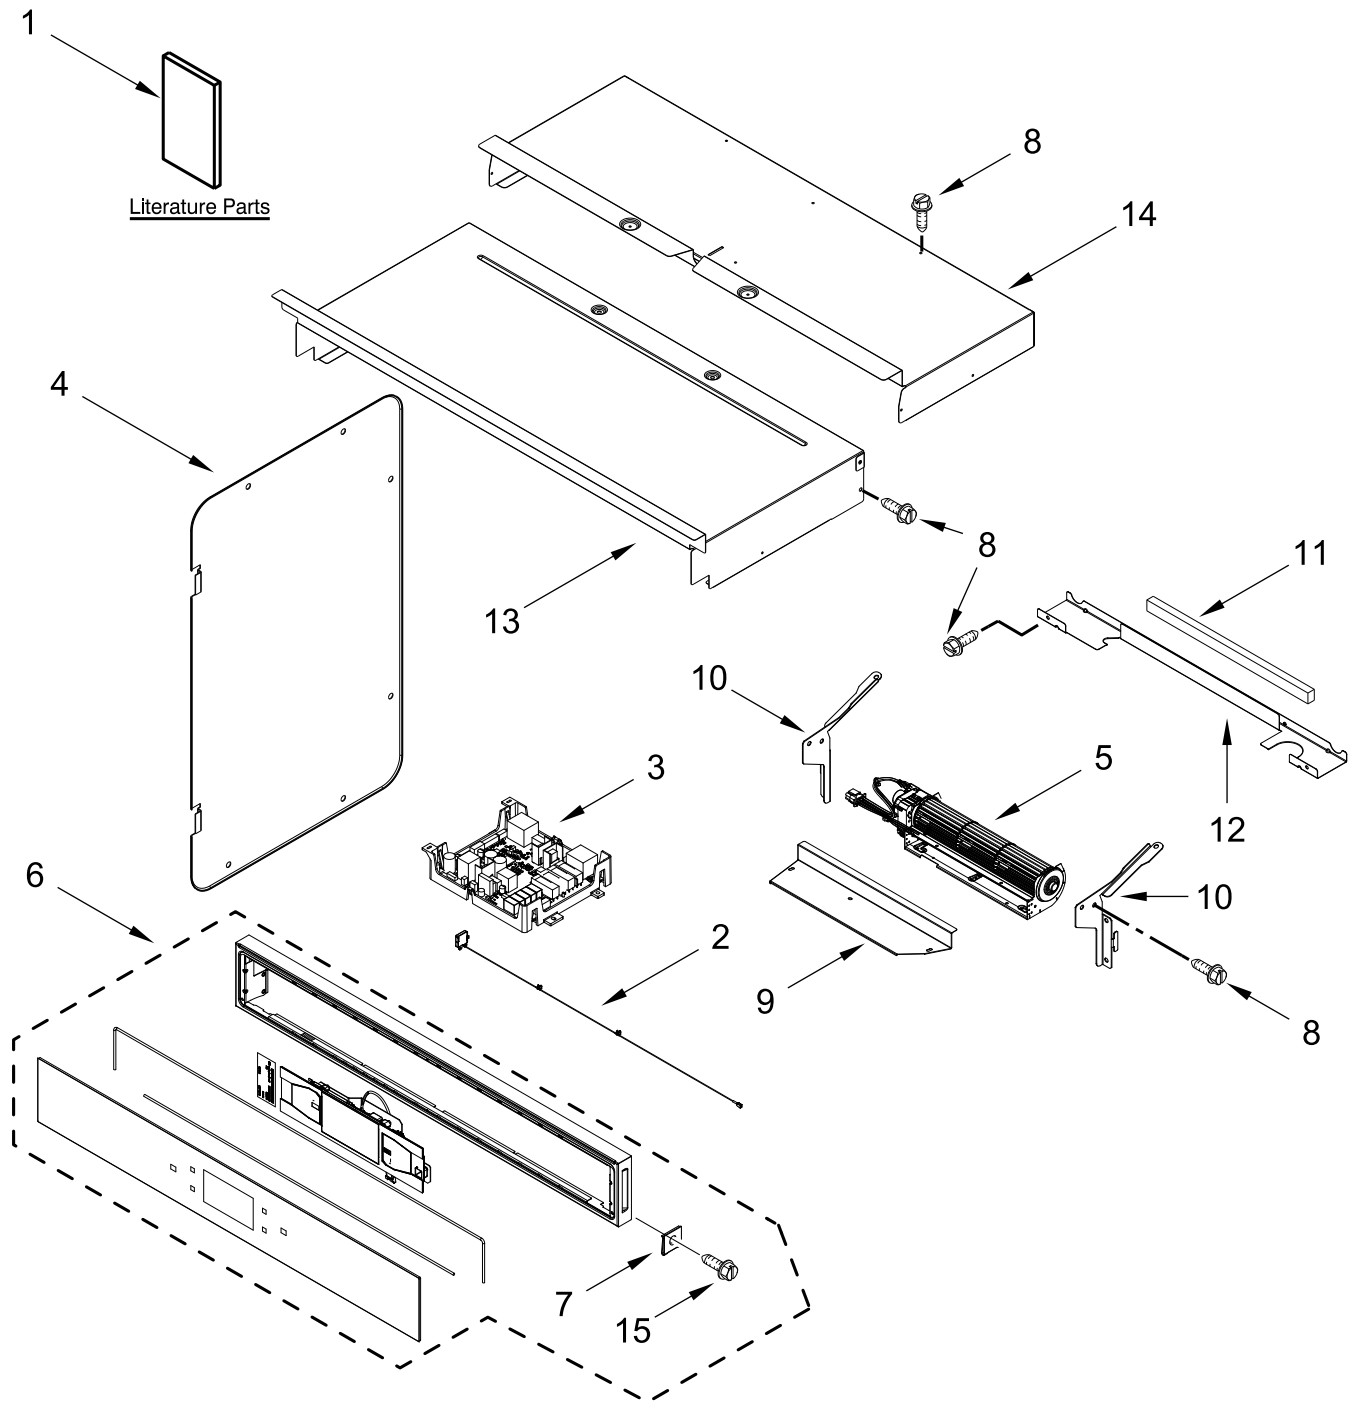

# CONTROL PANEL PARTS

# CONTROL PANEL PARTS

<u>Illus. No.</u>	<u>Part No.</u>	<u>Description</u>	<u>Illus. No.</u>	<u>Part No.</u>	<u>Description</u>	<u>Illus. No.</u>	<u>Part No.</u>	<u>Description</u>
1		Literature Parts	12	W11166802	Divider, Chassis Back	15	W11339492	Screw (Black)
	W11555307	Owner's Manual	13	W10318159	Chassis, Cover Top Front 27 In			FOLLOWING PARTS NOT ILLUSTRATED
	W11553919	Quick Start Guide	14	W11037652	Chassis, Cover Top Back 27 In WIFI	W11659368		Harness, Main
	W11623559	Tech Sheet				W11256629		Harness, Signal
2	W11409842	Antenna				W11264646		Harness, Door Latch
3	W11253186	Appliance Manager, Copernicus (With Power Supply)				W11356991		Harness, Ground Console Combo
4	W10655467	Chassis, Combo Side				W11356990		Harness, Communication
5	W11397930	Blower				W11539494		Harness, Inverter
6		Assembly, Control Panel (Includes Overlay)				W11555169		Harness, Interlock
	W11639725	Stainless				W11539527		Jumper Harness, Communication
7	4450118	Nut				W11555848		Harness, Input
8	7101P426-60	Screw				W11454022		Harness, Fan and Turntable
9	W10681157	Cover, Combo Blower				4450800		Screw, Grounding
10	W10655463	Bracket, Blower (Left)				4448664		Clamp, Conduit
	W10655462	Bracket, Blower (Right)				313438		Clip, Harness
11	4451758	Block, Foam				W11394923		Bag, Hardware

# OVEN DOOR PARTS