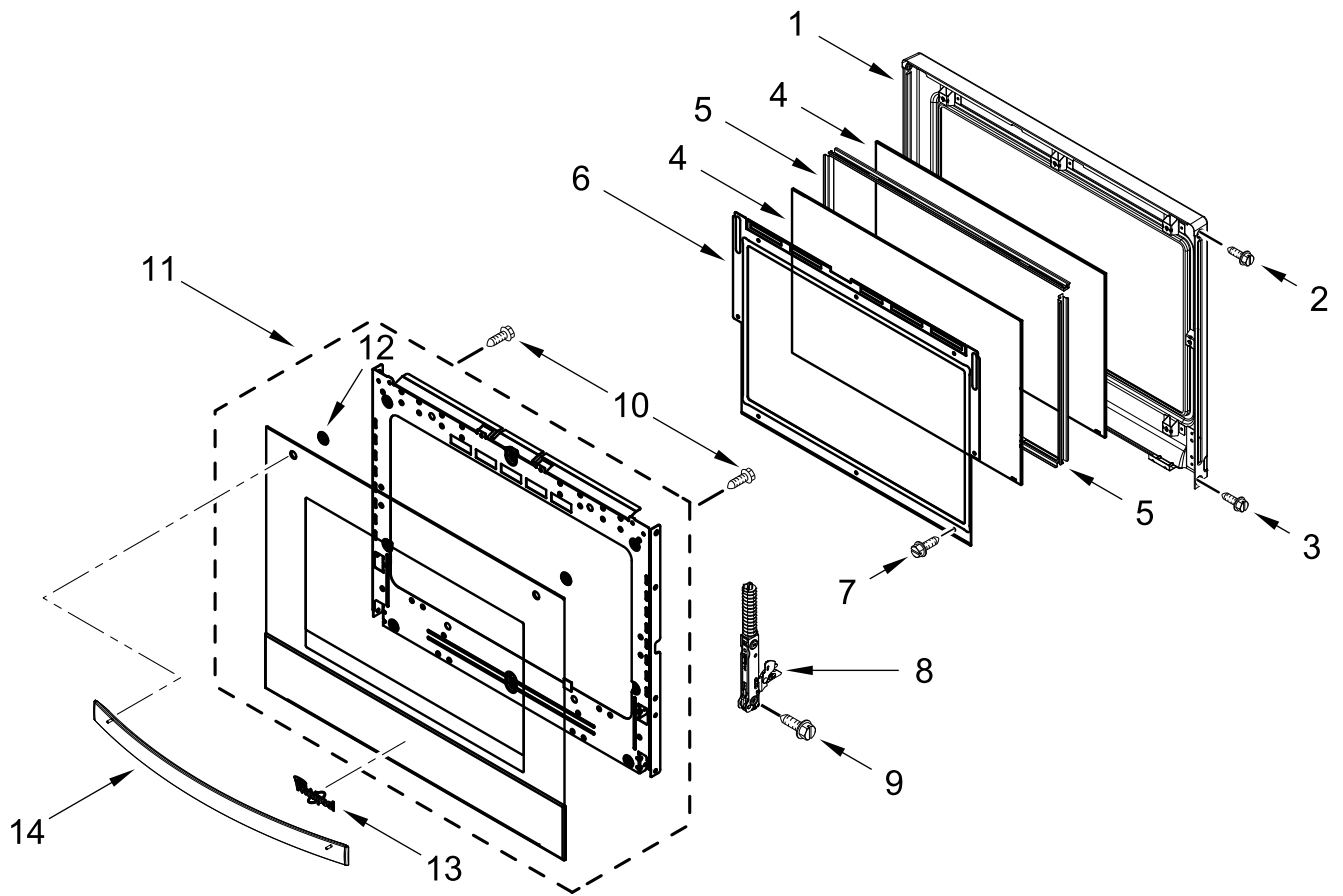

OVEN DOOR PARTS

OVEN DOOR PARTS

<u>Illus.</u> <u>No.</u>	<u>Part No.</u>	<u>Description</u>	<u>Illus.</u> <u>No.</u>	<u>Part No.</u>	<u>Description</u>	<u>Illus.</u> <u>No.</u>	<u>Part No.</u>	<u>Description</u>
1	W11302593	Liner Assembly	7	7101P426-60	Screw	11		Door Assembly
2	7101P375-60	Screw	8	W11634520	Hinge, Door (Left)		W11499375	Stainless
3	W11249635	Screw		W11634521	Hinge, Door (Right)	12	W10319024	Washer, Door
4	W10618123	Glass, Inner				13	W10884775	Badge
5	W11302731	Spacer, Air Divider	9	3196183	Screw	14		Handle Assembly
6	W11204277	Retainer, Air Divider Glass	10	W11317731	Screw (Black)		W11532601	Stainless