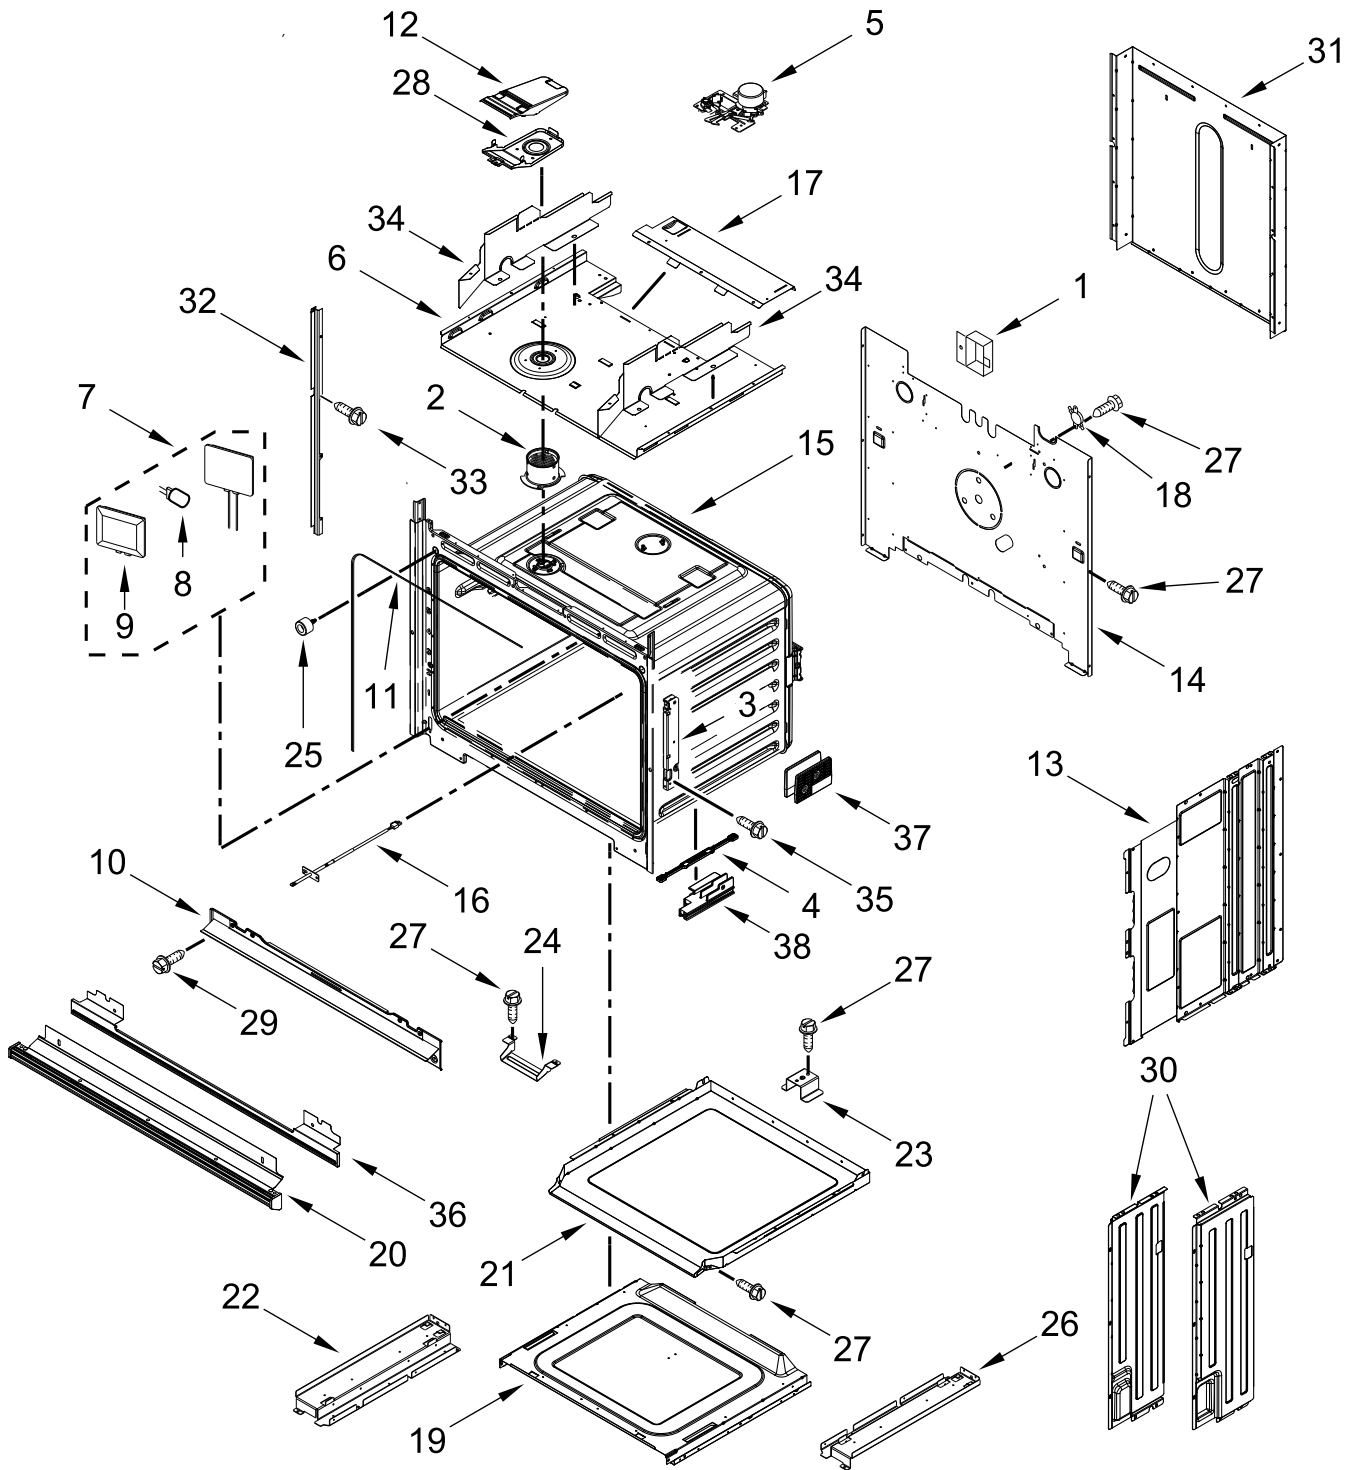

OVEN PARTS

OVEN PARTS

<u>Illus. No.</u>	<u>Part No.</u>	<u>Description</u>	<u>Illus. No.</u>	<u>Part No.</u>	<u>Description</u>	<u>Illus. No.</u>	<u>Part No.</u>	<u>Description</u>
1	8285593	Cover, Connector	17	W10904163	Deflector, Blower	32		Sidetrिम, Bended
2	W11085298	Tube, Vent	18	4449751	Thermostat (TOD)		W11235457	Black (Left)
3	W11239070	Receiver, Hinge (Left)	19	W11244454	Base, Chassis		W11235458	Black (Right)
	W11239072	Receiver, Hinge (Right)	20		Assembly, Bottom Vent	33	W11404000	Screw
4	W11558603	Spacer, Base		W11467824	Stainless	34	W11186391	Deflector, Chassis (Left)
5	W11132456	Latch, Motorized	21	W11244446	Duct, Bottom Chassis		W11186398	Deflector, Chassis (Right)
6	W11244456	Top, Chassis	22	W10283020	Support, Base (Left)	35	W10254050	Screw
7	W11205574	Assembly, Oven Light	23	W11135135	Support, Air Channel	36		Trim, Bottom Vent
8	W10472384	Bulb, Light	24	W11390667	Spacer, Chassis Bottom Duct		W11560860	Black
9	W10472386	Lens, Light	25	W11166315	Bumper and Screw	37	W11245118	Foot, Base
10	W11518348	Vent, 27 In Combo Center	26	W10283021	Support, Base (Right)	38	W11245114	Foot, Chassis (Left)
11	W11608109	Gasket, Cavity	27	7101P426-60	Screw		W11245116	Foot, Chassis (Right)
12	W11256424	Cover, Vent Exhaust	28	W11256423	Base, Vent Exhaust			FOLLOWING PARTS NOT ILLUSTRATED
13	W11165274	Side, Chassis	29	W11249635	Screw		W11244474	Insulation, Wrap
14		Back, Chassis (Not Serviced)	30	W11167419	Cover, Suction (Left)		W11244475	Insulation, Back
15		Liner, Oven (Not Serviceable)		W11186675	Cover, Suction (Right)			
16	W11346074	Probe, Sensor	31	W11134657	Duct, Lower Chassis Back