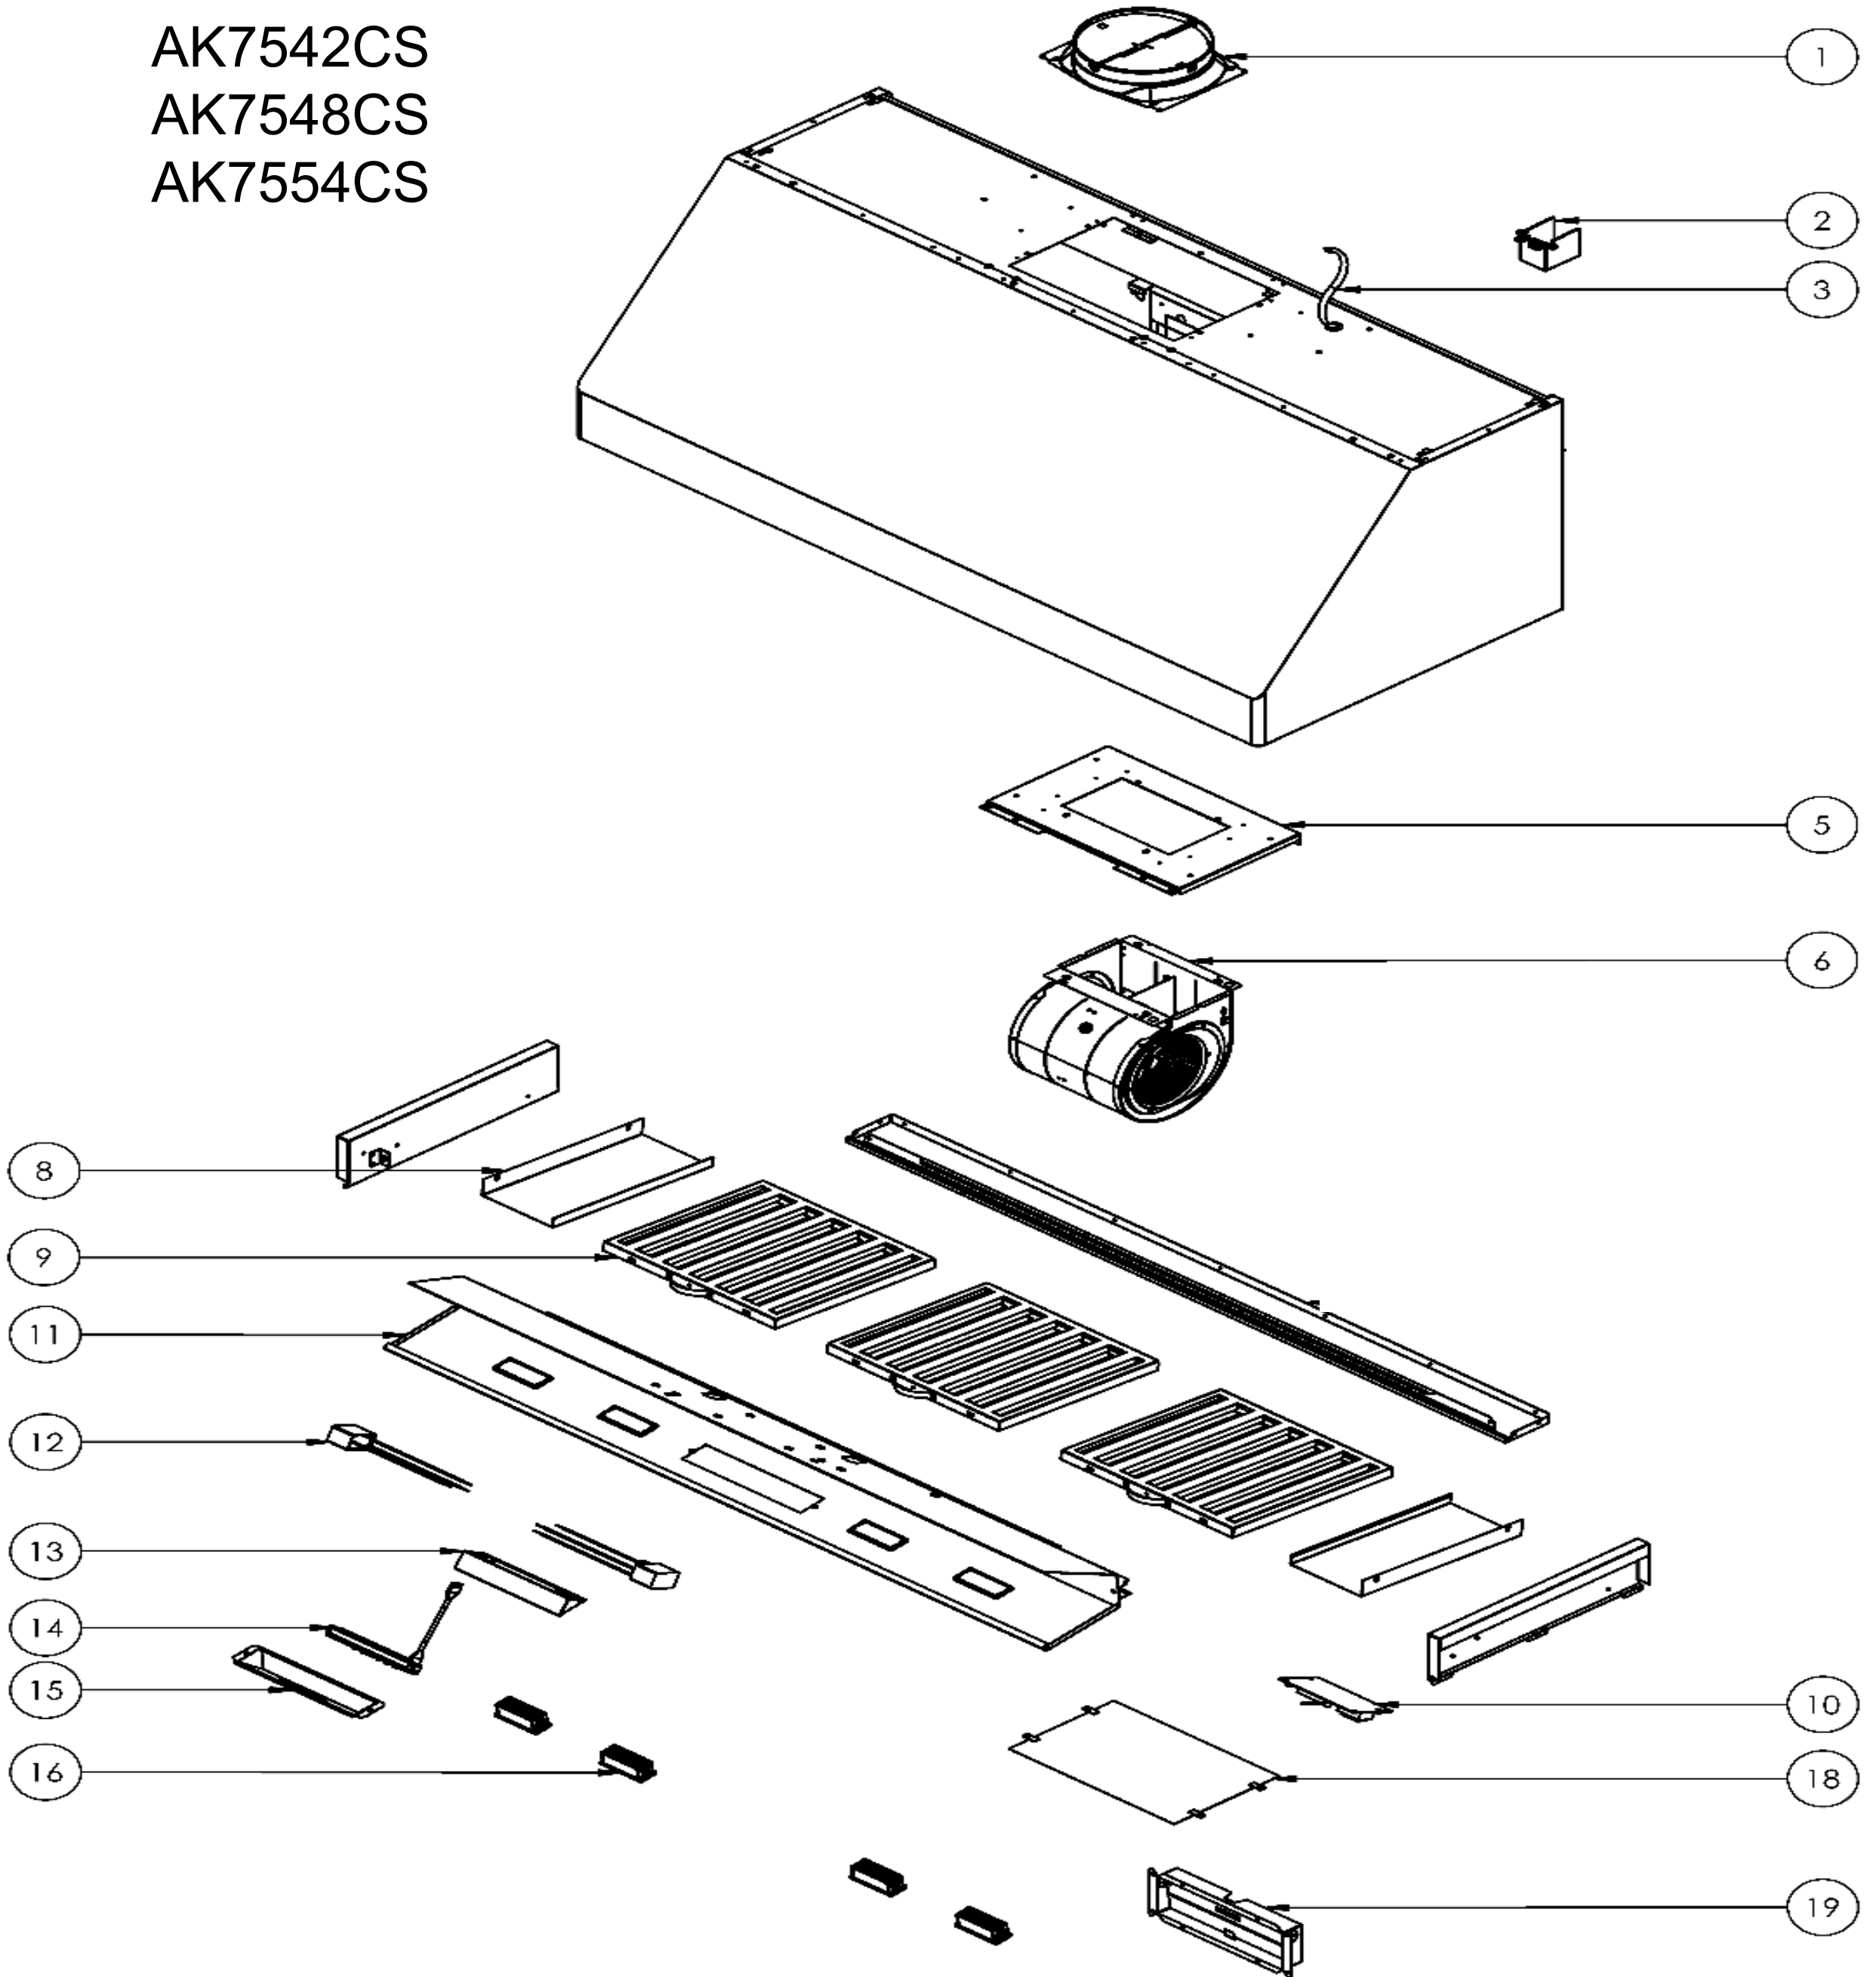

AK7500CS
AK7536CS
AK7542CS
AK7548CS
AK7554CS

AK7500CS, AK7536CS, AK7542CS, AK7548CS, AK7554CS

Ref #	Part #	Description	Qty.
1	54050078	8 Inch Round Collar w/Damper	1
2	11030071	Electrical Power Cord	1
3	54200011	Electrical Junction Box	1
5	54190041	Single Internal Blower Plate	1
6	12120070	Blower	1
8	50120179	Side Panel, AK7500CS	2
8	50120180	Side Panel, AK7536CS	2
8	50120181	Side Panel, AK7542CS	2
8	50120182	Side Panel, AK7548CS	2
8	50120183	Side Panel, AK7554CS	2
9	50210039	Pro Baffle Filter (48" & 54" x 3)	2
10	11010122	Control Board	1
11	50110294	Light Panel, AK7500CS	1
11	50110295	Light Panel, AK7536CS	1
11	50110296	Light Panel, AK7542CS	1
11	50110297	Light Panel, AK7548CS	1
11	50110298	Light Panel, AK7554CS	1
12	12050028	Capacitor	1
13	54140301	Switch Holding Bracket	1
14	11000145	Switch Assembly	1
15	52170055	Switch Cover Plate	1
16	Z0B0048	LumiLight LED, 6W, DC (48" & 54" x 4)	2
17	05000151	Hardware Packet	1
18	52170069	Top Cover Plate	1
19	54060011	Rectangular Collar w/Damper	1