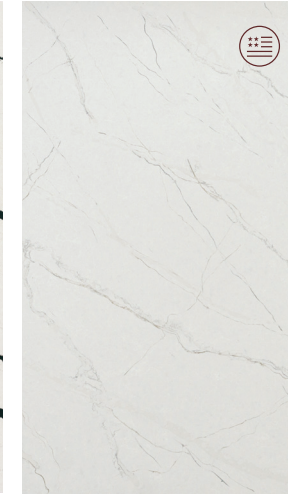

... EXCELLENT
 .. GOOD
 • FAIR

MARBLE LOOK

Photo features ONE Quartz Surfaces® Telluride on the countertop, Outlander™ Sterling Palazzo, 24 x 24 on the floor and Geometric Fusion™ Obsidian, 8 x 8 on the wall.

MARBLE LOOK

MARBLE LOOK

CALACATTA ALABASTER QO84

ARABESCATO MOUNTAIN QO71

CALACATTA VILLA QO82

STATUARY UNITY QO53

STATUARY GLORY QO52

NEW! VALOR GOLD QO98**