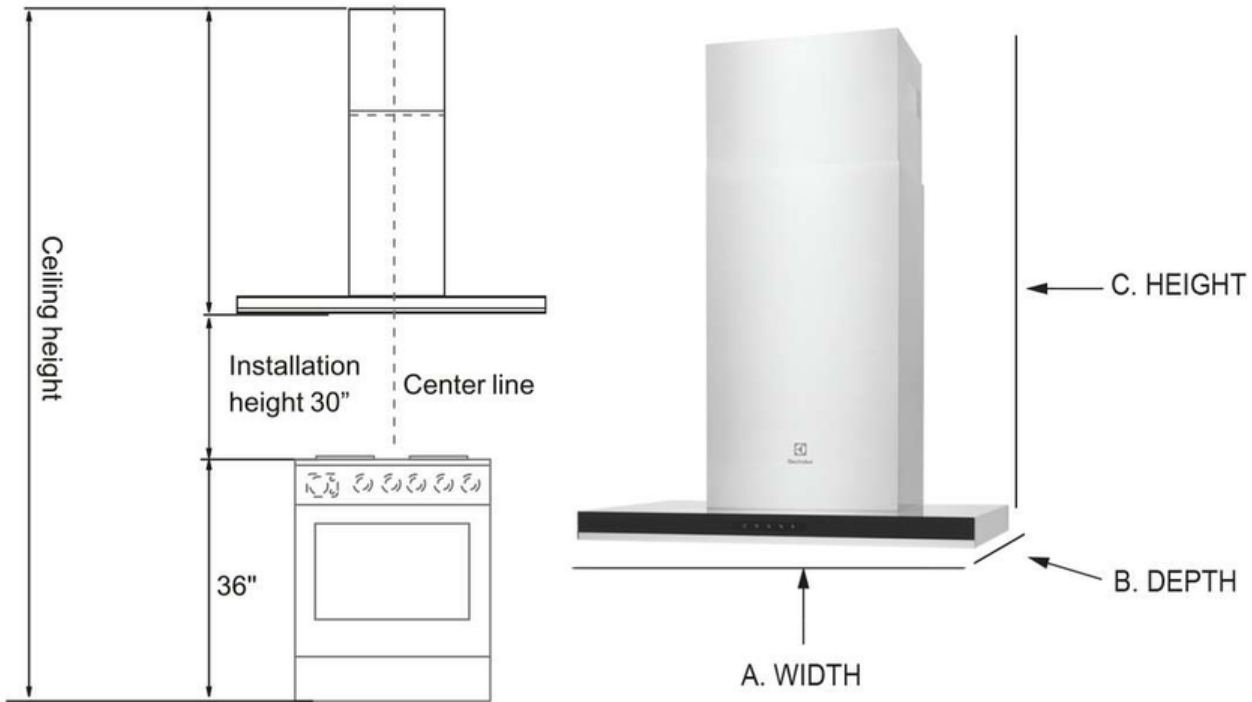

Controls

Control Type	Glass Touch
Wi-Fi Enabled	No

Light System

Lighting Type	LED Strip
Number of Lights	1
Number of Light Settings	3

Dimensions and Volume

Height	53 29/32"
Width	29 3/4"
Depth	19 45/64"

Electrical Specifications

PRODUCT DIMENSIONS			
MODEL	A. WIDTH	B. DEPTH	C. HEIGHT
30" T Shape Hood	29 3/4" (75.57 cm)	19 7/10" (50.04cm)	30" - 53 9/10" (76.2cm - 136.9cm)
36" T Shape Hood	35 3/4" (90.81cm)	19 7/10" (50.04 cm)	30" - 53 9/10" (76.2cm - 136.9cm)
42" T Shape Hood	41 3/4" (106.05 cm)	23 7/10" (50.04 cm)	30" - 53 9/10" (76.2cm - 136.9cm)