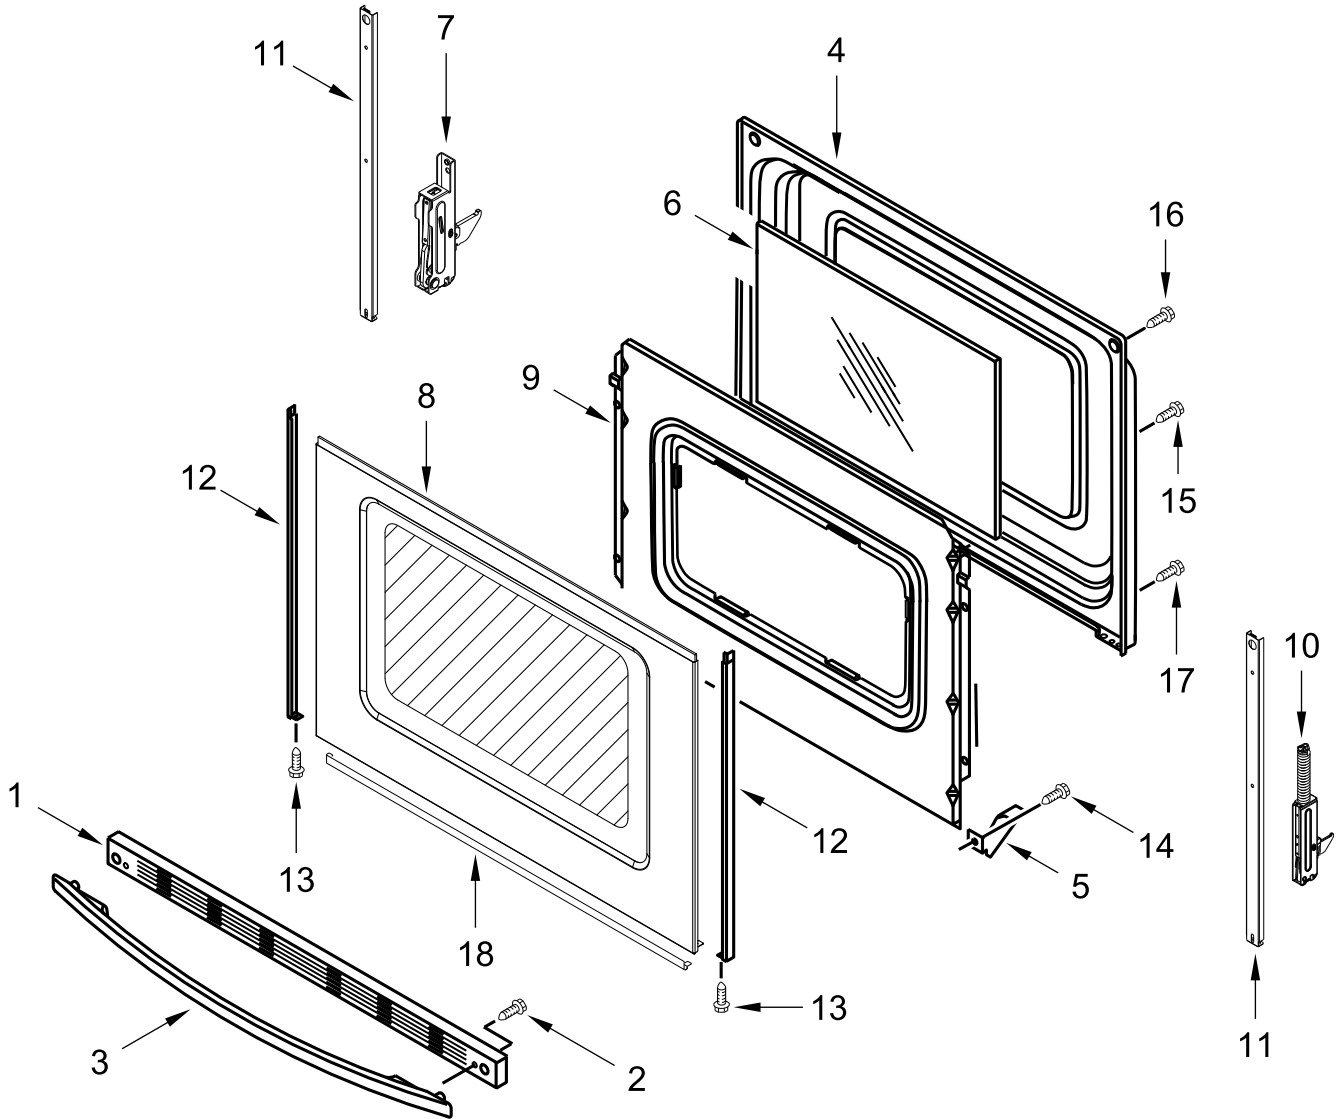

DOOR PARTS

DOOR PARTS

<u>Illus.</u> <u>No.</u>	<u>Part No.</u>	<u>Description</u>	<u>Illus.</u> <u>No.</u>	<u>Part No.</u>	<u>Description</u>	<u>Illus.</u> <u>No.</u>	<u>Part No.</u>	<u>Description</u>
1		Trim, Top	9	9761505	Retainer, Insulation	18		Trim, Lower Door
	W10310922	Black	10	W10299225	Hinge, Active		8523177	Black
	W10310920	White	11	W11379944	Door Strap		8523175	White
2	W10168559	Screw	12		Trim, Side			
3		Handle, Door		W10746436	Black (Left)			
	W10323589	Black		W10746435	Black (Right)			
	W10323588	White		8523172	White (Left)			
4	9761344	Liner, Door		8523166	White (Right)			
5	W10137382	Clip, Panel	13	W10327235	Screw			
6	W11367326	Glass, Inner	14	3196165	Screw			
7	W10299227	Hinge, Door (Passive)	15	W10031790	Screw			
8		Glass Assembly, Outer Door	16	W10200660	Screw			
	W10831686	Black	17	W10031780	Screw			
	W10851723	White