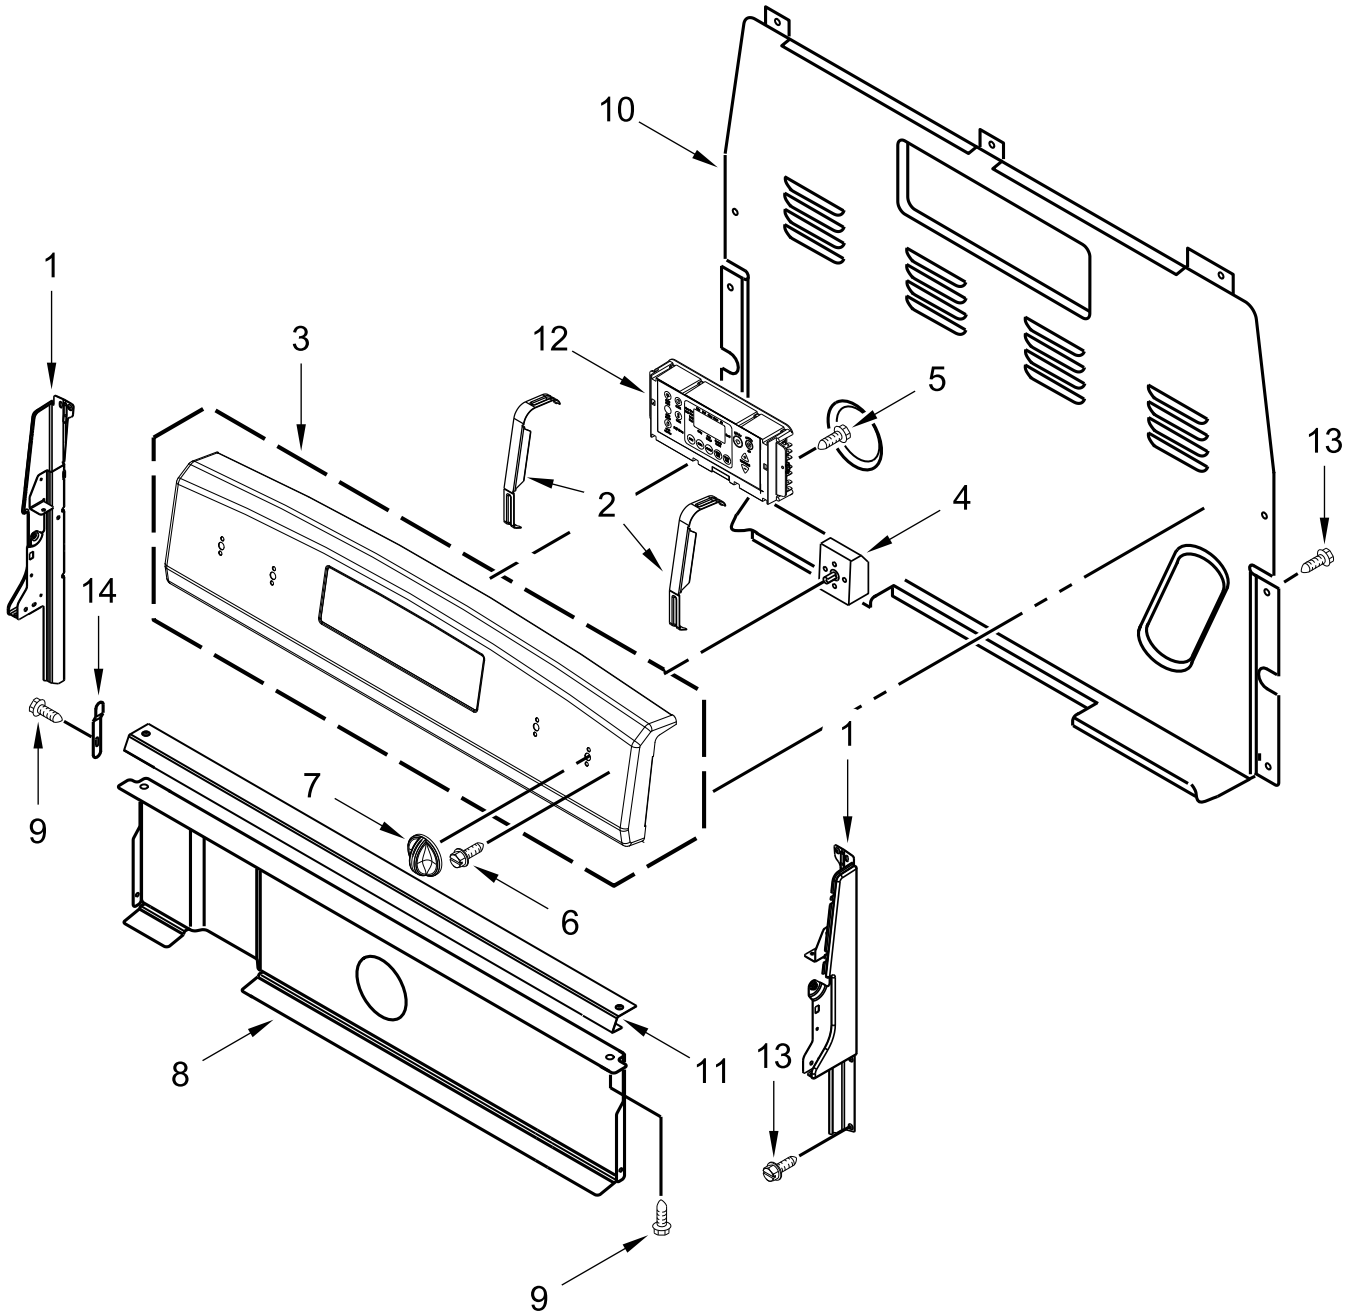

AMANA®

30" ELECTRIC FREESTANDING SELF CLEAN RANGE

MODELS:

ACR4303MFB4 (Black)
ACR4303MFW4 (White)

COOKTOP PARTS

COOKTOP PARTS

<u>Illus. No.</u>	<u>Part No.</u>	<u>Description</u>	<u>Illus. No.</u>	<u>Part No.</u>	<u>Description</u>	<u>Illus. No.</u>	<u>Part No.</u>	<u>Description</u>
1		Literature Parts	4	3195060	Hinge, Cooktop	11	814399	Receptacle, Element
	W11235898	User Instructions	5	3196178	Screw			FOLLOWING PARTS NOT ILLUSTRATED
	W11335893	Wiring Diagram	6	3195812	Rod, Support			
	W11047681	Instructions, Installation	7	7101P485-60	Screw, Anti-Tip Kit		W11134841	Harness, Main
2	W10196406	Bowl, Drip (6") (Right Front and Left Rear)	8	3196154	Screw		W11134595	Harness, Cooktop
	W10196405	Bowl, Drip (8") (Left Front and Right Rear)	9	W11364019	Element, Coil Heating (2400W) (Left Front and Right Rear)		W10281322	Kit, Bare Wire Adapter Block
				W11364018	Element, Coil Heating (1500W) (Right Front and Left Rear)			
3		Cooktop						
	3186233	Black						
	3186231	White	10	W11379945	Anti-Tip Bracket			

CONTROL PANEL PARTS

CONTROL PANEL PARTS

<u>Illus. No.</u>	<u>Part No.</u>	<u>Description</u>	<u>Illus. No.</u>	<u>Part No.</u>	<u>Description</u>	<u>Illus. No.</u>	<u>Part No.</u>	<u>Description</u>
1		Endcap	4	3148952	Switch, Infinite (Yellow)	9	3196165	Screw
	W11130372	Black (Left)			(Right Front and Left Rear)	10	8272473	Cover, Upper Rear
	W11130379	Black (Right)				11	W10525121	Bracket, Console Mounting
	W11130371	White (Left)				12		Control, Electronic (LCX)
	W11130378	White (Right)		3148954	Switch, Infinite (Orange)			
2	W10695491	Bracket, Control			(Left Front and Right Rear)		W11204487	Black
3		Panel, Control					W11204488	White
	W11157010	Black	5	3196169	Screw	13	3196178	Screw
	W11157009	White	6	3400882	Screw	14	3196200	Clip, Spring
			7		Knob, Infinite			
				W10844801	Black			
				W10844800	White			
			8	W10134247	Shield, Heat			