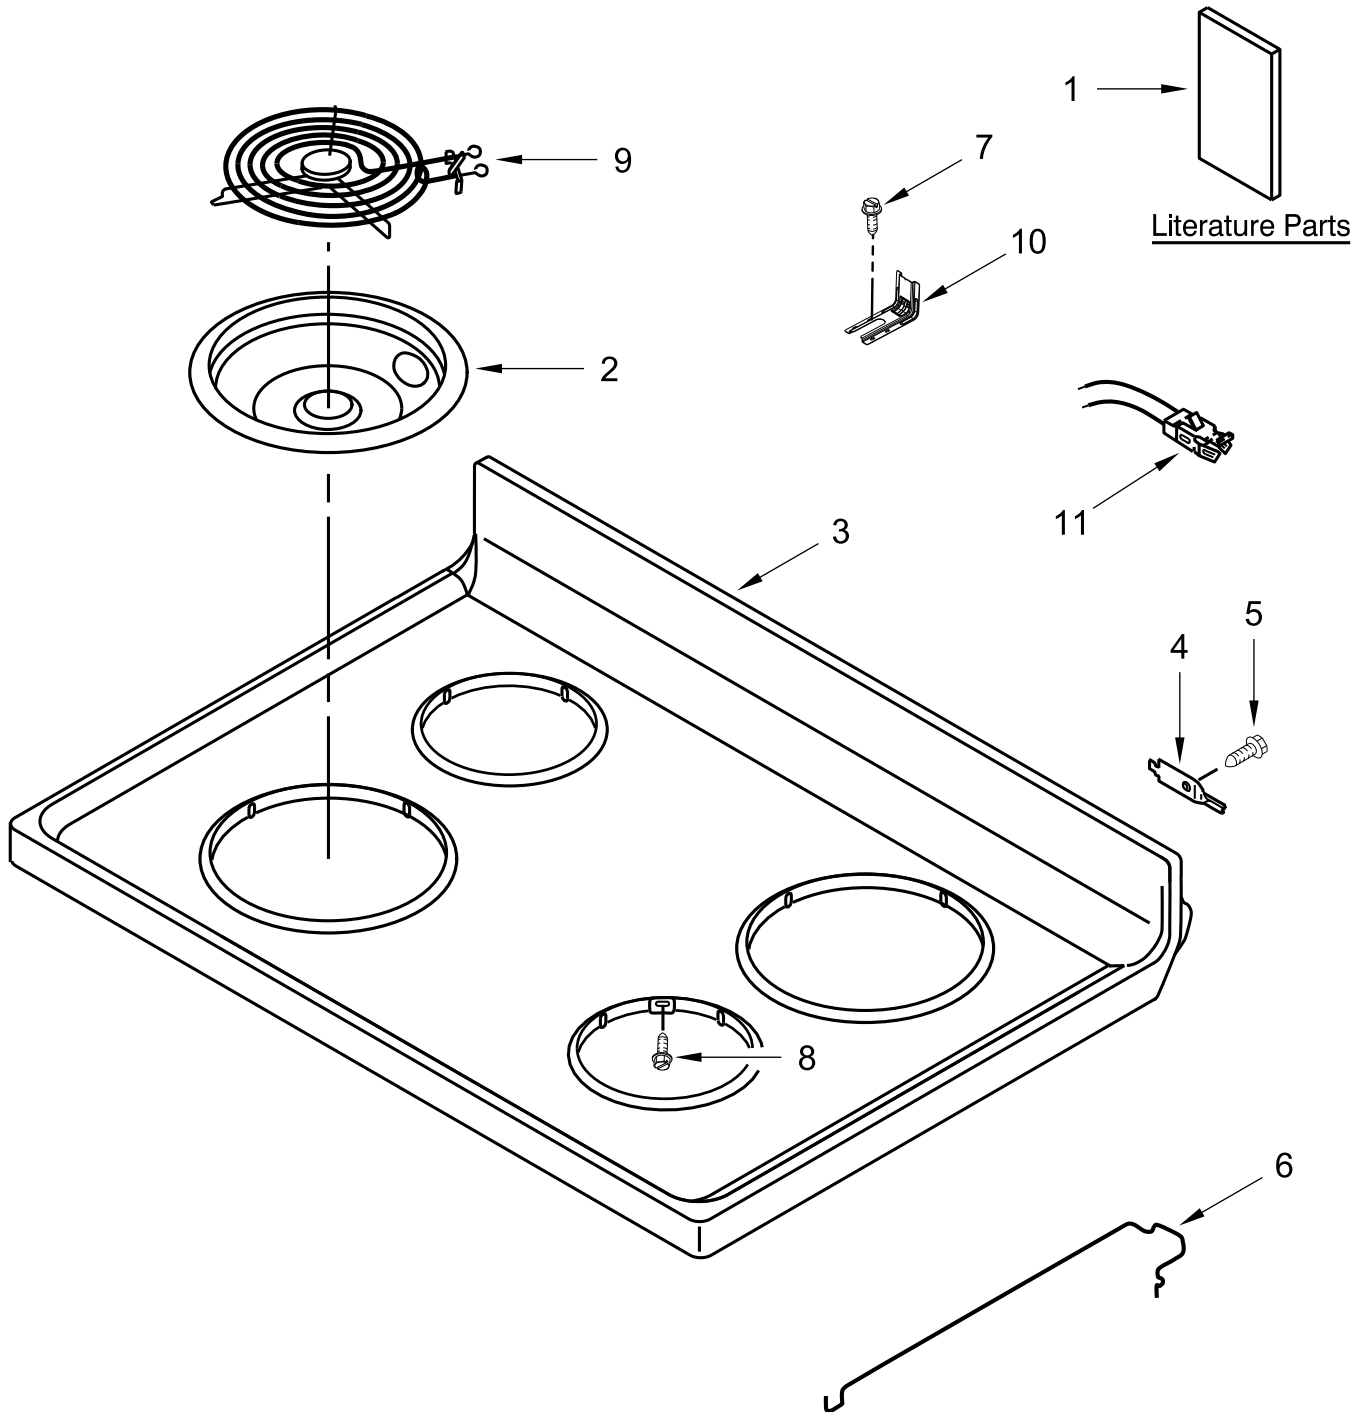

AMANA®

30" ELECTRIC FREESTANDING SELF CLEAN RANGE

MODELS:

ACR4303MFB4 (Black)
ACR4303MFW4 (White)

COOKTOP PARTS

COOKTOP PARTS

<u>Illus. No.</u>	<u>Part No.</u>	<u>Description</u>	<u>Illus. No.</u>	<u>Part No.</u>	<u>Description</u>	<u>Illus. No.</u>	<u>Part No.</u>	<u>Description</u>
1		Literature Parts	4	3195060	Hinge, Cooktop	11	814399	Receptacle, Element
	W11235898	User Instructions	5	3196178	Screw			FOLLOWING PARTS NOT ILLUSTRATED
	W11335893	Wiring Diagram	6	3195812	Rod, Support			
	W11047681	Instructions, Installation	7	7101P485-60	Screw, Anti-Tip Kit		W11134841	Harness, Main
2	W10196406	Bowl, Drip (6") (Right Front and Left Rear)	8	3196154	Screw		W11134595	Harness, Cooktop
	W10196405	Bowl, Drip (8") (Left Front and Right Rear)	9	W11364019	Element, Coil Heating (2400W) (Left Front and Right Rear)		W10281322	Kit, Bare Wire Adapter Block
				W11364018	Element, Coil Heating (1500W) (Right Front and Left Rear)			
3		Cooktop						
	3186233	Black						
	3186231	White	10	W11379945	Anti-Tip Bracket			

CONTROL PANEL PARTS

CONTROL PANEL PARTS

<u>Illus. No.</u>	<u>Part No.</u>	<u>Description</u>	<u>Illus. No.</u>	<u>Part No.</u>	<u>Description</u>	<u>Illus. No.</u>	<u>Part No.</u>	<u>Description</u>
1		Endcap	4	3148952	Switch, Infinite (Yellow)	9	3196165	Screw
	W11130372	Black (Left)			(Right Front and Left Rear)	10	8272473	Cover, Upper Rear
	W11130379	Black (Right)				11	W10525121	Bracket, Console Mounting
	W11130371	White (Left)				12		Control, Electronic (LCX)
	W11130378	White (Right)		3148954	Switch, Infinite (Orange)			
2	W10695491	Bracket, Control			(Left Front and Right Rear)		W11204487	Black
3		Panel, Control					W11204488	White
	W11157010	Black	5	3196169	Screw	13	3196178	Screw
	W11157009	White	6	3400882	Screw	14	3196200	Clip, Spring
			7		Knob, Infinite			
				W10844801	Black			
				W10844800	White			
			8	W10134247	Shield, Heat			