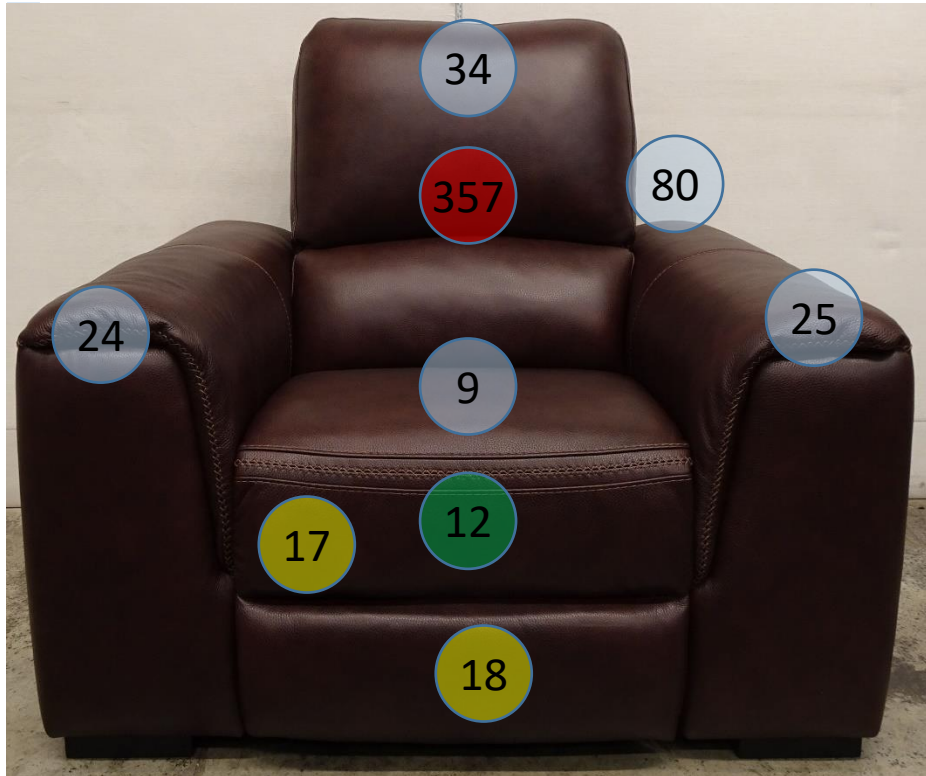

U2550213

Call Out	Description
●	Blown Fiber
●	Cushion Chaise Pad - top Pad
●	Cushion Foam
●	KD Component
●	Cover

Signature
DESIGN
BY **ASHLEY**®