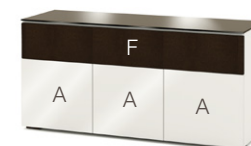

339

*TV Size: up to 75"

SUBWOOFER ENCLOSURE