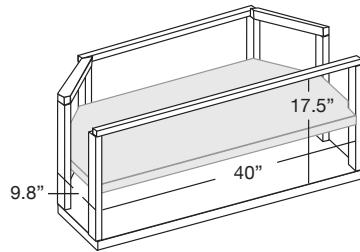

345

*TV Size: up to 90"

CHAMELEON CORNER AV CABINETS

Accommodating smaller spaces, our Corner Cabinets open up possibilities in a variety of living spaces. Corner Units available in three configurations and all Chameleon Styles.

221 CORNER
Rec. TV Size: up to 50"

323 CORNER
Rec. TV Size: up to 50"

329 CORNER
Rec. TV Size: up to 50"
Includes Speaker Grill

*CORNER INTERIOR

- 40" wide x 10" deep
- 32" wide x 14" deep
- 19" wide x 20" deep