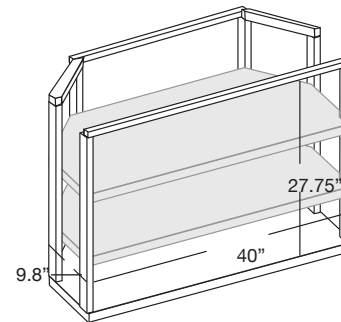

345

*TV Size: up to 90"

CHAMELEON CORNER AV CABINETS

Accommodating smaller spaces, our Corner Cabinets open up possibilities in a variety of living spaces. Corner Units available in three configurations and all Chameleon Styles.

221 CORNER
Rec. TV Size: up to 50"

323 CORNER
Rec. TV Size: up to 50"

329 CORNER
Rec. TV Size: up to 50"
Includes Speaker Grill

*CORNER INTERIOR

- 40" wide x 10" deep
- 32" wide x 14" deep
- 19" wide x 20" deep