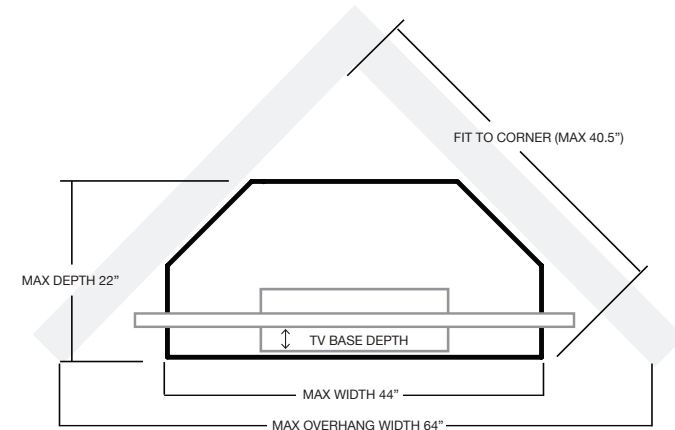

345

*TV Size: up to 90"

CHAMELEON CORNER AV CABINETS

Accommodating smaller spaces, our Corner Cabinets open up possibilities in a variety of living spaces. Corner Units available in three configurations and all Chameleon Styles.

221 CORNER
Rec. TV Size: up to 50"

323 CORNER
Rec. TV Size: up to 50"

329 CORNER
Rec. TV Size: up to 50"
Includes Speaker Grill

*CORNER INTERIOR

- 40" wide x 10" deep
- 32" wide x 14" deep
- 19" wide x 20" deep

*CORNER EXTERIOR

TV SIZING:

For every 1" of depth required by the TV base, subtract 1.8 from 64. This is the MAX TV width at the required depth. Note: Minor gains can be had by moving cabinet forward. This will cause a gap but will produce 1.8" in width per inch moved forward.