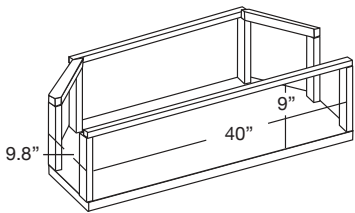

CHAMELEON CORNER AV CABINETS

Accommodating smaller spaces, our Corner Cabinets open up possibilities in a variety of living spaces. Corner Units available in three configurations and all Chameleon Styles.

*CORNER INTERIOR

- 40" wide x 10" deep
- 32" wide x 14" deep
- 19" wide x 20" deep

*CORNER EXTERIOR

TV SIZING:

For every 1" of depth required by the TV base, subtract 1.8 from 64. This is the MAX TV width at the required depth. Note: Minor gains can be had by moving cabinet forward. This will cause a gap but will produce 1.8" in width per inch moved forward.