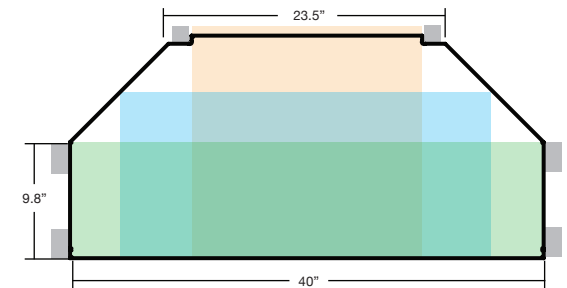

345

*TV Size: up to 90"

CHAMELEON CORNER AV CABINETS

Accommodating smaller spaces, our Corner Cabinets open up possibilities in a variety of living spaces. Corner Units available in three configurations and all Chameleon Styles.

221 CORNER
Rec. TV Size: up to 50"

323 CORNER
Rec. TV Size: up to 50"

329 CORNER
Rec. TV Size: up to 50"
Includes Speaker Grill

*CORNER INTERIOR

- 40" wide x 10" deep
- 32" wide x 14" deep
- 19" wide x 20" deep

*CORNER EXTERIOR

TV SIZING:

For every 1" of depth required by the TV base, subtract 1.8 from 64. This is the MAX TV width at the required depth. Note: Minor gains can be had by moving cabinet forward. This will cause a gap but will produce 1.8" in width per inch moved forward.