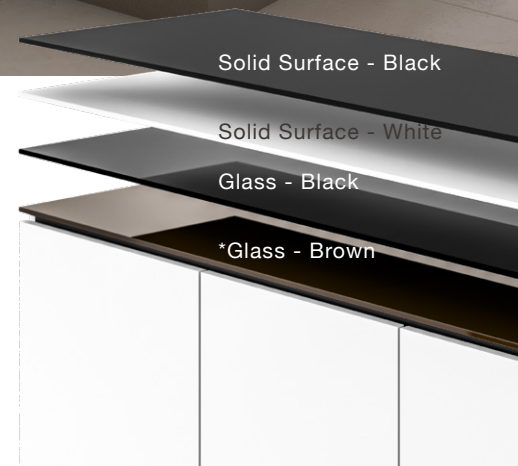

Quad-Width 247 On-Wall
(Wall Kit Sold Separately)

MIAMI

WARM GLOSS WHITE

High-gloss, warm white side panels and doors beautifully offset the brown glass top.

***MULTIPLE TOP
OPTIONS AVAILABLE
CALL FOR DETAILS**

*Brown Glass top
comes standard*

Solid Surface - Black

Solid Surface - White

Glass - Black

*Glass - Brown

MIAMI

WARM GLOSS WHITE

AVAILABLE IN 27 CONFIGURATIONS