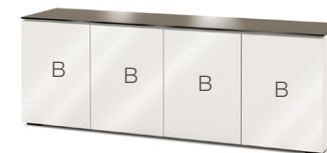

CHAMELEON AV CABINETS

A - Single-Width Compartment

19.75"W x 19.5"D x 17.75"H

A1 - Subwoofer Compartment

19.75"W x 19.5"D x 17.75"H

B - Single-Width Compartment

19.75"W x 19.5"D x 27.75"H

C - Media Drawer

18.625"W x 18"D x 7.75"H
holds 75 DVD's and or 111 CD's

D - Single-Width Center Speaker / Multi-Functional Compartment

19.75"W x 19.5"D x 9"H

G - Double-Width Center Speaker / Multi-Functional Compartment

40.5"W x 19.5"D x 9"H

F - Triple-Width Center Speaker / Multi-Functional Compartment

61.25"W x 19.5"D x 9"H

H - Double-Width Center Speaker / Multi-Functional Compartment

40.5"W x 19.5"D x 8.15"H

AUDIO CABINETS

AUDIO VIDEO CABINETS

*TV Size: up to 50"

*TV Size: up to 50"

*TV Size: up to 75"

*TV Size: up to 75"

*TV Size: up to 90"

Sony Ultra Short-Throw
Projector Credenza

347

*TV Size: up to 90"

SPEAKER INTEGRATED AV CABINETS – Includes Speaker Grill

*TV Size: up to 50"

*TV Size: up to 75"

*TV Size: up to 75"

*TV Size: up to 75"

SUBWOOFER ENCLOSURE

*TV Size: up to 90"

*TV Size: up to 90"