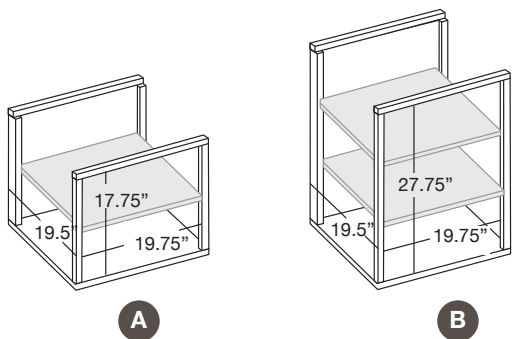

CHAMELEON AV CABINETS

A - Single-Width Compartment

19.75"W x 19.5"D x 17.75"H

A1 - Subwoofer Compartment

19.75"W x 19.5"D x 17.75"H

B - Single-Width Compartment

19.75"W x 19.5"D x 27.75"H

C - Media Drawer

18.625"W x 18"D x 7.75"H
holds 75 DVD's and or 111 CD's

D - Single-Width Center Speaker / Multi-Functional Compartment

19.75"W x 19.5"D x 9"H

G - Double-Width Center Speaker / Multi-Functional Compartment

40.5"W x 19.5"D x 9"H

F - Triple-Width Center Speaker / Multi-Functional Compartment

61.25"W x 19.5"D x 9"H

H - Double-Width Center Speaker / Multi-Functional Compartment

40.5"W x 19.5"D x 8.15"H

AUDIO CABINETS