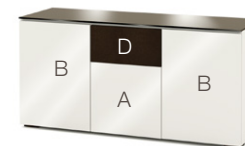

Sony Ultra Short-Throw
Projector Credenza

347

*TV Size: up to 90"

SPEAKER INTEGRATED AV CABINETS – Includes Speaker Grill

329

*TV Size: up to 50"

326

*TV Size: up to 75"