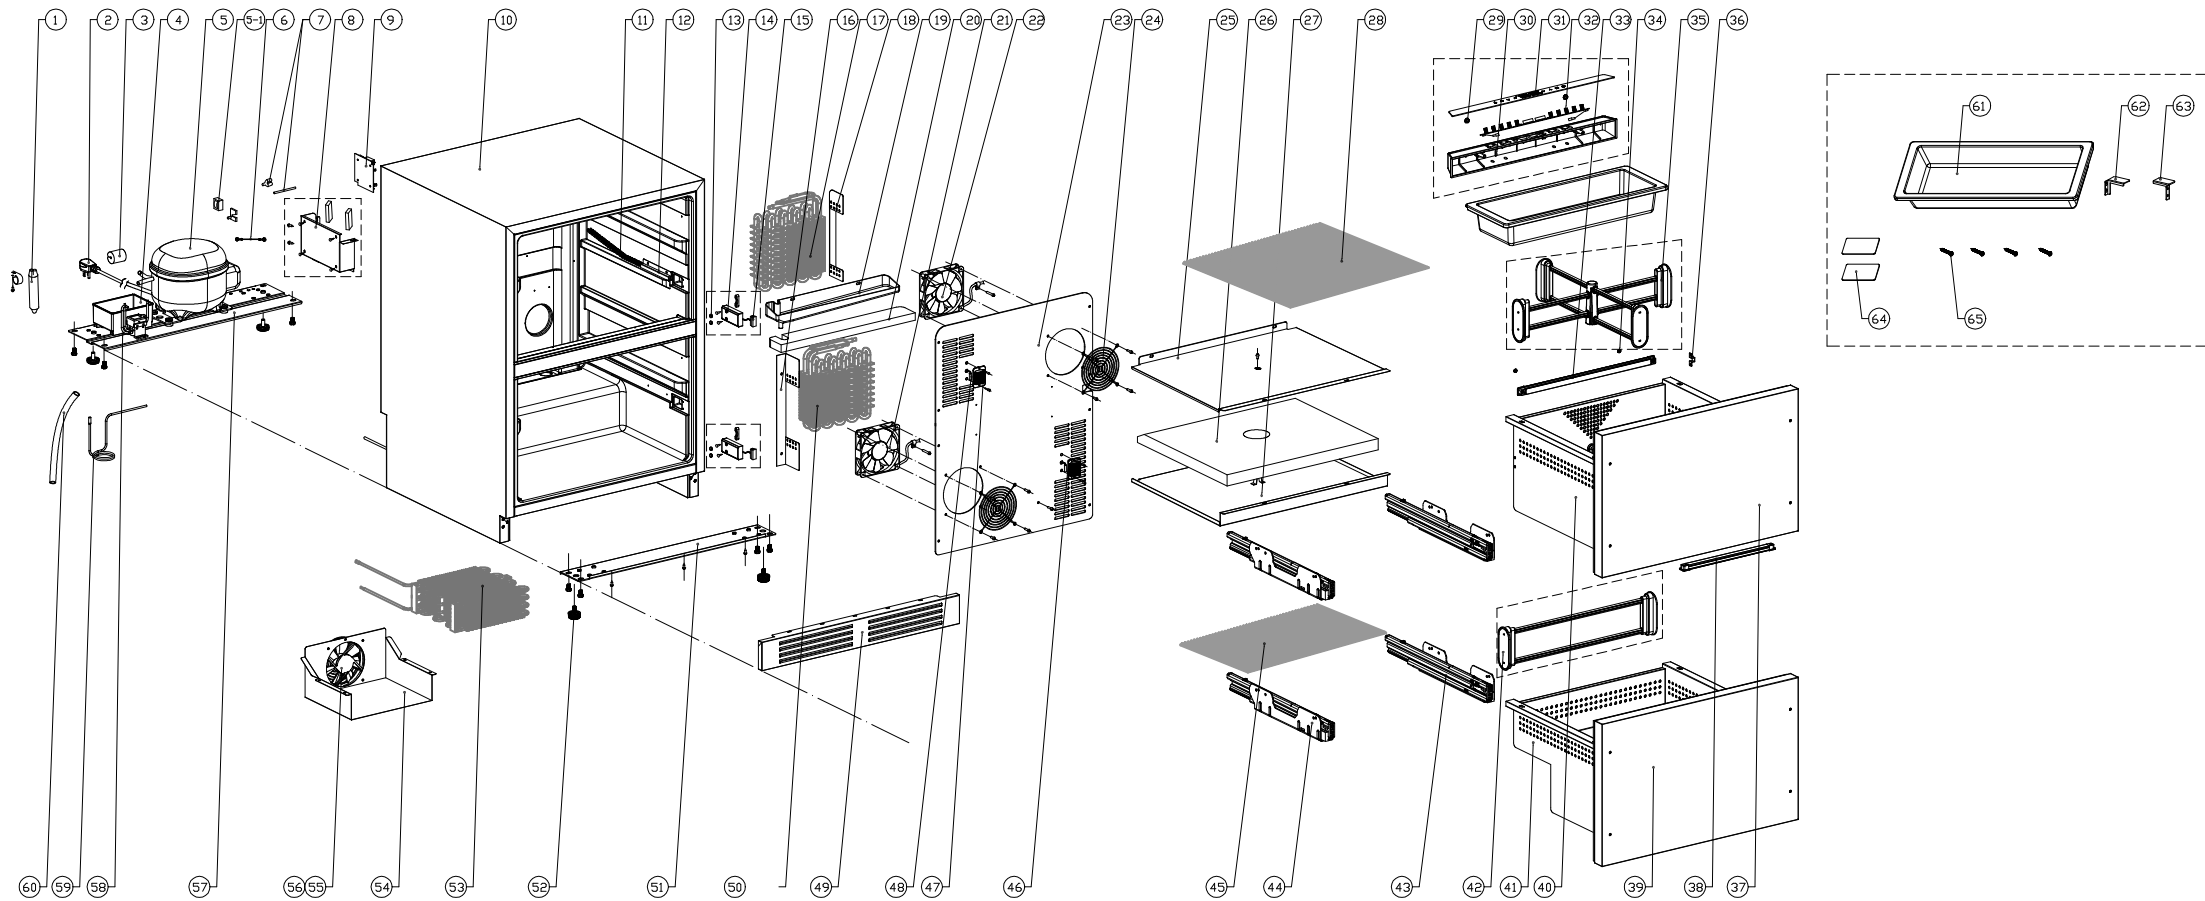

PRRD24C2AP

Presrv™ Refrigerator Drawer, Panel Ready, Dual Zone

ZEPHYR

PRRD24C2AP

Ref #	Part #	Description	Qty.
1	56300004	Dryer Filter	1
2	11030184	Power Cord	1
3	56220051	Anti Vibration Gasket	1
4	56130035	Drip Tray	1
5	12160011	Compressor	1
5-1	11050031	Compressor Starter & Relay	1
6	11030119	Compressor Ground Wire	1
7-1	11030120	Tee Coupling	1
7-2	50330010	Sealing Tube	1
8	56200105	Main PCB Box	1
8-1	01020073	Screw, Black, ST4*8	2
9	11010177	Main Power Control Board	1
11	11030183	Display Board Connecting Cable	1
12	54140360	Tank Chain Bracket	1
12-1	01020069	Screw, Black, ST4*12	2
13	01020065	Screw Cover	4
14-1	56200127	Switch Box	2
14-2	01020075	Screw, SS, ST3*16	4
14-3	54150024	Power Line Clip	1
14-4	01020076	Screw, Black, ST3*12	2
15	11040033	Magnetic Switch	2
16	54140364	Evaporator Wind Guard, Lower	1
17	54240020	Evaporator, Upper Zone	1
18	54140365	Evaporator Wind Guard, Upper	1
19	56130028	Water Tank	1
20	56180023	Foam	1
21	12130045	Fan Assembly, Lower Zone	1
22	12130046	Fan Assembly, Upper Zone	1