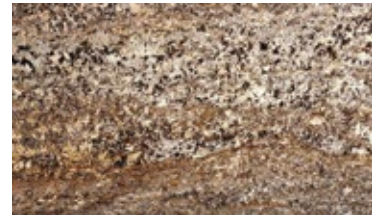

EXODUS WHITE G907
3/4" (2cm) & 1-1/4" (3cm) – Polished

COBRA G276
3/4" (2cm) & 1-1/4" (3cm) – Polished

TYPHOON BORDEAUX G857
3/4" (2cm) & 1-1/4" (3cm) – Polished

LAPIDUS G481
3/4" (2cm) & 1-1/4" (3cm) – Polished