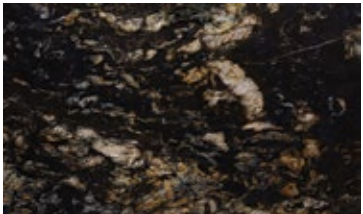

TAMBORA TIDE G367
3/4" (2cm) & 1-1/4" (3cm) – Polished & Leather