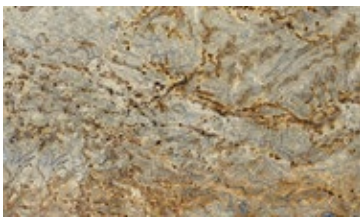

COBRA G276
3/4" (2cm) & 1-1/4" (3cm) – Polished