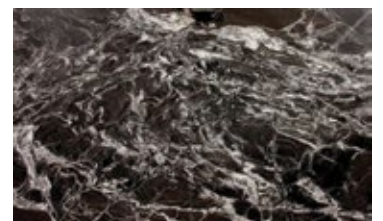

WHITE SPARKLE G279
3/4" (2cm) & 1-1/4" (3cm) – Polished

HIMALAYA WHITE G217
3/4" (2cm) & 1-1/4" (3cm) – Polished

STERLING G278
3/4" (2cm) & 1-1/4" (3cm) – Polished

NEW CALEDONIA G285
3/4" (2cm) & 1-1/4" (3cm) – Polished