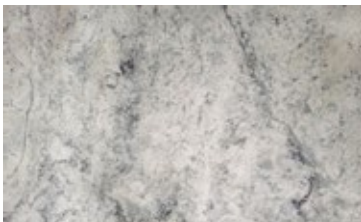

SIBERIAN WHITE G951
3/4" (2cm) & 1-1/4" (3cm) – Polished