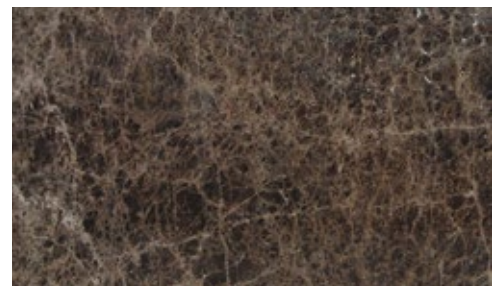

EMPERADOR DARK M725
3/4" (2cm) & 1-1/4" (3cm) – Polished