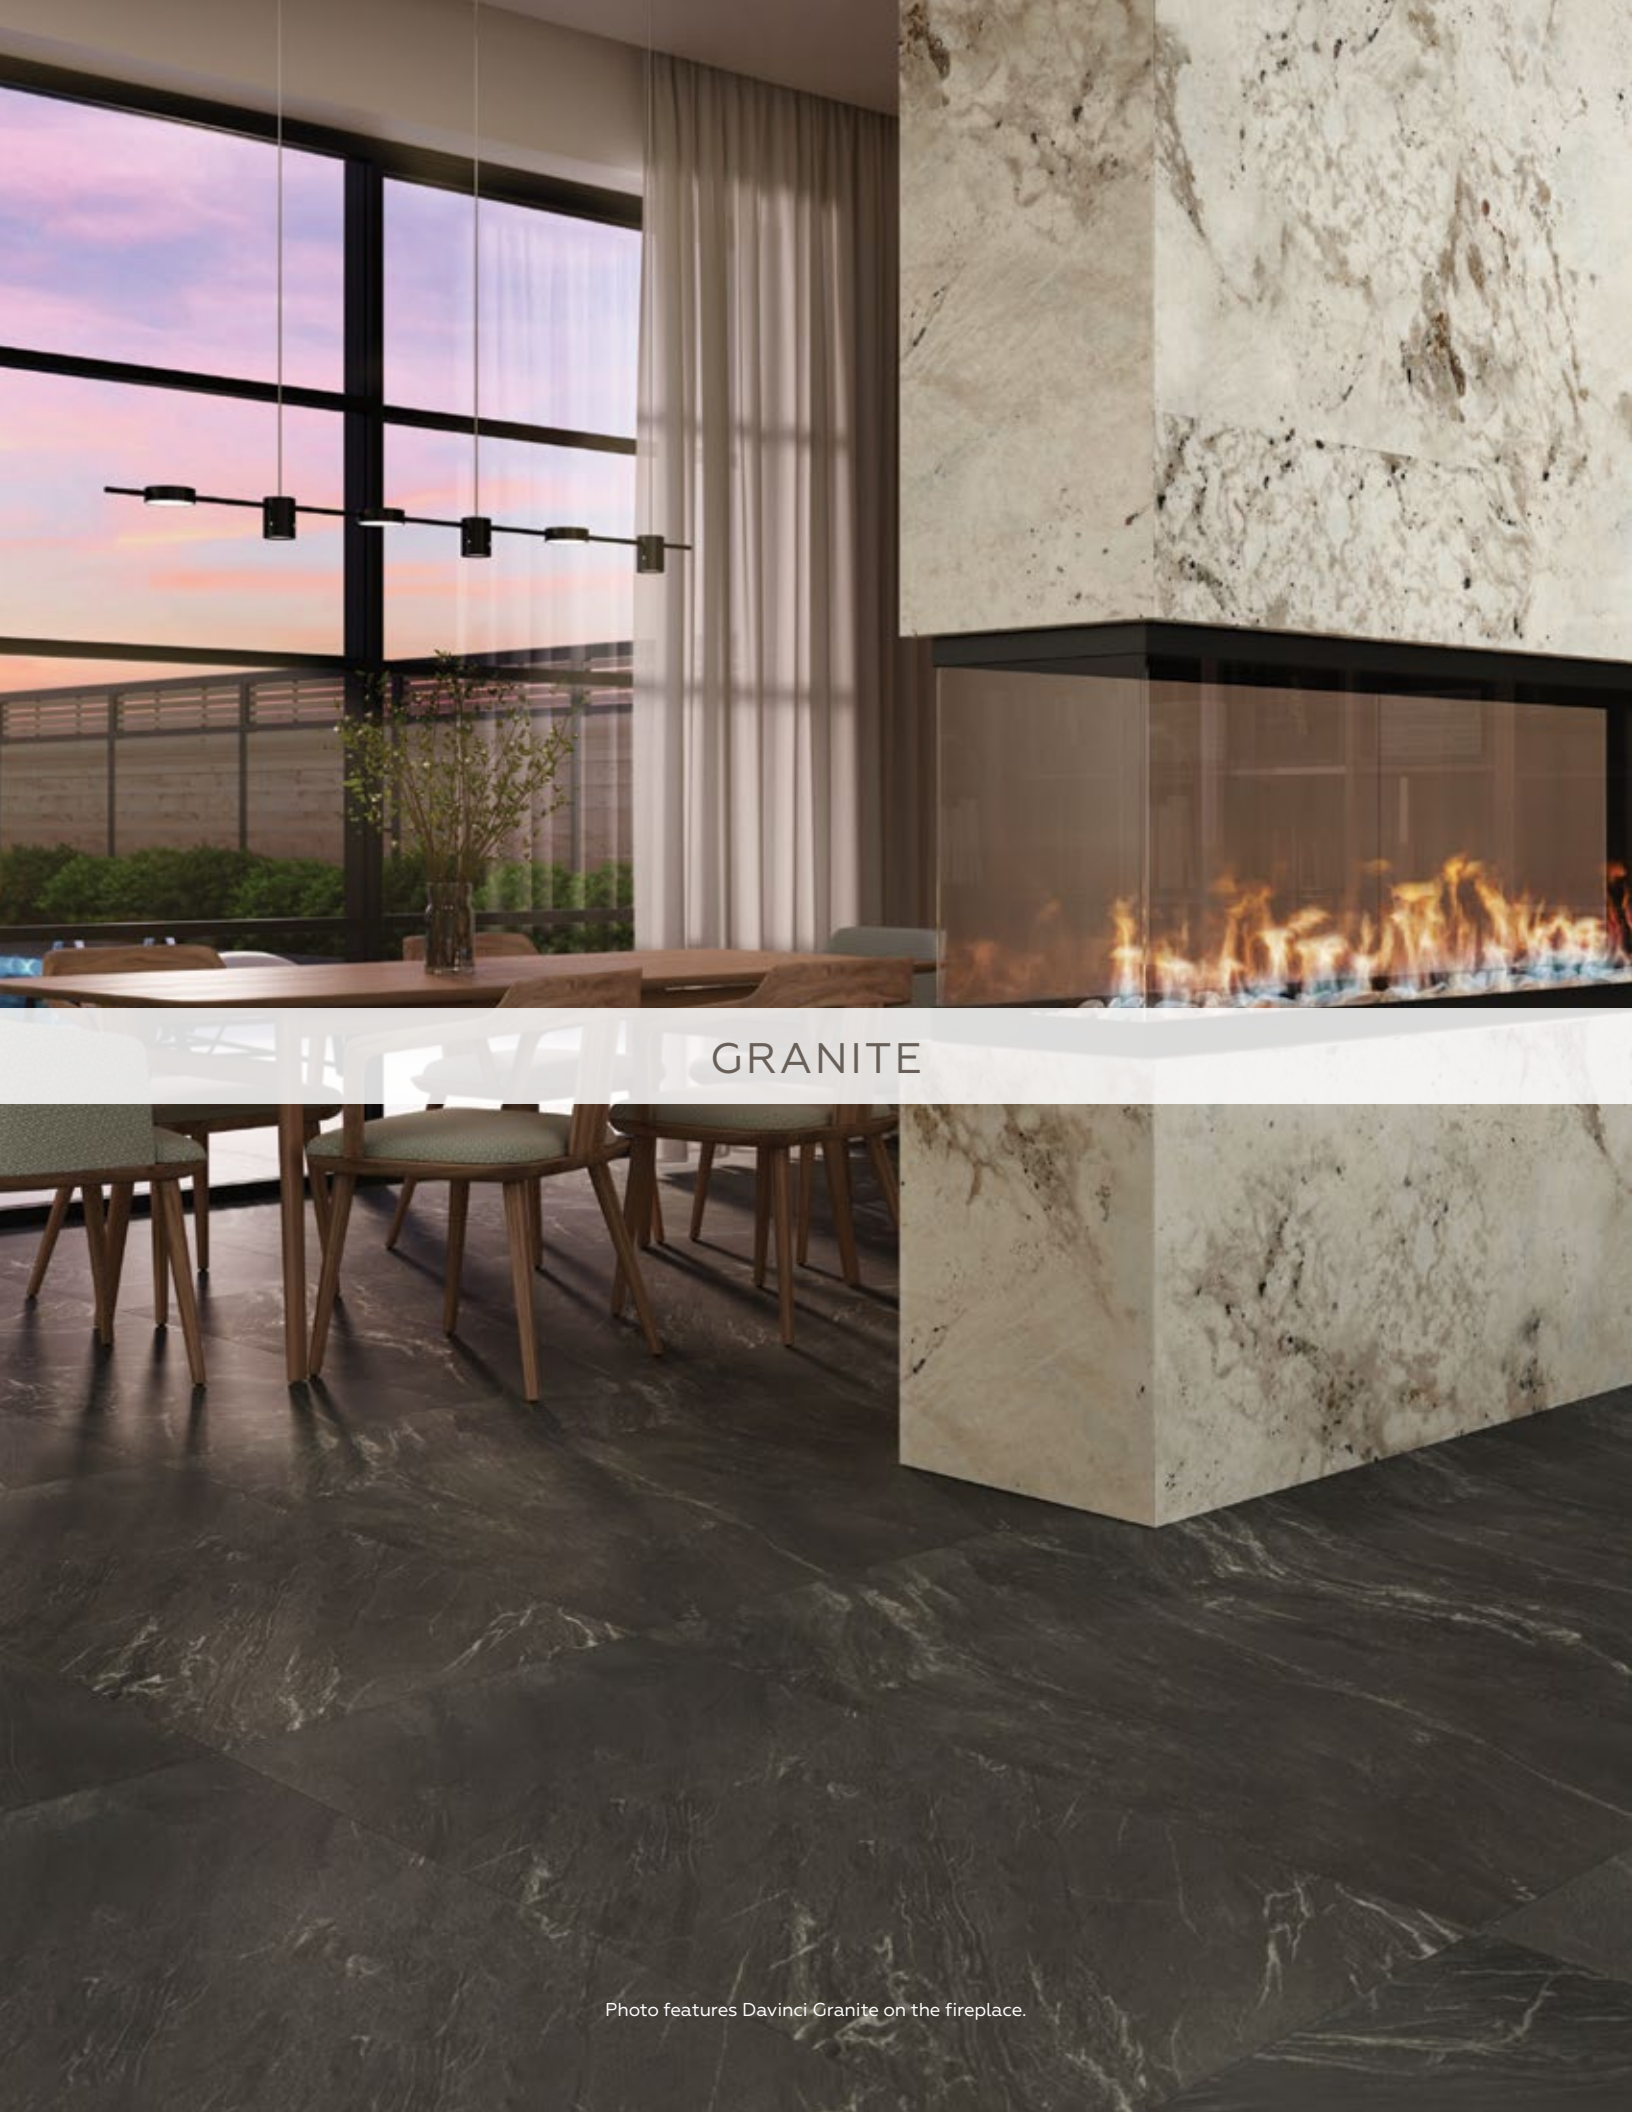

GRANITE

Photo features Davinci Granite on the fireplace.

NATURAL STONE SLAB – GRANITE

NEW! BRAVO PRETO G067
3/4" (2cm) & 1-1/4" (3cm) – Polished

DAVINCI G047
3/4" (2cm) & 1-1/4" (3cm) – Polished

BISCOTTI WHITE G777
3/4" (2cm) & 1-1/4" (3cm) – Polished