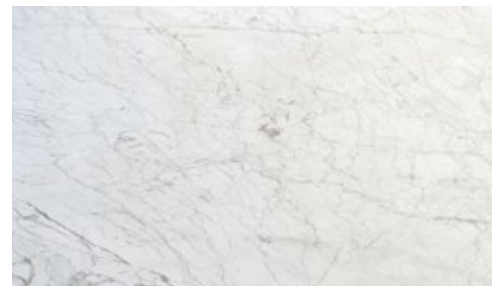

CARRARA WHITE M701
3/4" (2cm) & 1-1/4" (3cm) – Polished & Honed

CARRARA GIOIA M702
3/4" (2cm) & 1-1/4" (3cm) – Polished & Honed

CALACATTA GOLD M475
3/4" (2cm) & 1-1/4" (3cm) – Polished, Honed & Leather

BRAZILIAN CALACATTA M235
3/4" (2cm) & 1-1/4" (3cm) – Polished