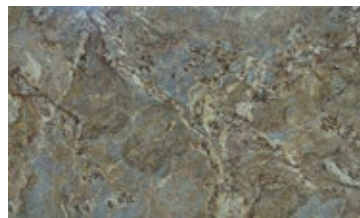

LAPIDUS G481
3/4" (2cm) & 1-1/4" (3cm) – Polished