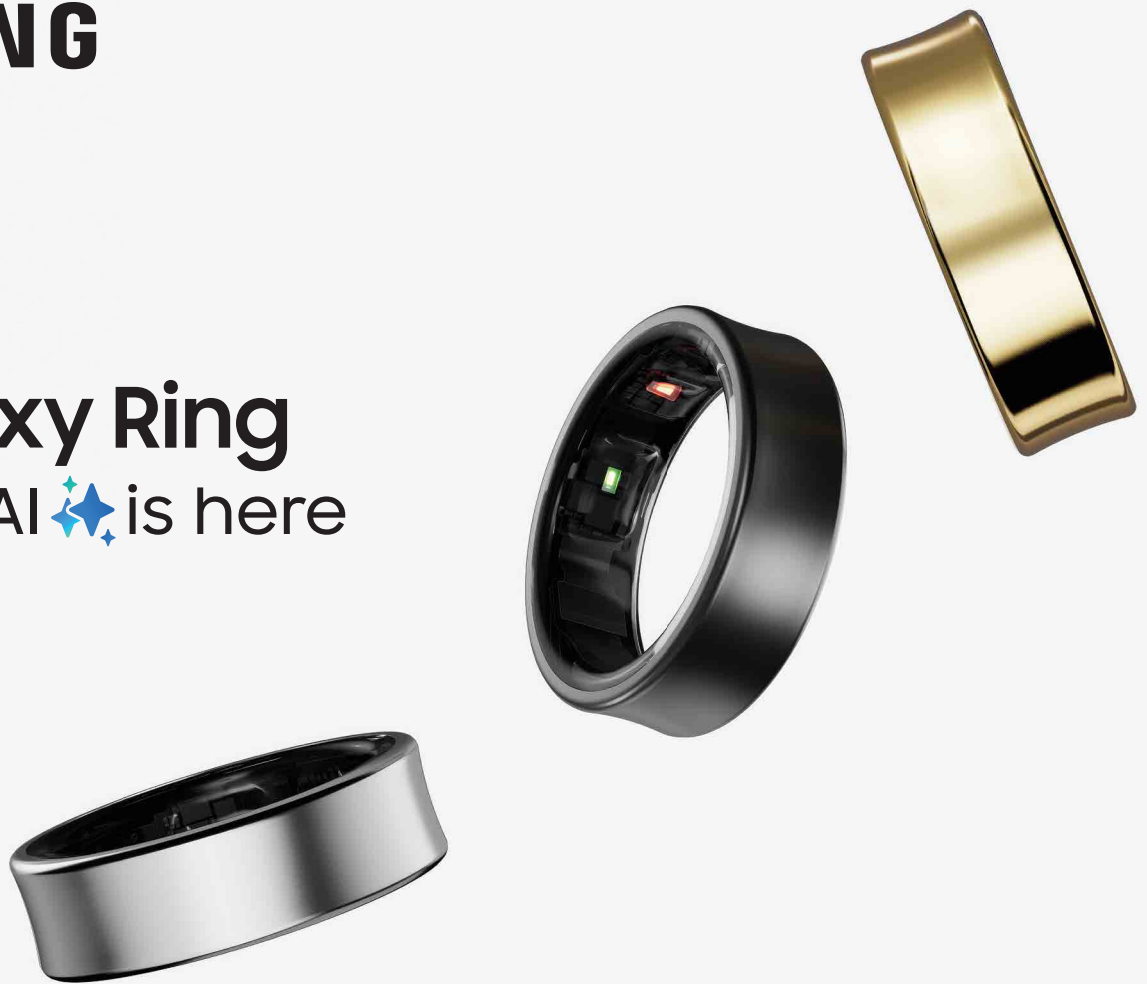

SAMSUNG

Galaxy Ring Galaxy AI ✨ is here

AI features track data and require compatible phone, Samsung Health app and Samsung account.

The style you want. The insights you need.

Get a deeper understanding of your body with the all-new Galaxy Ring. Merging the convenience of a wellness tracker with the timeless elegance of a sleek band, Galaxy Ring helps go-getters track their busy days in style. It packs the latest tracking innovations into a compact design that fits comfortably on your finger so you can track the valuable wellness insights you need to keep a pulse on your life, from the conference room to the yoga studio to dinner with family and friends. Enhanced by Galaxy AI,¹ Galaxy Ring gives you new ways to feel amazing, like Energy Score¹ — just open your phone to learn how ready you are to take on the day. You'll also get a great night's rest while Galaxy Ring does its thing — this sleep tracker is so comfortable, you'll hardly know it's there. The featherlight silhouette slips seamlessly into your life with a durable design² that allows you to wear it confidently from your morning shower to the gym, while a long-lasting battery³ lets you track insights for up to a week³ in between charges.

Slip on a new, easier way to keep your health on track — Galaxy Ring.

Track your health. Get your score. Own the day.

Learn how ready you are to take on the day. Gain insight to improve how you feel using your personalized Energy Score with Galaxy AI⁴

Fits like a dream

Get personalized sleep insights with a sleep tracker that's so comfortable, you won't even notice it's there.⁷

SAMSUNG

Galaxy Ring

Colors

Titanium Black

Titanium Silver

Titanium Gold