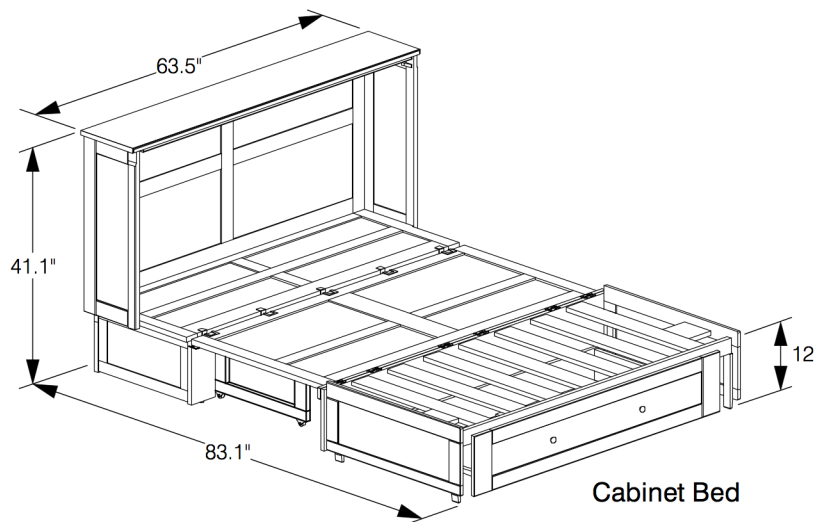

Cabinet

Cabinet Bed

Clover Murphy Cabinet Bed

Box H	Box W	Box L	Cubes	Net Wt.	Gr. Wt.
875mm	685mm	1695mm	1.016m3	75.0Kg	90.0Kg
34.4"	27.0"	66.7"	35.88cuft	165.3lb	198.4lb

Assembled Product and Carton Dimensions*