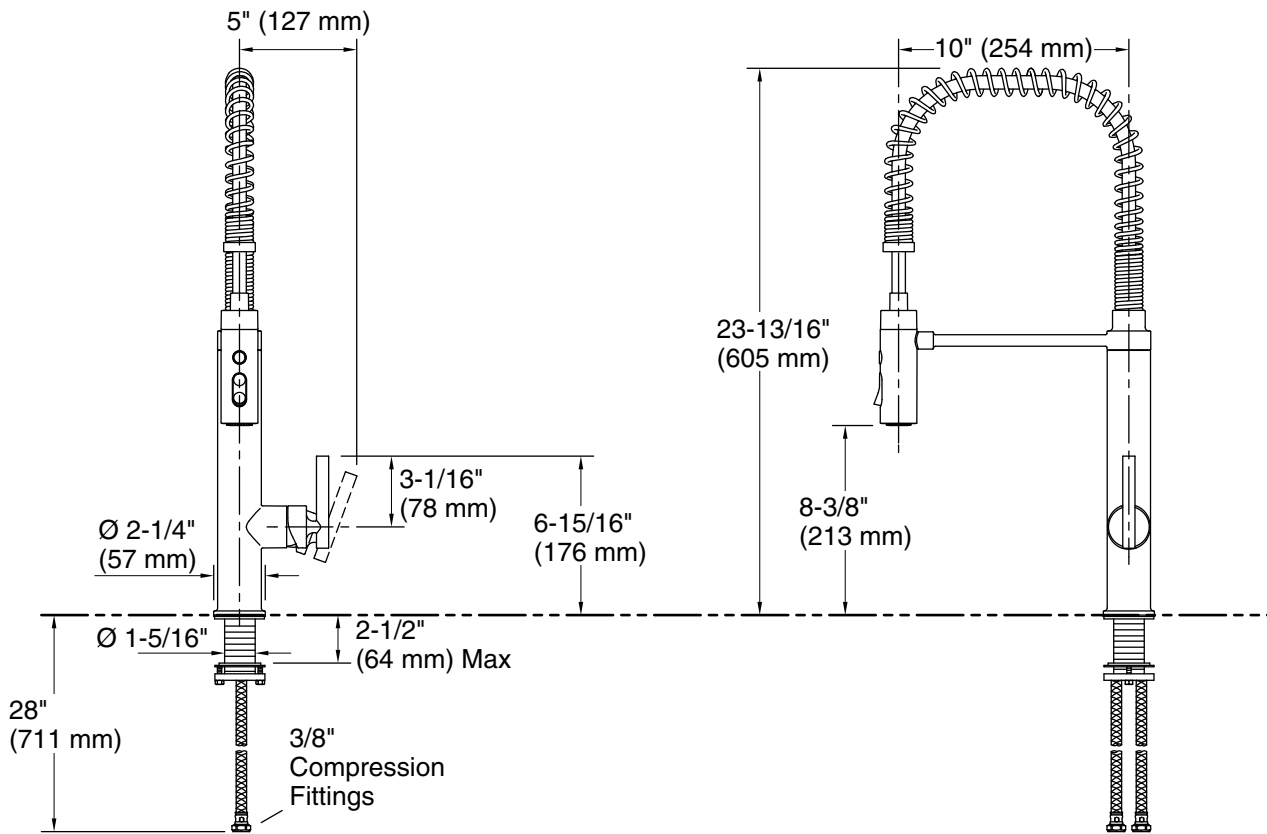

1327990

Range: 2-1/2" (64 mm) -
4-5/8" (117 mm)

Recommended Products/Accessories

K-23723 Faucet cleaner

ADA

CSA B651

Codes/Standards

ASME A112.18.1/CSA B125.1

Technical Information

All product dimensions are nominal.

Faucet:

Flow rate: 1.5 gal/min (5.7 l/min)

Drain included: No

Handshower:

Rated maximum flow: 0 gal/min (0 l/min)

Notes