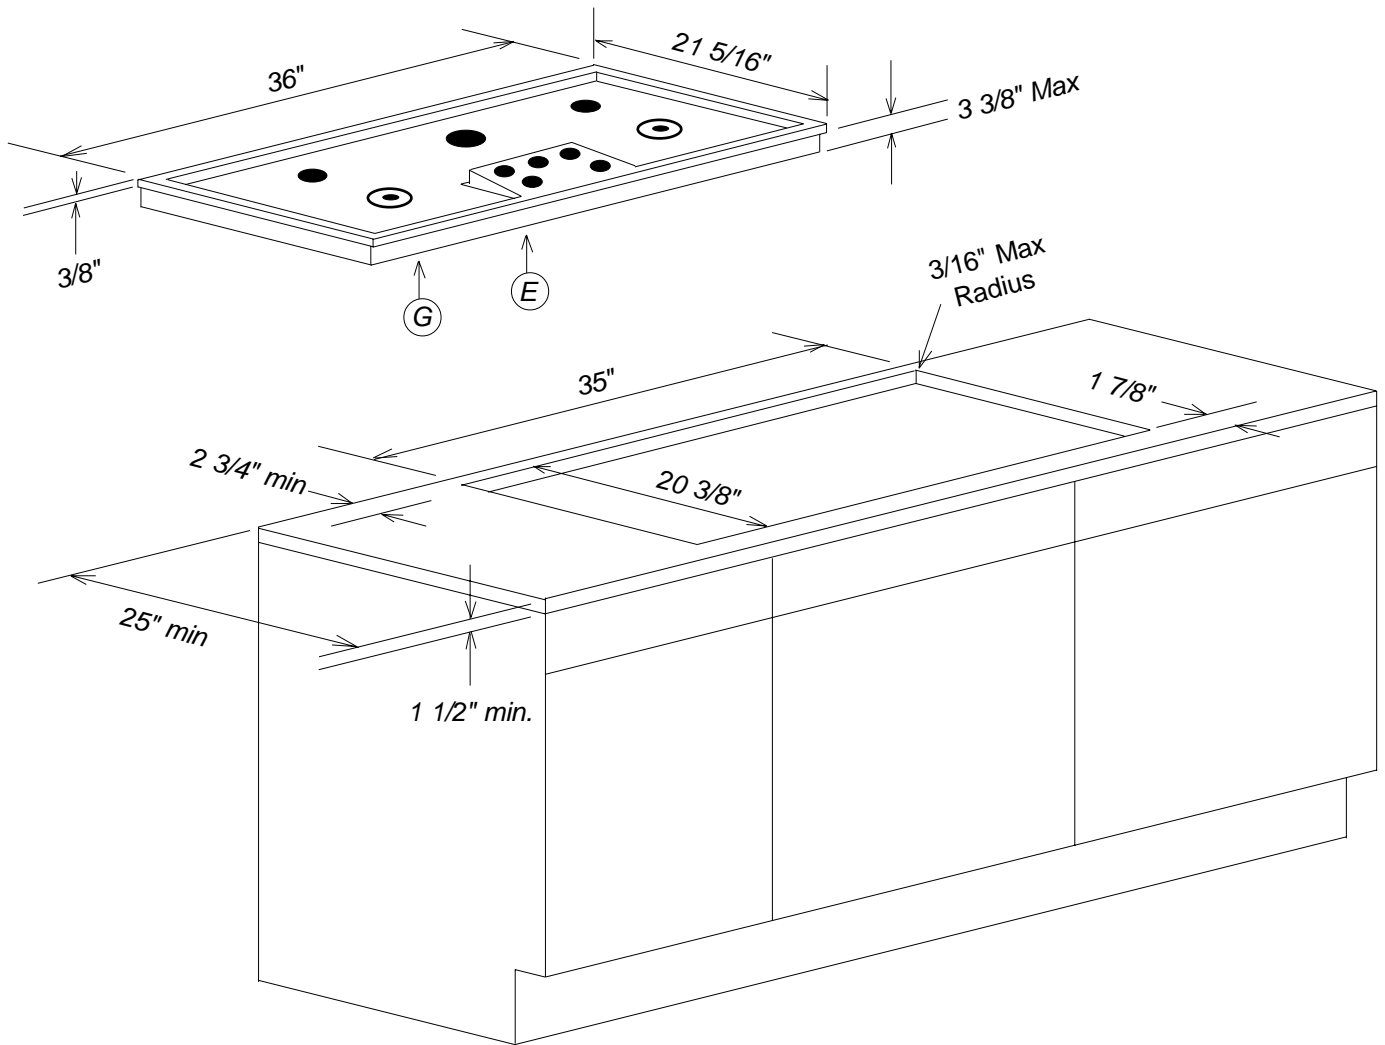

Product and Cut-out Dimensions Sealed Gas Cooktop

KM3474G / KM3474LP

KM3475G / KM3475LP

Location Codes
<p><i>E</i> - 6 foot -110 Volt - 15 Amp (NEMA 5-15) 3-wire power supply connects rear middle bottom.</p> <p><i>G</i> - Gas connects rear middle bottom. MUST USE REGULATOR.</p>
Notes
<ul style="list-style-type: none"> • Please specify Natural Gas or LP unit when ordering. • All installations must be done in accordance with local codes.

NOTE: Drawing is not to scale.
SPECIFICATION SHEETS 010405