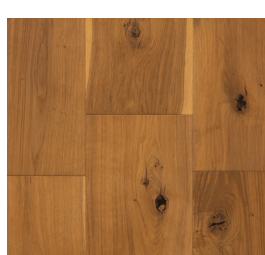

New! Sunlit Vine