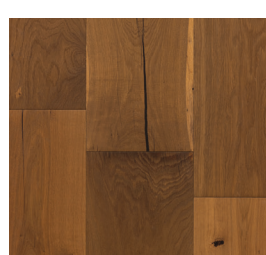

CALI[®] hardwoods meritage

New World Oak

European Oak, California Character

Wine lovers know a meritage as a French Bordeaux style blend made in California. Similarly, this premiere Cali Hardwoods collection sources high-end European white oak from France's Ardennes Forests, and it infuses it with an eco-minded California character. This timber boasts a provocative grain and is stained to perfection to draw out a range of visual intricacies. Veneers are 4mm thick and Euro sawn to accentuate an array of colors and textures. Planks are responsibly sourced, extra wide, highly varied, and green to the core--stabilized by a foundation of cross-constructed, sustainable wood.

New! Vintage Valley

Knotty Barrel

The Designer's Dream Floor

The Meritage styles were hand-selected and customized to elevate all interior designs. Versatile hues complement any range of color palettes, and a rich oak wood textures add the perfect touch of rustic character.