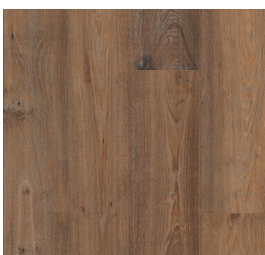

Knotty Barrel Oak