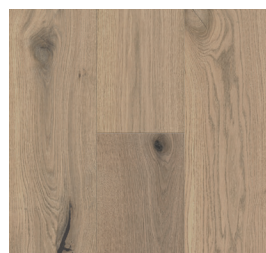

Lost Coast Oak