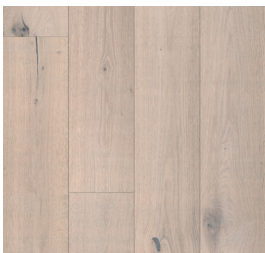

CALI[®] hardwoods meritage

New World Oak

European Oak, California Character

Wine lovers know a meritage as a French Bordeaux style blend made in California. Similarly, this premiere Cali Hardwoods collection sources high-end European white oak from France's Ardennes Forests, and it infuses it with an eco-minded California character. This timber boasts a provocative grain and is stained to perfection to draw out a range of visual intricacies. Veneers are 4mm thick and Euro sawn to accentuate an array of colors and textures. Planks are responsibly sourced, extra wide, highly varied, and green to the core--stabilized by a foundation of cross-constructed, sustainable wood.

New! Vintage Valley

Knotty Barrel

The Designer's Dream Floor

The Meritage styles were hand-selected and customized to elevate all interior designs. Versatile hues complement any range of color palettes, and a rich oak wood textures add the perfect touch of rustic character.

Green to the Core™

Meritage floors feature a top beauty layer of European white oak over a sustainable foundation. Using a fast-growing timber for the core allows planks to be larger, more dimensionally stable, and get 4x as much flooring from each tree.

Expand Your Dimensions

Meritage planks are cut wider and longer than the industry standard. Broader dimensions make rooms feel more modern, expansive, and serene.

Construction	Engineered Hardwood - Green to the Core
Species	European White Oak
Plank Length	Random Length up to 86-5/8"
Plank Width	9-1/2"
Plank Height	9/16"
Sqft./Box	34.1
Texture	Wire Brushed
Gloss	Low Gloss
Veneer Thickness	4mm
Bevel	Micro
Milling	Tongue-and-Groove
Finish	7 Coat Aluminum Oxide Finish
Attached Pad	N/A
Certification	FloorScore®
Installation	Glue Down
Application	Residential, Commercial
Warranty	50 Year Residential, 15 Year Commercial