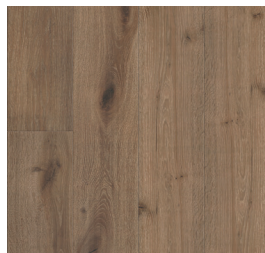

Carmel Valley Oak