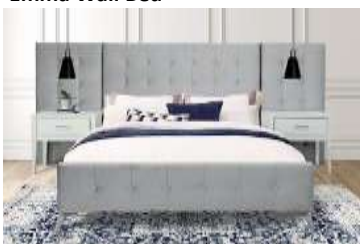

Emma Wall Bed

Item	Description	Available	30 days	31 - 60 days	61 - 90 days	Inbound Date
UB-4210-8020-QB	Emma Queen Bed in WL001 Silver Grey w/ 2 End Tables	398	0	0	0	
UB-4210-8020-KB	Emma King Bed in WL001 Silver Grey w/ 2 End Tables	112	0	0	0