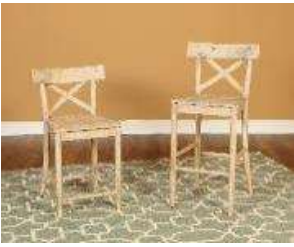

Callista

Item	Description	Available	30 days	31 - 60 days	61 - 90 days	Inbound Date
LCL100BST	(D680-21) Callista- 30" Barstool- Beach/Natural	94	0	0	50	9/23/2024
LCL100CST	(D680-22) Callista- 24" Counter Stool- Beach/Natural	81	0	0	0	10/11/2024