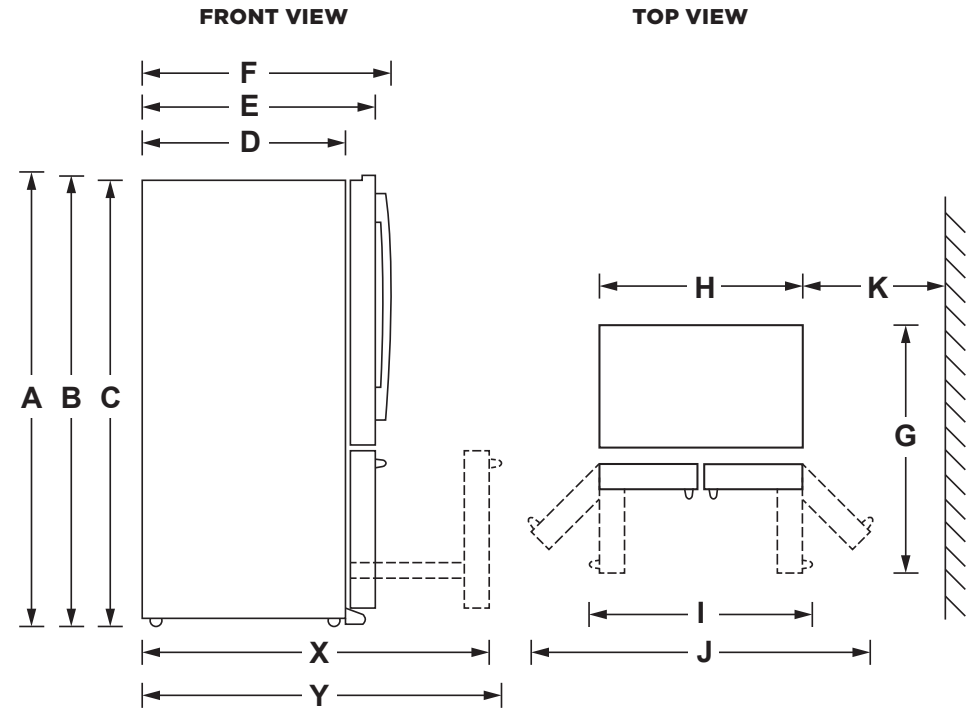

### DIMENSIONS AND INSTALLATION INFORMATION (IN INCHES)

Height to top of door (in.) <b>A</b>	<b>70-1/2</b>
Height to top of hinge (in.) <b>B</b>	<b>69-7/8</b>
Height to top of case (in.) <b>C</b>	<b>69</b>
Case depth without door (in.) <b>D</b>	<b>24-3/8</b>
Case depth less door handle (in.) <b>E</b>	<b>29-3/4</b>
Case depth with door handle (in.) <b>F</b>	<b>31-1/4</b>
Depth with fresh food door open 90° (in.) <b>G</b>	<b>43-3/8</b>
Width (in.) <b>H</b>	<b>35-3/4</b>
Width with door open 90° with door handle (in.) <b>I</b>	<b>44-5/8</b>
Width with doors open fully (in.) <b>J</b>	<b>68</b>
Min distance between side of case and wall, in either direction, to allow doors to open fully (in.) <b>K</b>	<b>16-1/8</b>
Depth with FZ door completely open (w/o handle) (in.) <b>X</b>	<b>44-3/4</b>
Depth with FZ door completely open (w/ handle) (in.) <b>Y</b>	<b>46-1/4</b>