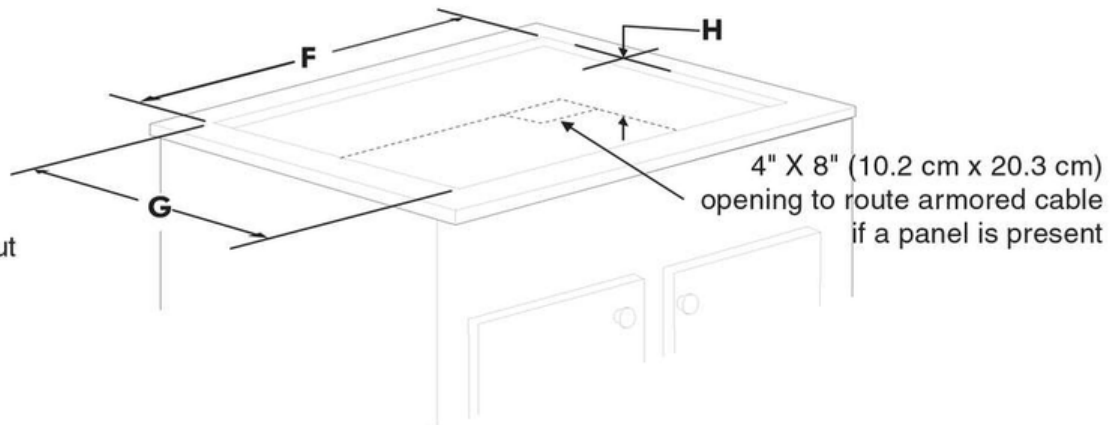

Electrolux

36" Induction Cooktop

ECCI3668AS

Version : 03/21

* 30" (76.2 cm) min. for unprotected cabinet and 24" (61 cm) min. for cabinet with protected bottom surface.

Cooktop Dimensions

Cooktop Cutout Dimensions

COOKTOP DIMENSIONS					CUTOUT DIMENSIONS				
A. WIDTH	B. DEPTH	C. HEIGHT	D. WIDTH	E. DEPTH	F. WIDTH		G. DEPTH		H. HEIGHT
					Min.	Max.	Min.	Max.	
30 ⁵ / ₈ (77.8)	21 ³ / ₈ (54.4)	2 ⁷ / ₈ (7.3)	28 ¹ / ₄ (71.8)	19 ³ / ₈ (49.2)	28 ¹ / ₂ (72.4)	29 ⁷ / ₈ (75.9)	19 ⁵ / ₈ (49.9)	20 ¹ / ₂ (52.1)	3 ⁵ / ₈ (9.2)
36 ³ / ₄ (93.4)	21 ³ / ₈ (54.4)	2 ⁷ / ₈ (7.3)	33 ⁵ / ₈ (85.4)	18 ⁷ / ₈ (47.9)	33 ⁷ / ₈ (86.0)	36 ¹ / ₈ (91.8)	19 ¹ / ₈ (48.6)	20 ¹ / ₂ (52.1)	3 ⁵ / ₈ (9.2)