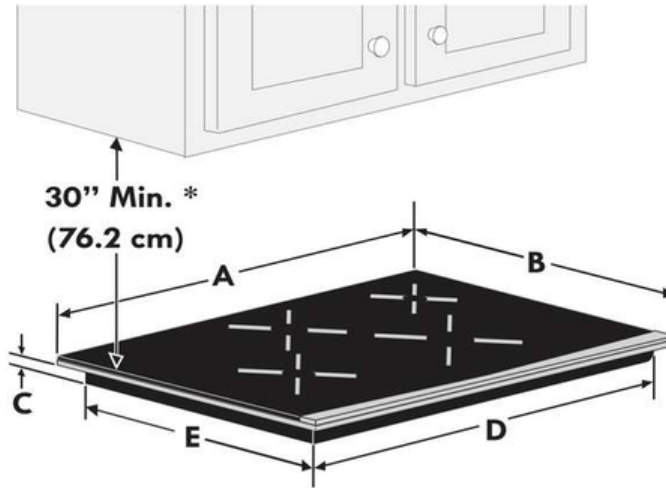

Electrolux

36" Induction Cooktop

ECCI3668AS

Version : 03/21

* 30" (76.2 cm) min. for unprotected cabinet and 24" (61 cm) min. for cabinet with protected bottom surface.

Cooktop Dimensions

Cooktop Cutout Dimensions

COOKTOP DIMENSIONS					CUTOUT DIMENSIONS				
A. WIDTH	B. DEPTH	C. HEIGHT	D. WIDTH	E. DEPTH	F. WIDTH		G. DEPTH		H. HEIGHT
					Min.	Max.	Min.	Max.	
30 ⁵ / ₈ (77.8)	21 ³ / ₈ (54.4)	2 ⁷ / ₈ (7.3)	28 ¹ / ₄ (71.8)	19 ³ / ₈ (49.2)	28 ¹ / ₂ (72.4)	29 ⁷ / ₈ (75.9)	19 ⁵ / ₈ (49.9)	20 ¹ / ₂ (52.1)	3 ⁵ / ₈ (9.2)
36 ³ / ₄ (93.4)	21 ³ / ₈ (54.4)	2 ⁷ / ₈ (7.3)	33 ⁵ / ₈ (85.4)	18 ⁷ / ₈ (47.9)	33 ⁷ / ₈ (86.0)	36 ¹ / ₈ (91.8)	19 ¹ / ₈ (48.6)	20 ¹ / ₂ (52.1)	3 ⁵ / ₈ (9.2)