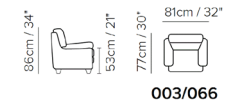

CHOOSE YOUR GIADA

find your nearest store at natuzzieditions.com