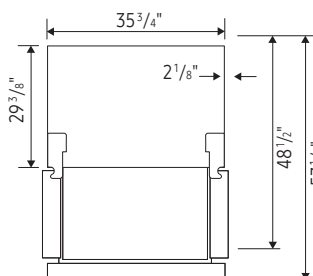

Rating

ENERGY STAR® rated:
685 kWh/yr

ADA Compliant

RF29BB8600

SAMSUNG

Bespoke 4-Door French Door Refrigerator (29 cu. ft.) with Beverage Center™

Installation Specifications

1. Measure the height, width and depth of the opening, making sure to include baseboards, molding tile, countertop overhang, etc. Check to be sure there is enough room to open the door (consider walls, islands or other obstacles when measuring).
2. Refer to illustration below to determine dimensions.
3. Allow 2.5" of clearance on hinge side of refrigerator when installing next to a wall where handle may make contact.
4. Allow 2" minimum clearance at rear for proper air circulation and water/electrical connections. Allow a 3/8" minimum clearance at sides and top for ease of installation.
5. Ensure each door and entryway in the home is wide enough for the refrigerator to be moved through easily.

For optimal usage and ability to open refrigerator doors completely, do not install next to a wall.

Please note: The following dimension and cutout information is for planning purposes only. For complete installation details, consult manual packed with product, or download manual online at samsung.com.

Dimensions

Total Capacity: 28.8 cu. ft.

Refrigerator: 16.7 cu. ft.

- 4 Tempered Glass Spill-Proof Shelves
- 2 Clear Drawers, Including Crisper+
- 6 Door Bins
Right: 1 Gallon Bin, 2 Regular Bins
Left: 3 Regular Bins
- Surface Lighting

Shipping Dimensions (WxHxD)

Dimensions: 38 1/4" x 75 3/4" x 36 1/4"

Color	Model #	UPC Code	Product & Shipping Weight (lbs)	
Stainless Steel - All Panels	RF29BB8600QL	887276624334	348.3	363.8
White Glass - All Panels	RF29BB860012	887276639840	359.4	379.2
Morning Blue Glass Top Panel with White Glass Middle and Bottom Panels	RF29BB86004M	887276639857	359.4	379.2
Custom Panel-Ready	RF29BB8600AP	887276624327	330.7	346.1