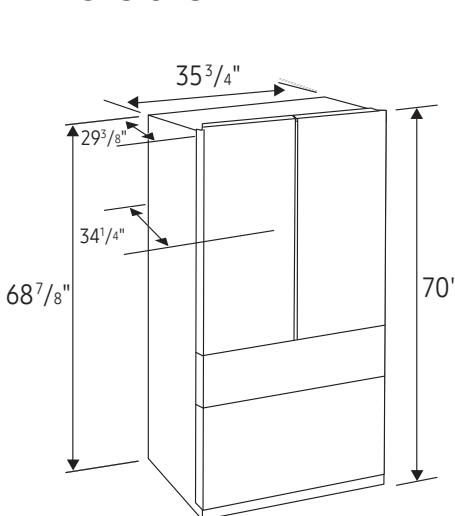

Rating

ENERGY STAR® rated:
685 kWh/yr

ADA Compliant

RF29BB8600

SAMSUNG

Bespoke 4-Door French Door Refrigerator (29 cu. ft.) with Beverage Center™

Installation Specifications

1. Measure the height, width and depth of the opening, making sure to include baseboards, molding tile, countertop overhang, etc. Check to be sure there is enough room to open the door (consider walls, islands or other obstacles when measuring).
2. Refer to illustration below to determine dimensions.
3. Allow 2.5" of clearance on hinge side of refrigerator when installing next to a wall where handle may make contact.
4. Allow 2" minimum clearance at rear for proper air circulation and water/electrical connections. Allow a 3/8" minimum clearance at sides and top for ease of installation.
5. Ensure each door and entryway in the home is wide enough for the refrigerator to be moved through easily.

For optimal usage and ability to open refrigerator doors completely, do not install next to a wall.

Please note: The following dimension and cutout information is for planning purposes only. For complete installation details, consult manual packed with product, or download manual online at samsung.com.

Dimensions

Total Capacity: 28.8 cu. ft.

Refrigerator: 16.7 cu. ft.

- 4 Tempered Glass Spill-Proof Shelves
- 2 Clear Drawers, Including Crisper+
- 6 Door Bins
Right: 1 Gallon Bin, 2 Regular Bins
Left: 3 Regular Bins
- Surface Lighting

Shipping Dimensions (WxHxD)

Dimensions: 38 1/4" x 75 3/4" x 36 1/4"

Color	Model #	UPC Code	Product & Shipping Weight (lbs)	
Stainless Steel - All Panels	RF29BB8600QL	887276624334	348.3	363.8
White Glass - All Panels	RF29BB860012	887276639840	359.4	379.2
Morning Blue Glass Top Panel with White Glass Middle and Bottom Panels	RF29BB86004M	887276639857	359.4	379.2
Custom Panel-Ready	RF29BB8600AP	887276624327	330.7	346.1