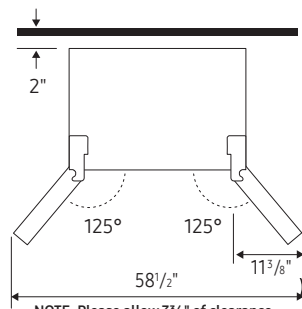

Dimensions

Total Capacity: 28.8 cu. ft.

Refrigerator: 16.7 cu. ft.

- 4 Tempered Glass Spill-Proof Shelves
- 2 Clear Drawers, Including Crisper+
- 6 Door Bins
  Right: 1 Gallon Bin, 2 Regular Bins
  Left: 3 Regular Bins
- Surface Lighting

FlexZone™ Drawer: 3.1 cu. ft.

- 5 Temperature Zones
  - Soft Freeze (23°F)
  - Meat/Fish (30°F)
  - Cold Drinks (34°F)
  - Deli/Snacks (37°F)
  - Wine/Party Dishes (41°F)
- 2 Drawer Dividers
- High Efficiency LED Lighting

Freezer: 9.0 cu. ft.

- Dual Ice Maker in Freezer (Cubed Ice AND Ice Bites)
- Ice Bucket with Cover and 1 Scoop
- Produces up to 5.3 lbs ice/day, stores up to 9.9 lbs
- High Efficiency LED Lighting

Accessories

Water Filter: HAF-QIN

Warranty

One (1) Year Parts and Labor on Refrigerator

Five (5) Years Parts and Labor on Sealed Refrigeration System Only*

Ten (10) Years Parts and Five (5) Years

Labor on Digital Inverter Compressor

*Compressor, evaporator, condenser, drier and connecting tubing.

Product Dimensions

Dimensions (WxHxD with hinges and doors):

35 3/4" x 70" x 34 1/4"

Dimensions (WxHxD without hinges and door):

35 3/4" x 68 7/8" x 29 3/8"

Shipping Dimensions (WxHxD)

Dimensions: 38 1/4" x 75 3/4" x 36 1/4"

Color	Model #	UPC Code	Product & Shipping Weight (lbs)	
Stainless Steel - All Panels	RF29BB8600QL	887276624334	348.3	363.8
White Glass - All Panels	RF29BB860012	887276639840	359.4	379.2
Morning Blue Glass Top Panel with White Glass Middle and Bottom Panels	RF29BB86004M	887276639857	359.4	379.2
Custom Panel-Ready	RF29BB8600AP	887276624327	330.7	346.1