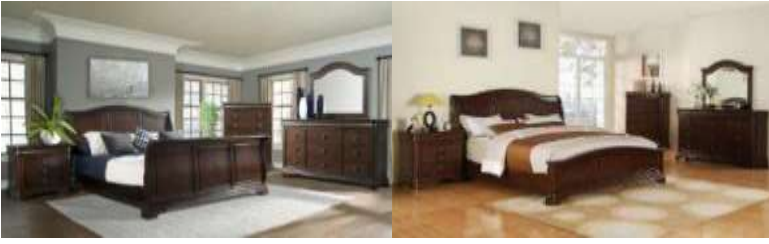

Cameron

MAIN BEDROOM

Item	Description	Available	30 days	31 - 60 days	61 - 90 days	Inbound Date
CM750DR	Cameron Dresser	21	40	60	40	5/10/2024
CM750MR	Cameron Mirror (Mirror Size: 87.7 cm x 78.3 cm)	8	0	42	14	6/19/2024
CM750CH	Cameron Chest	36	44	55	4	5/10/2024
CM750NS	Cameron Nightstand	143	119	136	56	5/10/2024
CM750QH	Cameron Queen Sleigh HB	47	0	42	0	6/19/2024
CM750QF	Cameron Queen Sleigh FB	27	0	10	4	6/29/2024
CM800QF	Cameron Queen Panel Footboard	26	0	26	0	6/19/2024
CM800QR	Cameron Queen Rails	46	0	38	0	6/19/2024
CM750KH	Cameron King/Cal-King Sleigh HB	63	24	26	0	5/10/2024
CM750KF	Cameron King/Cal-King Sleigh FB	89	0	0	0	
CM800KF	Cameron King/Cal-King Panel FB	0	16	25	0	5/10/2024
CM800KR	Cameron King Rails	84	17	24	0	5/10/2024