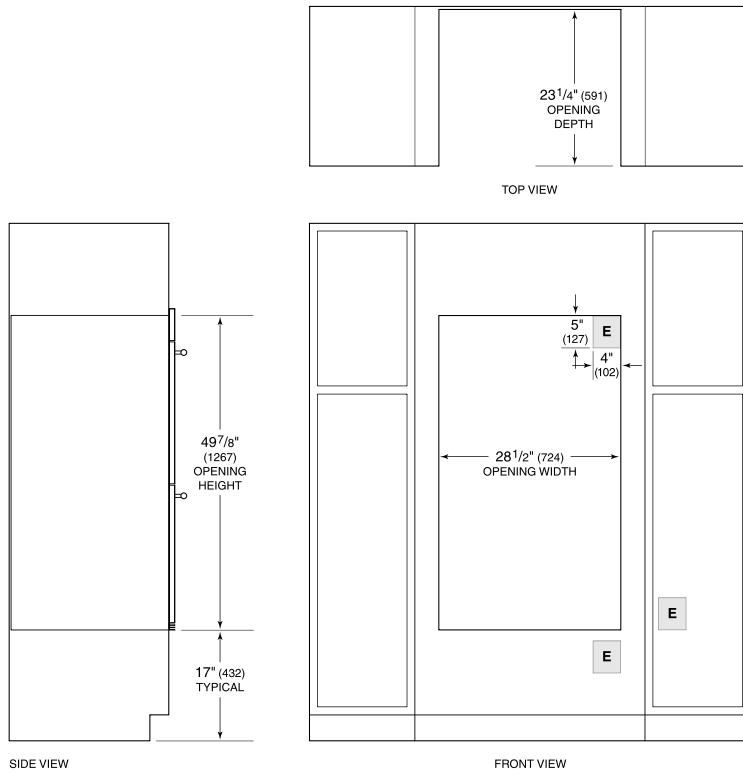

Dimensions

Standard Installation

SIDE VIEW

FRONT VIEW

NOTE: Location of electrical supply within opening may require additional cabinet depth.

Electrical Requirements

Electrical Requirements

Electrical Supply 240/208 VAC, 60 Hz
Electrical Service 50 amp dedicated circuit

Electrical Location Illustration