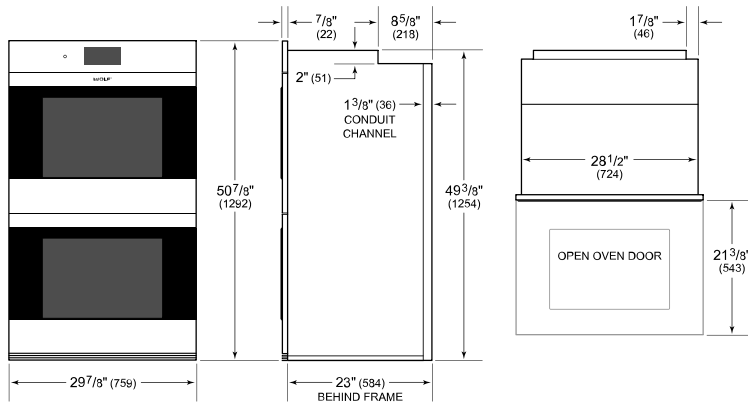

Dimensions

Standard Installation

SIDE VIEW

FRONT VIEW

NOTE: Location of electrical supply within opening may require additional cabinet depth.

Electrical Requirements

Electrical Requirements

Electrical Supply 240/208 VAC, 60 Hz
Electrical Service 50 amp dedicated circuit

Electrical Location Illustration