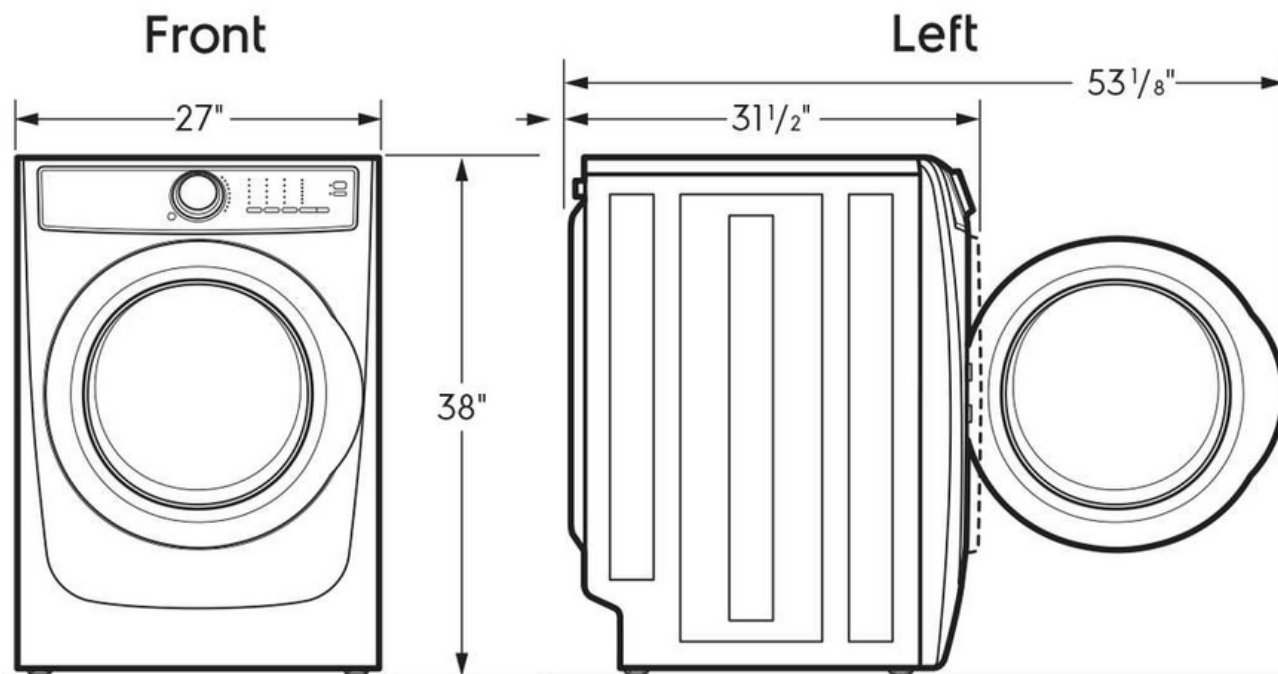

Installation Diagram