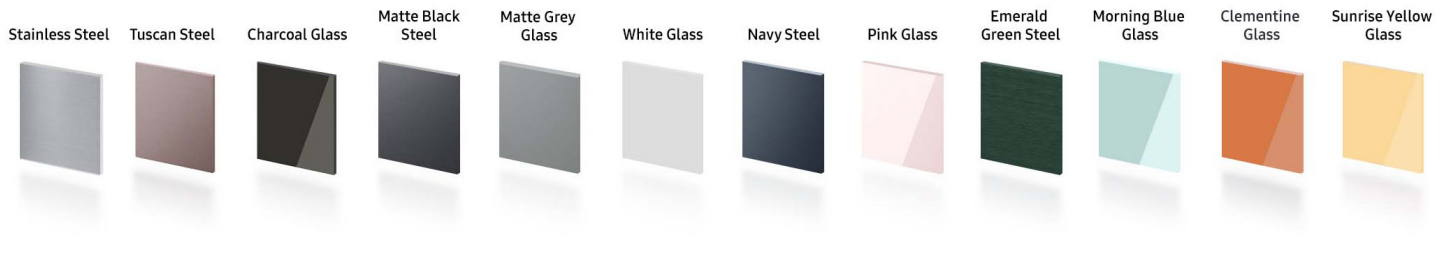

## Bespoke 3-Door French Door Refrigerator Panel - Top Panel

Steel Panel

Glass Panel

### Design a refrigerator that's uniquely you.

Personalize your Bespoke 3-Door French Door Refrigerator with customizable and changeable refrigerator door panels. Choose from a range of colors and either steel or glass finishes, to design a refrigerator that expresses your personal style. If you want to update your décor, you can simply change the color of your refrigerator by choosing new panels.

### Bespoke Panel Color Selection

### Color

Stainless Steel  
Tuscan Steel  
Charcoal Glass  
Matte Black Steel  
Matte Grey Glass  
White Glass  
Navy Steel  
Pink Glass  
Emerald Green Steel  
Morning Blue Glass  
Clementine Glass  
Sunrise Yellow Glass