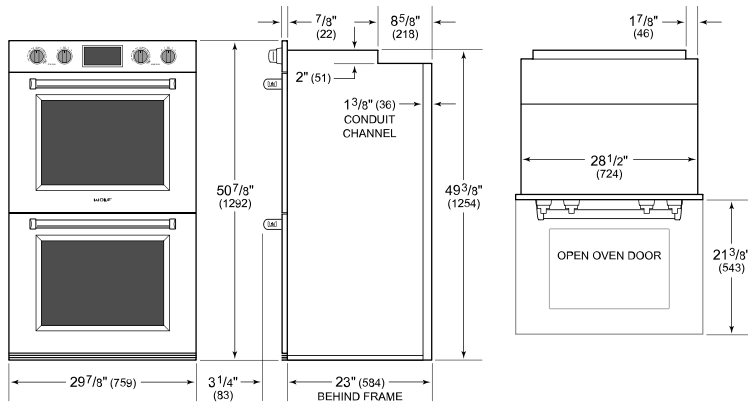

Dimensions

Standard Installation

NOTE: Location of electrical supply within opening may require additional cabinet depth.

Electrical Requirements

Electrical Requirements

Electrical Supply 240/208 VAC, 60 Hz
Electrical Service 50 amp dedicated circuit

Electrical Location Illustration