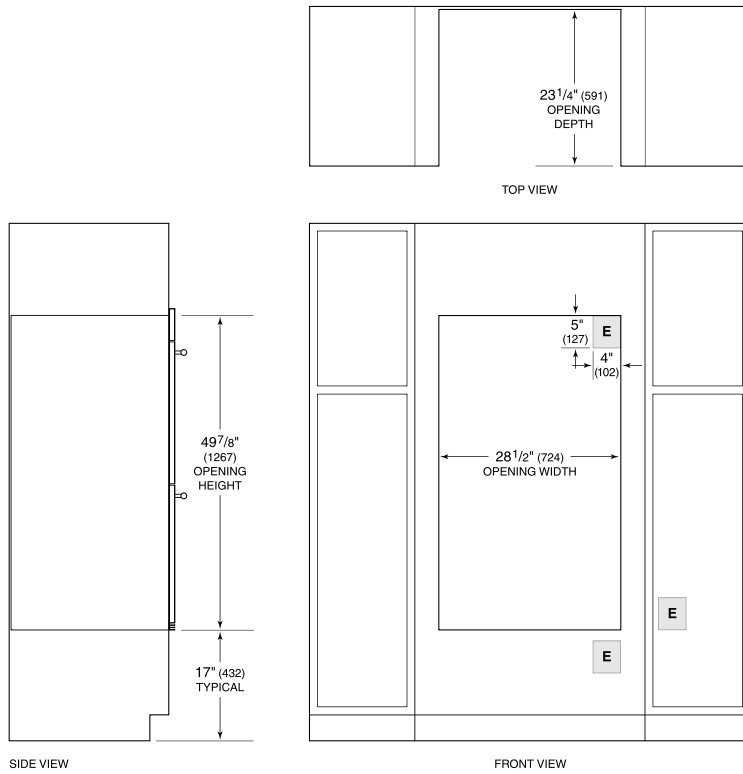

Dimensions

Standard Installation

NOTE: Location of electrical supply within opening may require additional cabinet depth.

Electrical Requirements

Electrical Requirements

Electrical Supply 240/208 VAC, 60 Hz
Electrical Service 50 amp dedicated circuit

Electrical Location Illustration