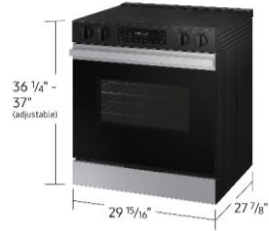

Carousel Image Order

1

2

3

4

5

6

7

8

9

10

11

12

13