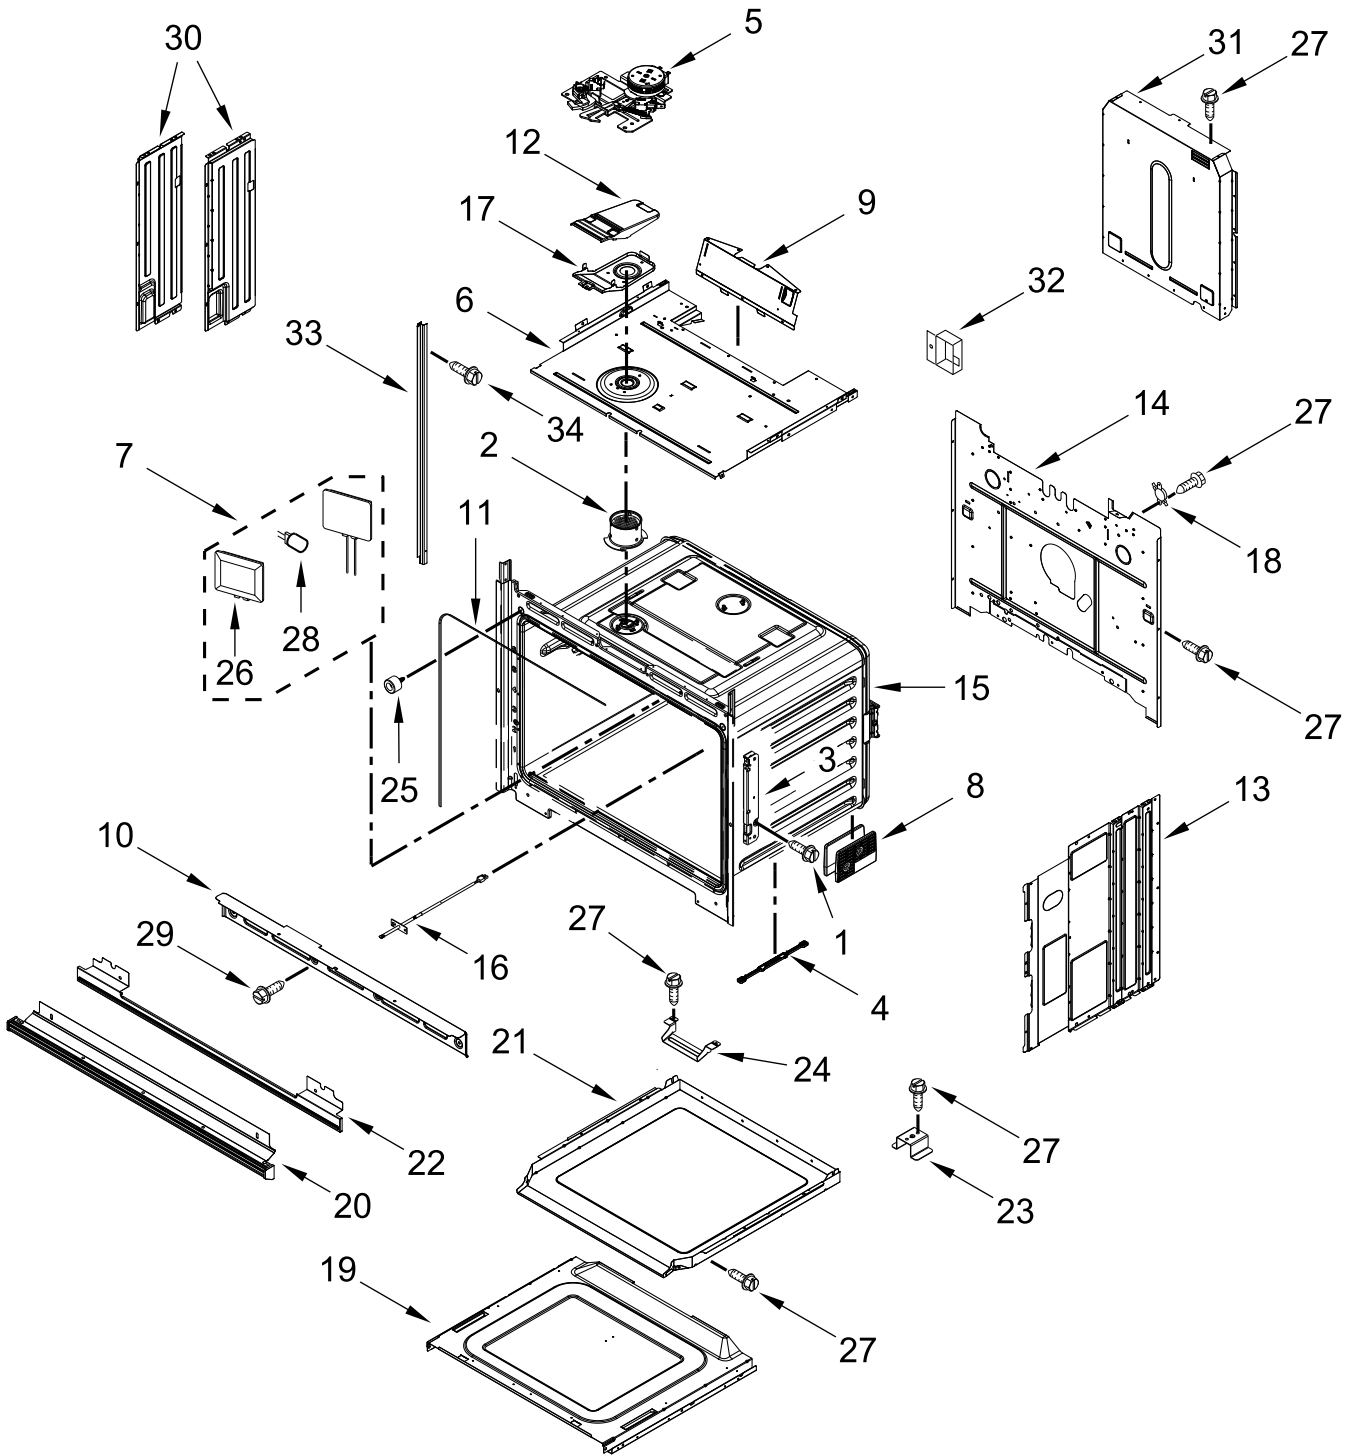

OVEN PARTS

OVEN PARTS

<u>Illus. No.</u>	<u>Part No.</u>	<u>Description</u>	<u>Illus. No.</u>	<u>Part No.</u>	<u>Description</u>	<u>Illus. No.</u>	<u>Part No.</u>	<u>Description</u>
1	W10254050	Screw	17	W11256423	Base, Vent Exhaust	30	W11167419	Cover, Suction (Left)
2	W11085298	Tube, Vent	18	4449751	Thermostat (TOD)		W11186675	Cover, Suction (Right)
3	W11100732	Receiver, Hinge	19	W11135103	Base, Chassis	31	W11165250	Duct, Chassis Back
4	W11558603	Spacer, Base	20		Assembly, Bottom Vent	32	8285593	Cover, Connector
5	W11132456	Latch, Motorized		W11467336	Black	33		Cover, Side Trim
6	W11168071	Top, Chassis	21	W11244446	Duct, Bottom Chassis		W11235463	Black (Left)
7	W11205574	Assembly, Oven Light	22		Trim, Bottom Vent		W11235462	Black (Right)
8	W11245118	Foot, Base		W11560859	Black	34	W11404000	Screw
9	W10904163	Deflector, Blower	23	W11135135	Support, Air Channel			FOLLOWING PARTS NOT ILLUSTRATED
10	W11334857	Vent, Top 30 IN	24	W11390667	Spacer, Chassis Bottom Duct		W11188284	Insulation, Wrap
11	W11262567	Gasket	25	W11166315	Bumper and Screw		W11234758	Insulation, Cavity
12	W11256424	Cover, Vent Exhaust	26	W10472386	Lens, Light			
13	W11165274	Side, Chassis	27	7101P426-60	Screw			
14	W11223327	Back, Chassis	28	W10472384	Bulb, Light			
15		Liner, Oven (Not Serviceable)	29	W11249635	Screw			
16	W11346074	Probe, Sensor