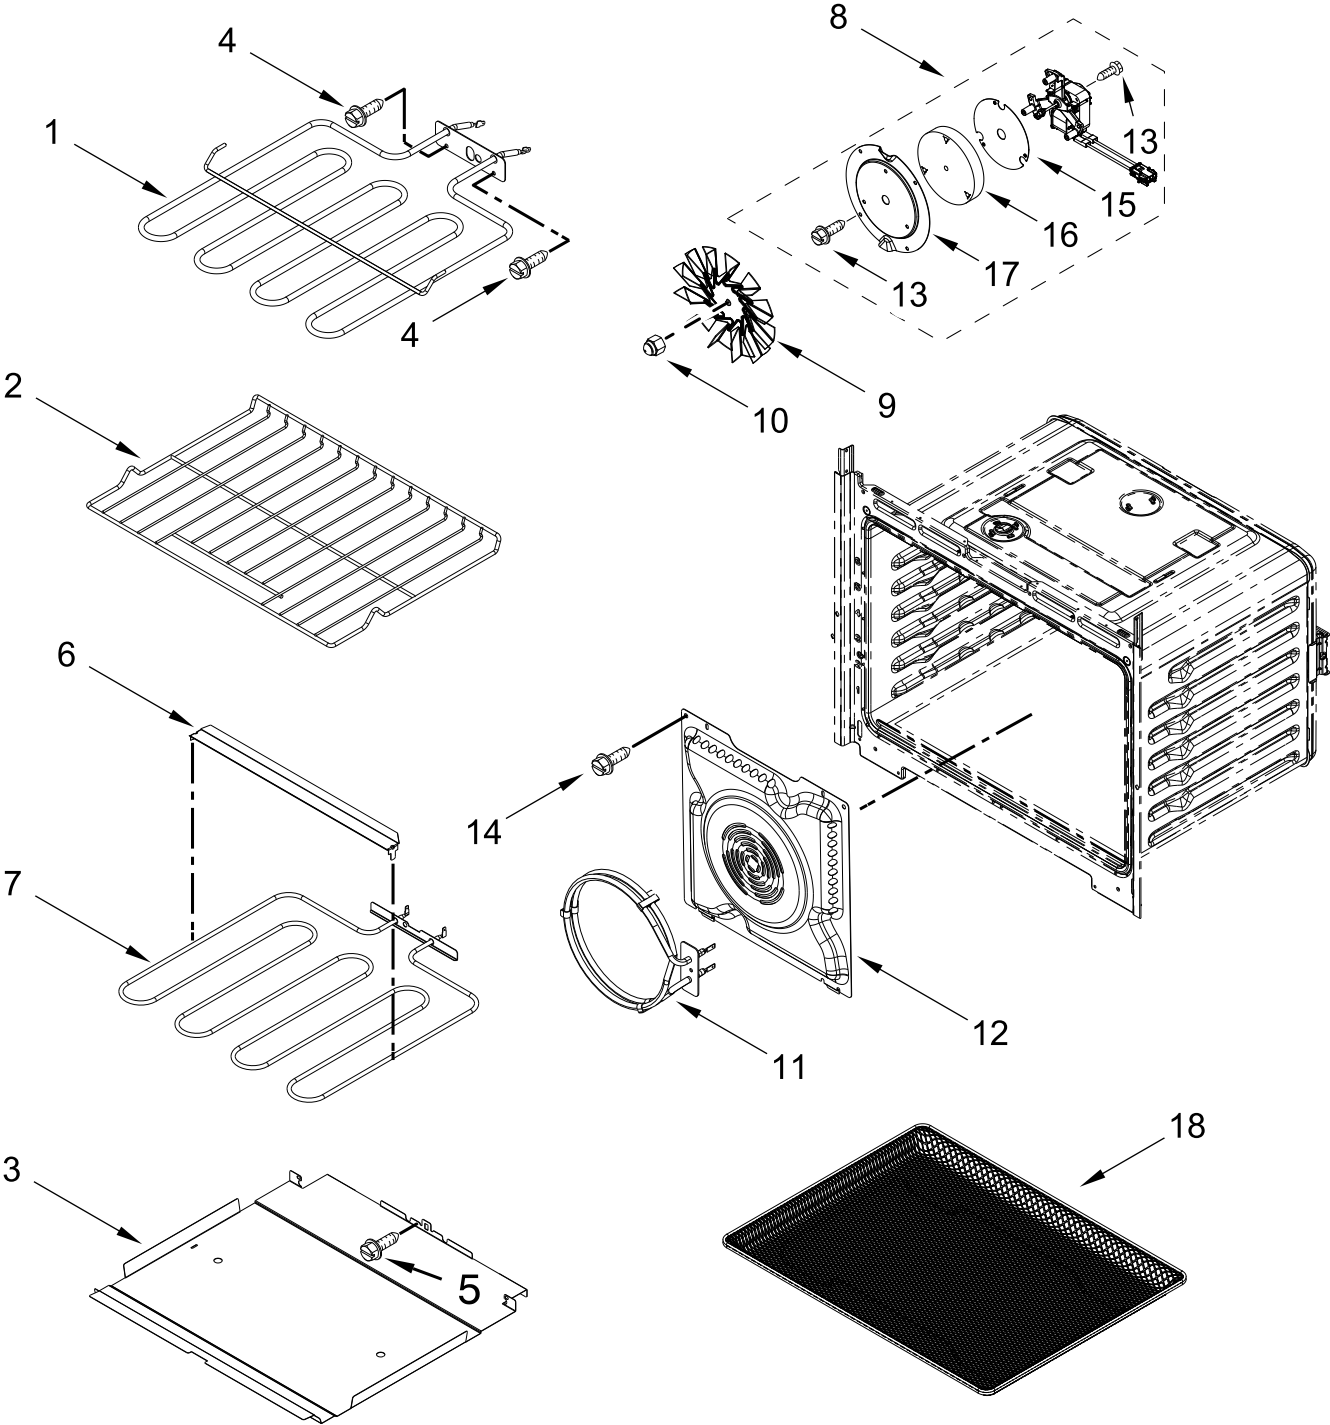

INTERNAL OVEN PARTS

INTERNAL OVEN PARTS

<u>Illus.</u> <u>No.</u>	<u>Part No.</u>	<u>Description</u>	<u>Illus.</u> <u>No.</u>	<u>Part No.</u>	<u>Description</u>	<u>Illus.</u> <u>No.</u>	<u>Part No.</u>	<u>Description</u>
1	W11238160	Element, Broil	7	W11292248	Element, Bake	13	W10720084	Screw
2	W11122597	Rack, Oven	8	W11398058	Convect Motor Assembly	14	W10906658	Screw
3	W10318198	Tray, Hidden Bake	9	W11425715	Blade, Fan	15	W11251715	Plate, Convect Motor
4	7101P434-60	Screw	10	W11433702	Nut, Acorn (LH)	16	W11251716	Insulation, Convect Motor
5	7101P426-60	Screw	11	W10260248	Ring, Element	17	W11398057	Cover, Convect Plate
6	W10282957	Crossbar, Hidden Bake Tray	12	W10359278	Baffle, Convection	18	W11629505	Airfry Basket Kit