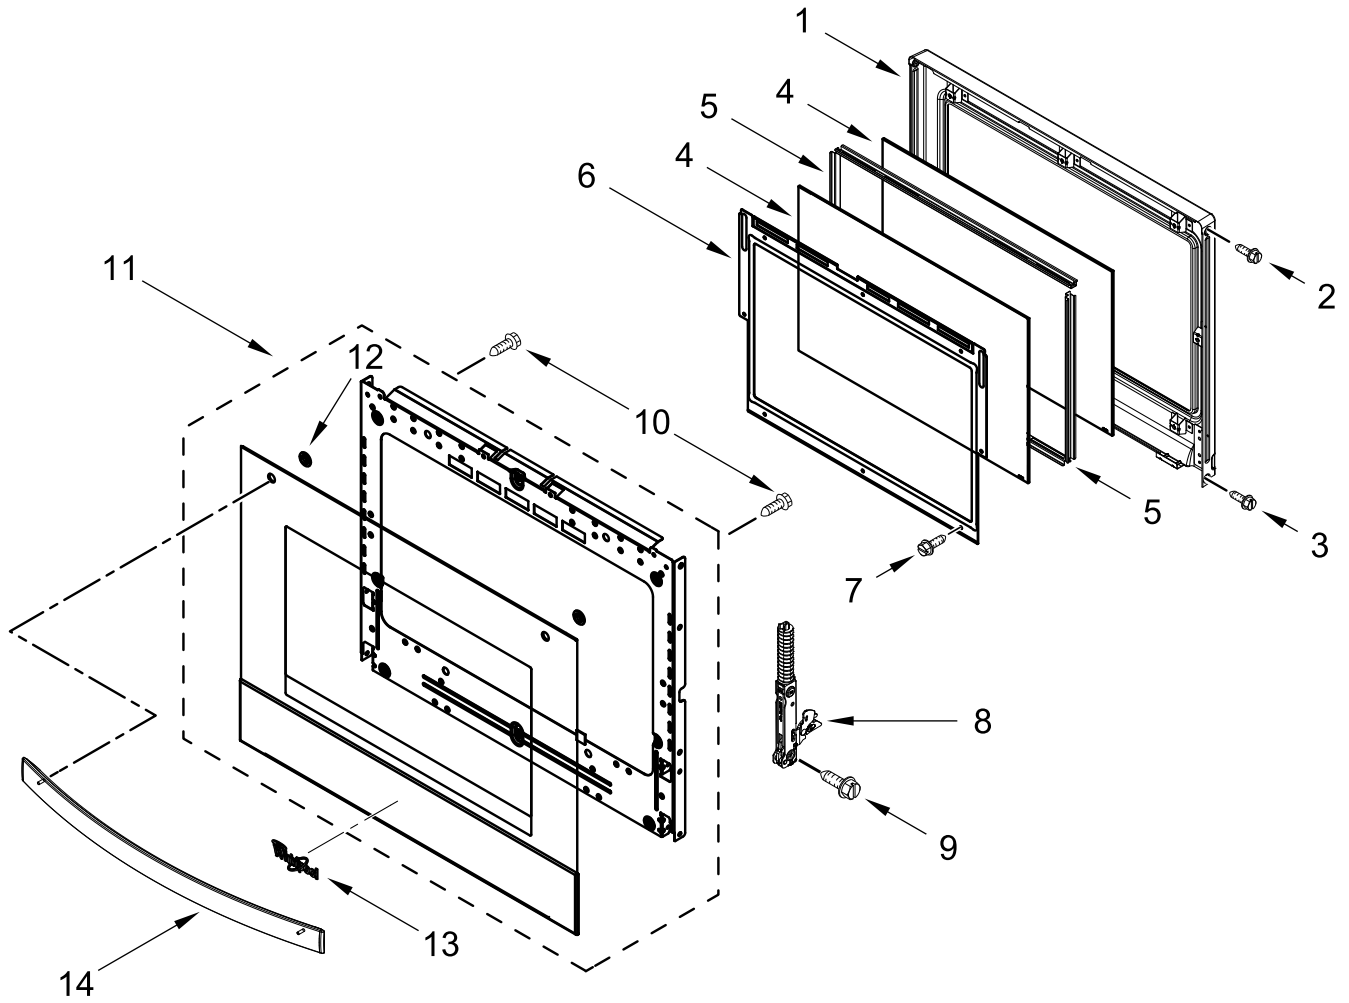

OVEN DOOR PARTS

OVEN DOOR PARTS

<u>Illus.</u> <u>No.</u>	<u>Part No.</u>	<u>Description</u>	<u>Illus.</u> <u>No.</u>	<u>Part No.</u>	<u>Description</u>	<u>Illus.</u> <u>No.</u>	<u>Part No.</u>	<u>Description</u>
1	W11302587	Liner Assembly	7	7101P426-60	Screw	11		Door Assembly
2	7101P375-60	Screw	8	W11633416	Hinge, Door (Left)		W11634524	Black Stainless
3	W11290045	Screw		W11633417	Hinge, Door (Right)	12	W10319024	Washer, Door
4	W10618107	Glass, Inner				13	W10884775	Badge
5	W11302730	Spacer, Air Divider	9	3196183	Screw	14		Handle Assembly
6	W11174095	Retainer, Air Divider Glass	10	W11317731	Screw (Black)		W11548014	Black Stainless