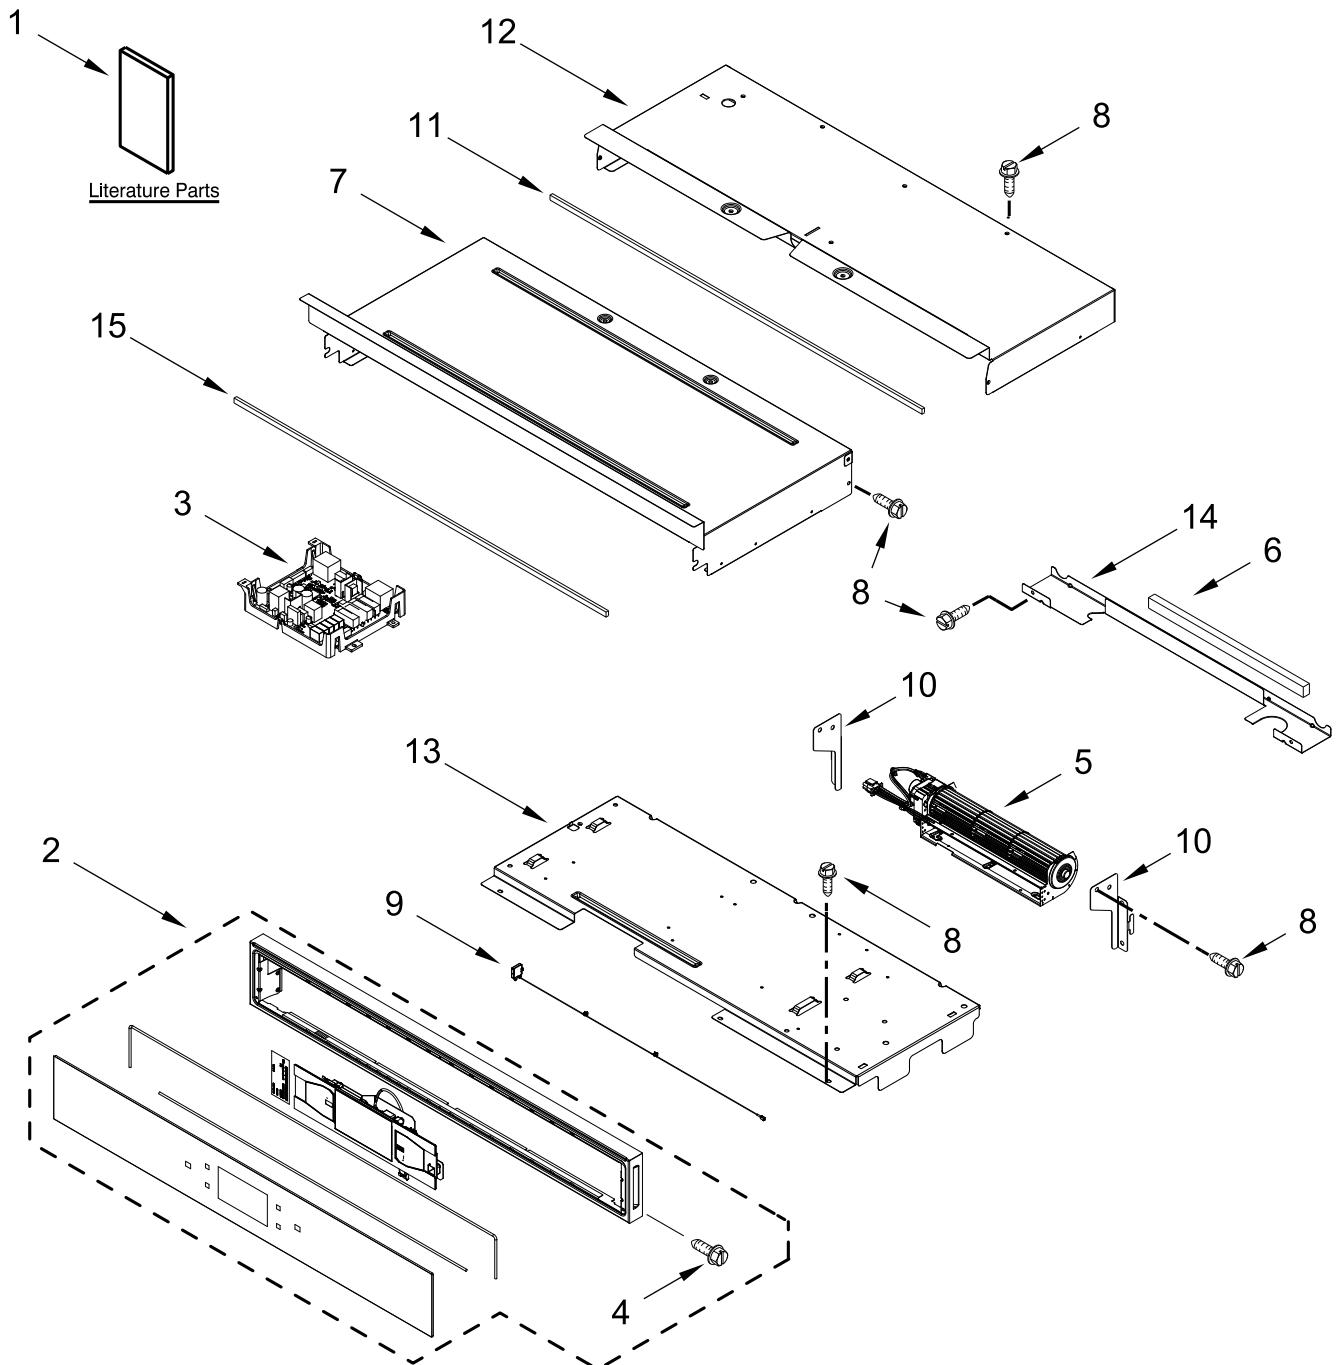

ELECTRIC WALL OVEN

MODELS:

WOES7030PV00 (Black Stainless)

CONTROL PANEL PARTS

CONTROL PANEL PARTS

<u>Illus. No.</u>	<u>Part No.</u>	<u>Description</u>	<u>Illus. No.</u>	<u>Part No.</u>	<u>Description</u>	<u>Illus. No.</u>	<u>Part No.</u>	<u>Description</u>
1		Literature Parts	7	W11244445	Cover, 30 IN Chassis Top Front	15	W11162063	Gasket, Rubber
	W11555306	Owner's Manual						FOLLOWING PARTS NOT ILLUSTRATED
	W11553919	Quick Start Guide	8	7101P426-60	Screw			
	W11623570	Tech Sheet	9	W11409842	Antenna		W11245665	Harness, Main
2		Assembly, Control Panel (Includes Overlay)	10	W10655463	Bracket, Blower (Left)		W11256626	Harness, Signal
	W11639722	Black Stainless		W10655462	Bracket, Blower (Right)		W11264646	Harness, Door Latch
3	W11253186	Appliance Manager, Copernicus (With Power Supply)	11	W10728475	Gasket, Rubber		W10562910	Harness, EOL
4	W11339492	Screw (Black)	12	W11223325	Cover, 30 IN Chassis Top Back		W11233570	Harness, Console
5	W11397930	Blower	13	W11179509	Tray, Electronic		4448664	Clamp, Conduit
6	4451758	Block, Foam	14	W11166802	Divider, Chassis Back		W10655464	Bracket, Harness
							W10487999	Clip, Harness
							4450800	Screw, Grounding
							W11547720	Bag, Hardware