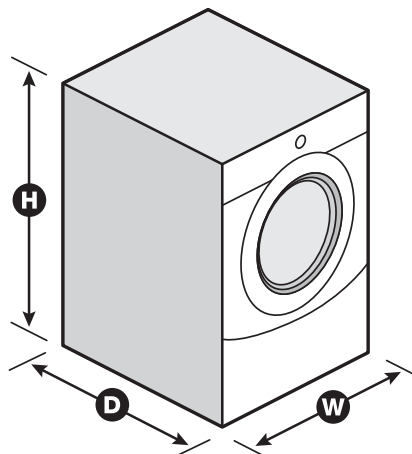

*Results may vary based on load size and type. **Visit maytag.com for warranty details. NOTE: Dimensions are for planning purposes only. For complete details, see Installation Instructions packed with product. Specifications subject to change without notice.