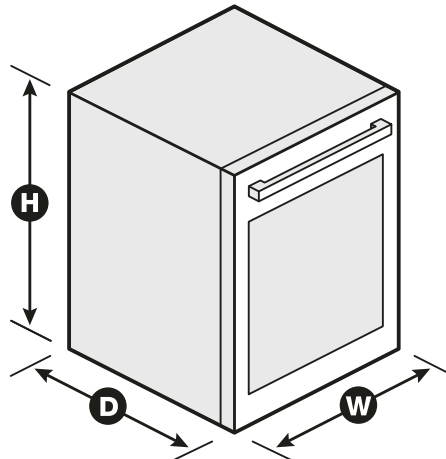

## Dimensions

Product Dimensions (H x W x D)	34-1/4" x 15" x 25-1/2"
--------------------------------	-------------------------

Cutout Dimensions (H x W)	34-1/4" x 15-3/4"
---------------------------	-------------------

### Single-Temperature Controlled Zone

Custom temperature selection allows you to store wine the way you prefer.

### Wine Storage

Conveniently store up to 34 bottles of wine in a designated area.

NOTE: Dimensions are for planning purposes only. For complete details, see Installation Instructions packed with product. Specifications subject to change without notice.