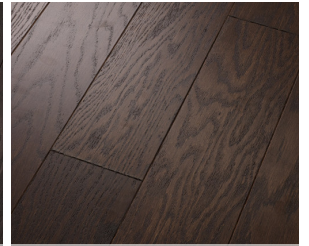

7011 Chocolate