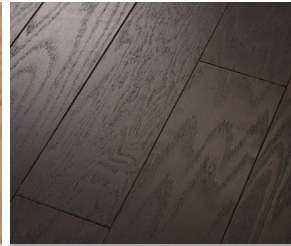

5013 Charcoal