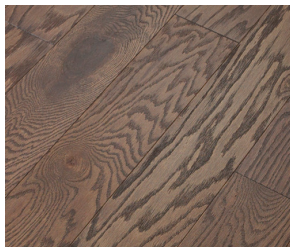

## Features

Classic hardwood flooring in both traditional and modern colors. This oak hardwood floor showcases the charm and natural beauty of hardwood, accentuated with a wide range of character. Offered in 3 1/4" and 5" widths.

## Colors

135 Rustic Natural

223 Caramel

543 Weathered

780 Gunstock

874 Hazelnut

938 Coffee Bean

947 Cherry

1102 Biscuit Lg

5013 Charcoal

7011 Chocolate

7087 Flax Seed Lg

7091 Kona Lg