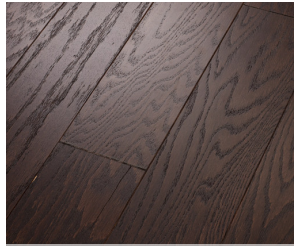

## Features

Classic hardwood flooring in both traditional and modern colors. This oak hardwood floor showcases the charm and natural beauty of hardwood, accentuated with a wide range of character. Offered in 3 1/4" and 5" widths.

## Colors

135 Rustic Natural

223 Caramel

543 Weathered

780 Gunstock

874 Hazelnut

938 Coffee Bean

947 Cherry