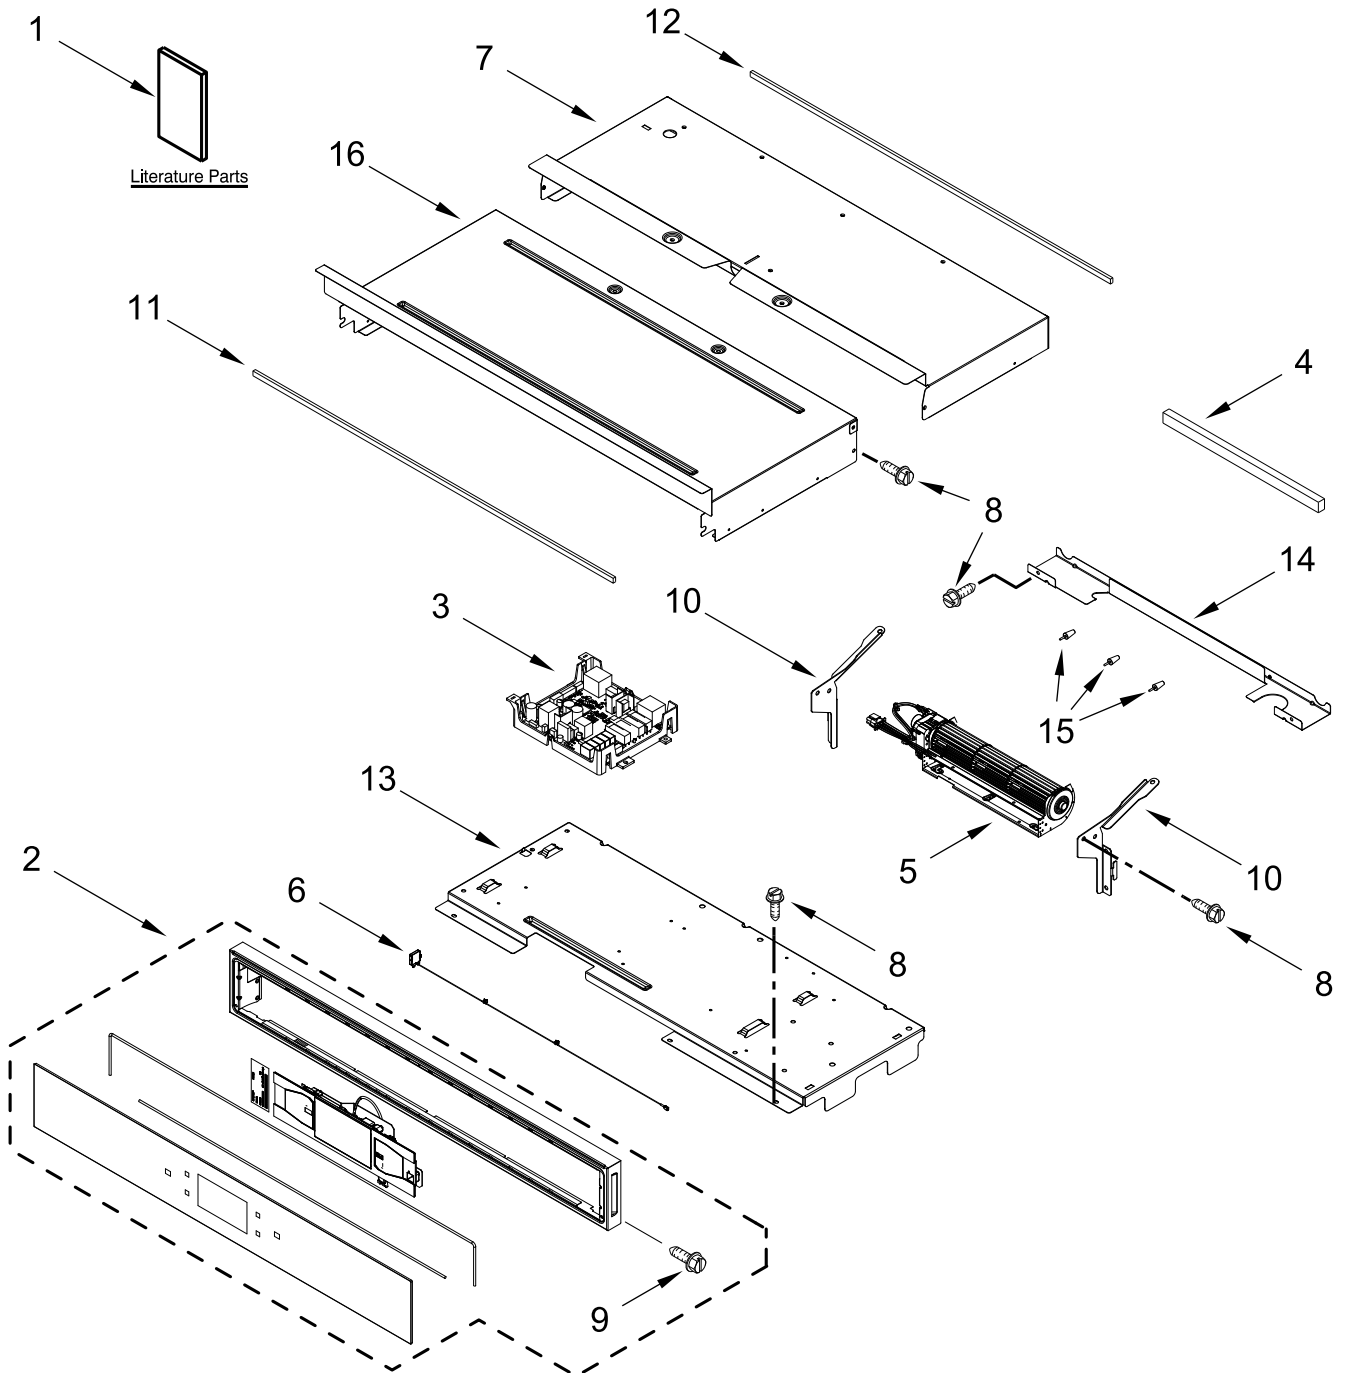

ELECTRIC WALL OVEN

MODELS:

WOED7030PZ00 (Stainless)

WOED7030PV00 (Black Stainless)

CONTROL PANEL PARTS

CONTROL PANEL PARTS

<u>Illus.</u> <u>No.</u>	<u>Part No.</u>	<u>Description</u>	<u>Illus.</u> <u>No.</u>	<u>Part No.</u>	<u>Description</u>	<u>Illus.</u> <u>No.</u>	<u>Part No.</u>	<u>Description</u>
1		Literature Parts	5	W11397930	Blower	16	W11244445	Cover, 30 IN Chassis Top Front
	W11555306	Owner's Manual	6	W11409842	Antenna			
	W11553919	Quick Start Guide	7	W11223325	Cover, 30 IN Chassis Top Back			FOLLOWING PARTS NOT ILLUSTRATED
	W11623567	Tech Sheet	8	7101P426-60	Screw	W11621911		Harness, Main
2		Assembly, Control Panel (Includes Overlay)	9	W11339492	Screw (Black)	W11264646		Harness, Door Latch
	W11639720	Stainless	10	W10655463	Bracket, Blower (Left)	W10562910		Harness, EOL
	W11639824	Black Stainless		W10655462	Bracket, Blower (Right)	W11233570		Harness, Console
3	W11253186	Appliance Manager, Copernicus (With Power Supply)	11	W11162063	Gasket, Rubber	W11245677		Harness, Signal
	W11253182	Appliance Manager, Copernicus (Without Power Supply)	12	W10728475	Gasket, Rubber	4448664		Clamp, Conduit
			13	W11179509	Tray, Electronic	W10655464		Bracket, Harness
			14	W11166802	Divider, Chassis Back	313438		Clip, Harness
			15	W10351295	Bumper	4450800		Screw, Grounding
4	4451758	Block, Foam				W10487999		Clip, Harness
						W11394923		Bag, Hardware