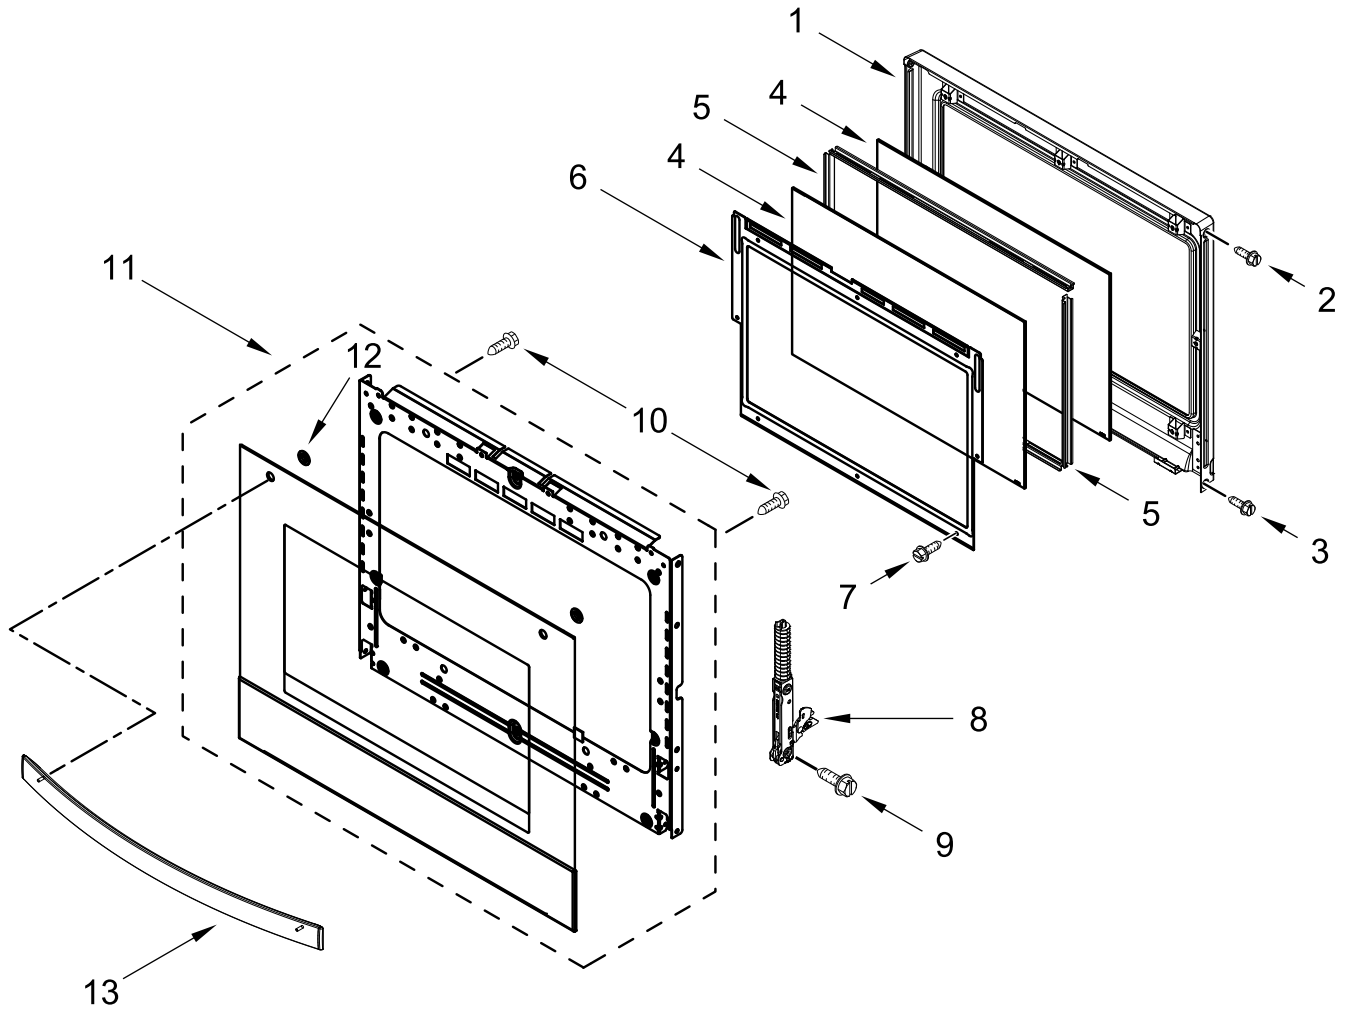

UPPER OVEN DOOR PARTS

UPPER OVEN DOOR PARTS

<u>Illus.</u> <u>No.</u>	<u>Part No.</u>	<u>Description</u>	<u>Illus.</u> <u>No.</u>	<u>Part No.</u>	<u>Description</u>	<u>Illus.</u> <u>No.</u>	<u>Part No.</u>	<u>Description</u>
1	W11302587	Liner Assembly	8	W11633416	Hinge, Door (Left)	13		Handle Assembly
2	7101P375-60	Screw		W11633417	Hinge, Door (Right)		W11532517	Stainless
3	W11290045	Screw	9	3196183	Screw		W11548014	Black Stainless
4	W10618107	Glass, Inner	10	W11317731	Screw (Black)			
5	W11302730	Spacer, Air Divider	11		Door Assembly			
6	W11174095	Retainer, Air Divider Glass		W11499218	Stainless			
				W11634524	Black Stainless			
7	7101P426-60	Screw	12	W10319024	Washer, Door