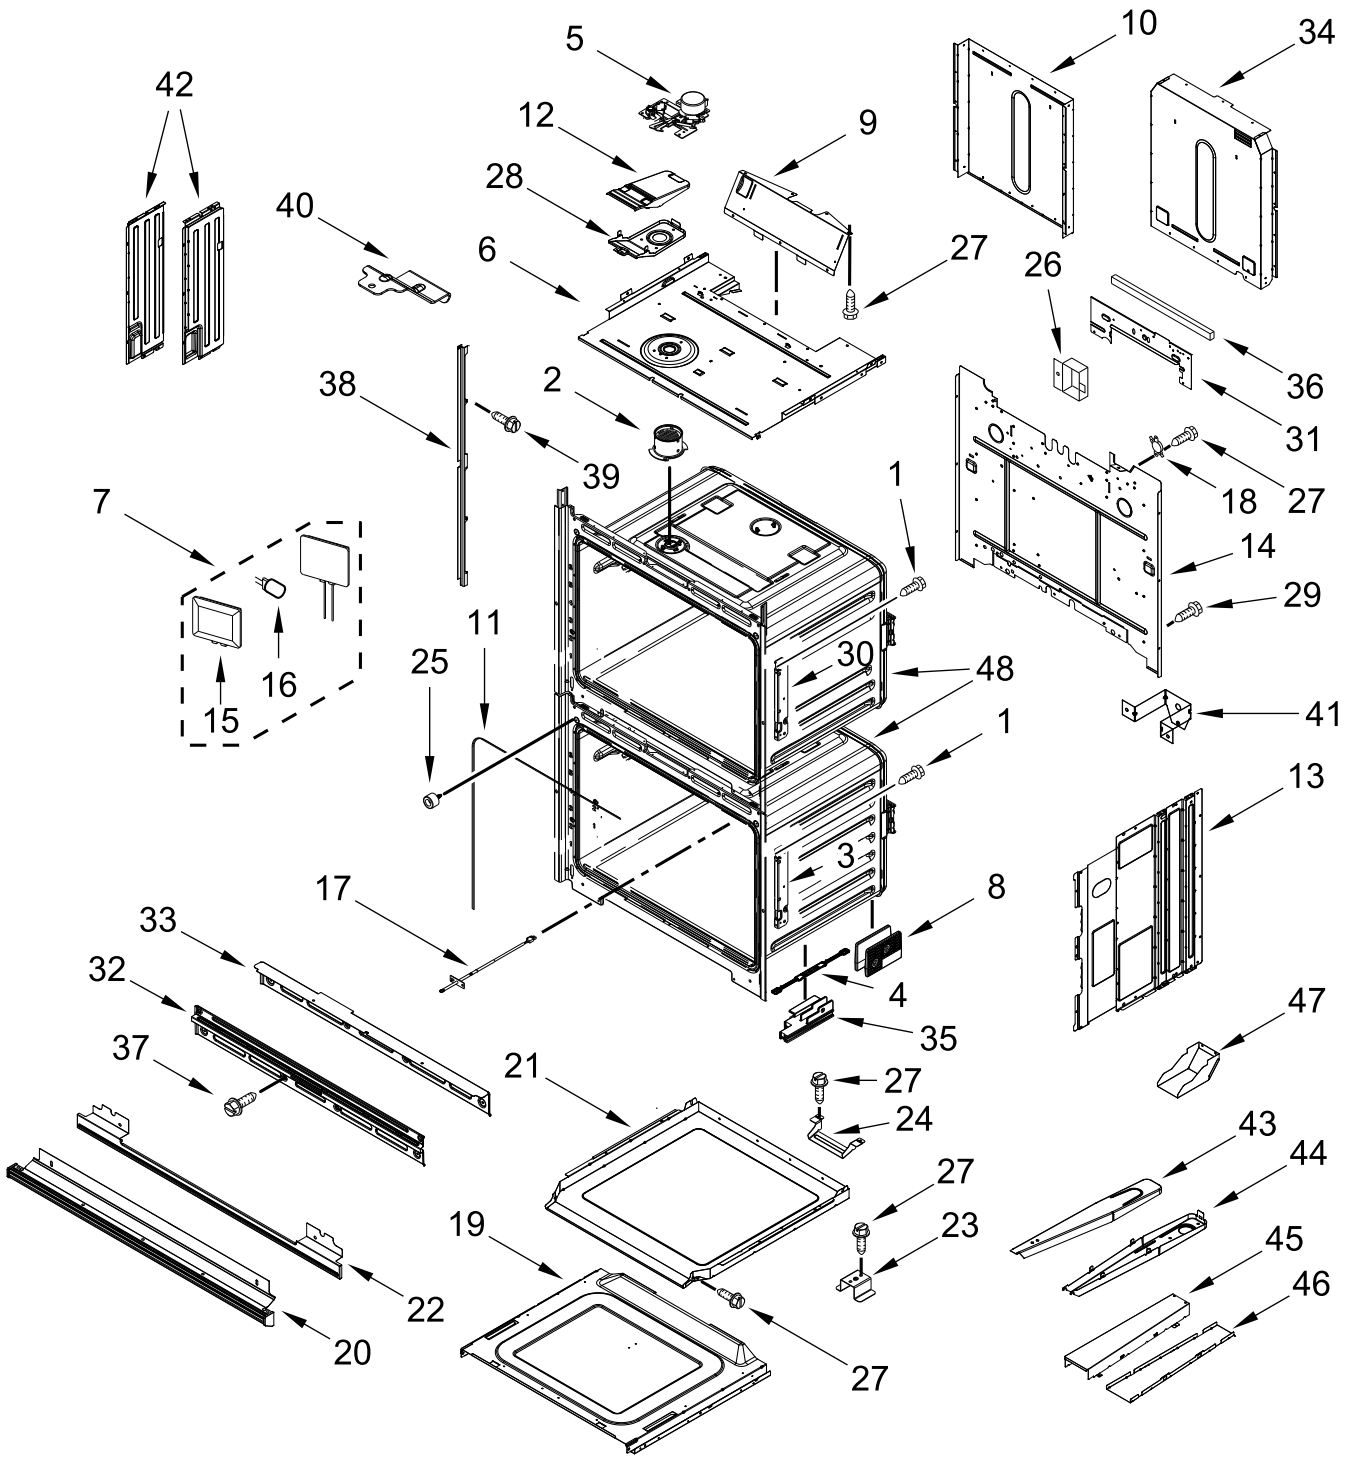

OVEN PARTS

OVEN PARTS

<u>Illus. No.</u>	<u>Part No.</u>	<u>Description</u>	<u>Illus. No.</u>	<u>Part No.</u>	<u>Description</u>	<u>Illus. No.</u>	<u>Part No.</u>	<u>Description</u>
1	W10254050	Screw	21	W11244446	Duct, Bottom Chassis	40	W11342780	Bracket, Top Front
2	W11085298	Tube, Vent	22		Trim, Bottom Vent	41	W11344645	Hat Bracket, Vent
3	W11239070	Receiver, Hinge (Left)		W11560859	Black	42	W11167419	Cover, Suction (Left)
	W11239072	Receiver, Hinge (Right)	23	W11135135	Support, Air Channel		W11186675	Cover, Suction (Right)
		(Lower)	24	W11390667	Spacer, Chassis Bottom Duct	43	W11256421	Cover, Top Back Exhaust
4	W11558603	Spacer, Base	25	W11166315	Bumper and Screw	44	W11256420	Base, Top Back Exhaust
5	W11132456	Latch, Motorized	26	8285593	Cover, Connector	45	W11256431	Cover, Lower Back Exhaust
6	W11168071	Top, Chassis	27	7101P426-60	Screw	46	W11256430	Base, Lower Back Exhaust
7	W11205574	Assembly, Oven Light	28	W11256423	Base, Vent Exhaust	47	W11256432	Deflector, Lower Back Exhaust
8	W11245118	Foot, Base	29	W10142292	Screw	48		Liner, Oven (Not Serviceable)
9	W10904163	Deflector, Blower	30	W11100732	Receiver, Hinge (Upper)			FOLLOWING PARTS NOT ILLUSTRATED
10	W11134657	Duct, Lower Chassis Back	31	W11186652	Bracket, U-Shape	W11188284		Insulation, Wrap
11	W11262567	Gasket	32	W11235482	Vent, Center 30"	W11234758		Insulation, Cavity
12	W11256424	Cover, Vent Exhaust	33	W11334857	Vent, Top 30 IN			
13	W11165274	Side, Chassis	34	W11165250	Duct, Chassis Back (Upper)			
14	W11223327	Back, Chassis						
15	W10472386	Lens, Light	35	W11245114	Foot, Chassis (Left)			
16	W10472384	Bulb, Light		W11245116	Foot, Chassis (Right)			
17	W11346074	Probe, Sensor	36	W11211345	Foam, U-Bracket			
18	4449751	Thermostat (TOD)	37	W11249635	Screw			
19	W11135103	Base, Chassis	38	W11235460	Cover, Side trim (Left)			
20		Assembly, Bottom Vent		W11235461	Cover, Side Trim (Right)			
	W11467754	Stainless	39	W11404000	Screw			
	W11467336	Black