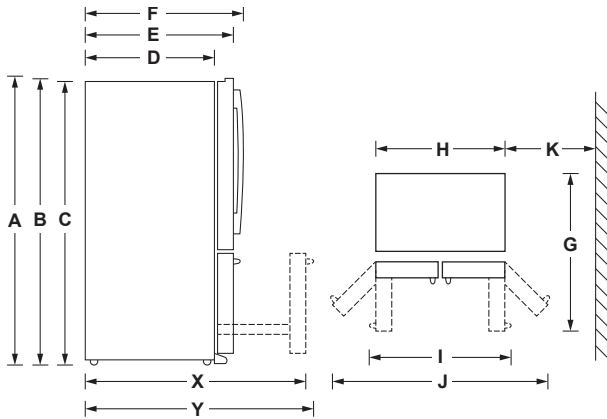

## WEIGHTS & DIMENSIONS

Overall depth	31-1/4 in.
Overall height	69-7/8 in.
Overall width	35-3/4 in.
Case depth without door	24-3/8 in.
Depth with door open 90°	43-3/8 in.
Depth without handle	30-1/4 in.
Height to top of case	69 in.
Width with door open 90° including handle	44-3/4 in.
Approximate shipping weight	398 lb.
Net weight	365 lb.

## DIMENSIONS

Height to top of door (in.) <b>A</b>	<b>70-1/2</b>
Height to top of hinge (in.) <b>B</b>	<b>69-7/8</b>
Height to top of case (in.) <b>C</b>	<b>69</b>
Case depth without door (in.) <b>D**</b>	<b>24-3/8</b>
Case depth less door handle (in.) <b>E**</b>	<b>30-1/4*</b>
Case depth with door handle (in.) <b>F**</b>	<b>31-1/4</b>
Depth with fresh food door open 90° (in.) <b>G**</b>	<b>43-3/8</b>
Width (in.) <b>H</b>	<b>35-3/4</b>
Width with door open 90° with door handle (in.) <b>I</b>	<b>44-3/4</b>
Width with doors open fully (in.) <b>J</b>	<b>67</b>
Min distance between side of case and wall, in either direction, to allow doors to open fully (in.) <b>K</b>	<b>16-1/8</b>
Depth with FZ door completely open (w/o handle) (in.) <b>X</b>	<b>44-3/4</b>
Depth with FZ door completely open (w/ handle) (in.) <b>Y</b>	<b>46-1/4</b>