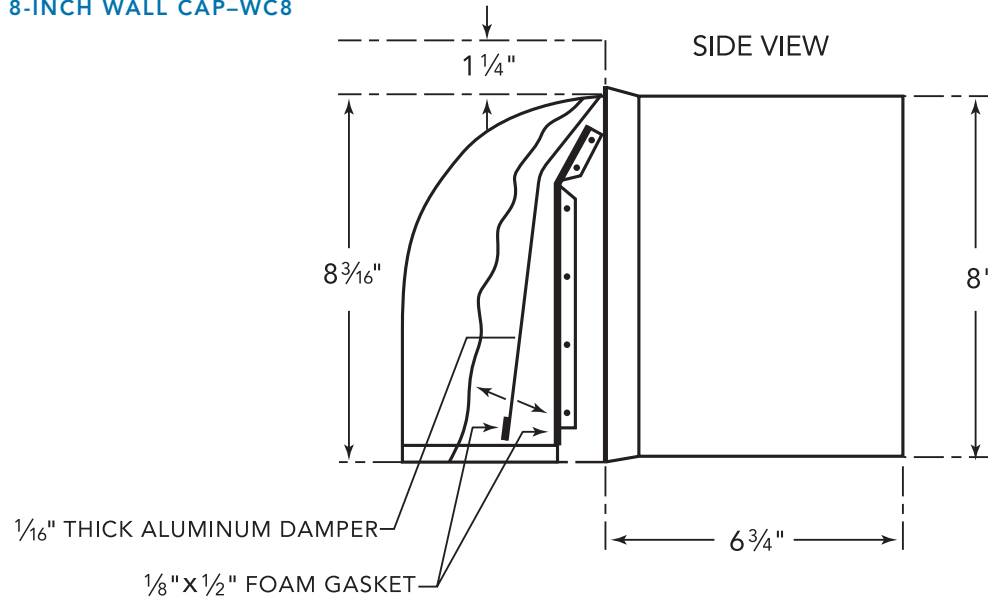

ROOF JACK & TRANSITION

ROOF JACK-RJ310

PH36HWS
24-INCH DEPTH WALL HOOD
(36-INCH WIDTH)
PROFESSIONAL® SERIES

WALL CAPS

8-INCH WALL CAP-WC8

10-INCH WALL CAP-WC10

These warranties give you specific legal rights and you may have other rights that vary from state to state. Full warranty and limited warranty from date of installation. For complete warranty details, refer to your Use & Care manual, or ask your dealer.