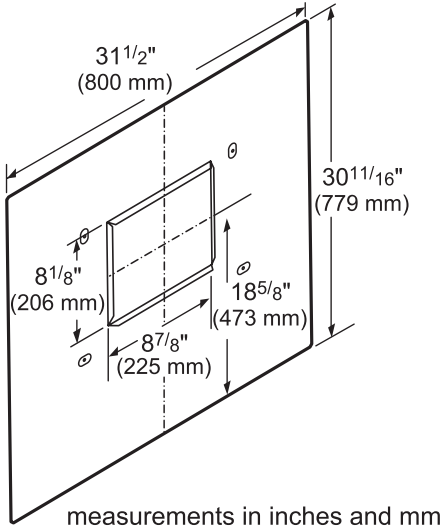

| | |
|--|-----------------------|
| Overall Appliance Dimensions (Width Of Canopy Included) (HxWxD) (in) | 18" x 35 15/16" x 24" |
| Required Distance Above Cooktop / Range Cooking Surface | 30" / 30" |
| Diameter of Air Duct (in) Top | 10" |
| Diameter of Air Duct (in) Back | 10" |
| Net Weight (lbs) | 75 lbs |

VTN1090R-1000 CFM

measurements in inches and mm

PH36HWS
24-INCH DEPTH WALL HOOD
(36-INCH WIDTH)
PROFESSIONAL® SERIES

REMOTE BLOWER ACCESSORIES

ROOFPLATE-RFPLT600P

ROOFPLATE-RFPLT1000P

EXTNCB25W

For use with the following Inline and Remote Blowers: VTR630W, VTR1030W, VTR1330W, VTI610W, VTI1010W