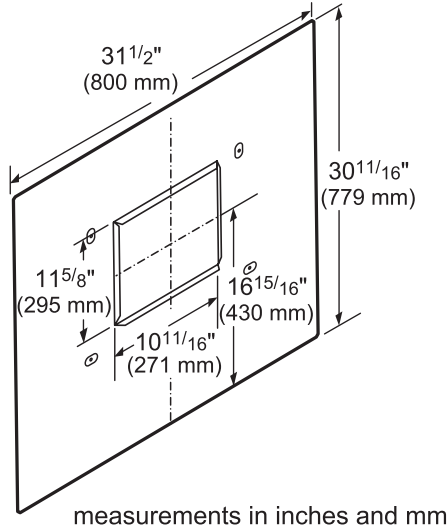

ROOFPLATE-RFPLT1000P