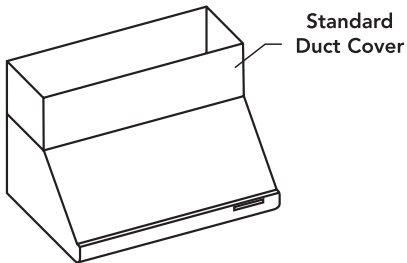

HOOD DIMENSIONS

measurements in inches (mm)

OPTIONAL ACCESSORIES

- 36" WIDE DUCT COVER**
DC366W 6" TALL
DC367W 20"-54" TALL

Stainless steel duct cover for wall hood applications

REMOTE CONTROL PANEL
REMCPW