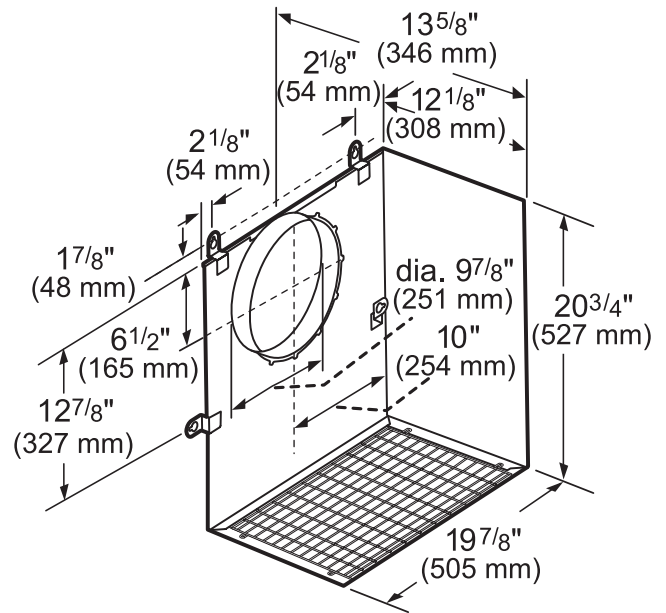

| | |
|--|-----------------------|
| Overall Appliance Dimensions (Width Of Canopy Included) (HxWxD) (in) | 18" x 35 15/16" x 24" |
| Required Distance Above Cooktop / Range Cooking Surface | 30" / 30" |
| Diameter of Air Duct (in) Top | 10" |
| Diameter of Air Duct (in) Back | 10" |
| Net Weight (lbs) | 75 lbs |

HOOD DIMENSIONS

measurements in inches (mm)

OPTIONAL ACCESSORIES

- 36" WIDE DUCT COVER**
DC366W 6" TALL
DC367W 20"-54" TALL

Stainless steel duct cover for wall hood applications

REMOTE CONTROL PANEL
REMCPW

Convenience at your fingertips: The remote control accessory offers the freedom to extend your hood controls to a more reachable spot

PH36HWS

24-INCH DEPTH WALL HOOD

(36-INCH WIDTH)

PROFESSIONAL® SERIES

| MODEL | DESCRIPTION | | ELECTRIC LOAD | | | | | | |
|---------|-----------------------|-------|---------------|----------|---------|----------|---------|----------|----------|
| | | | VTN630W | VTN1090W | VTI610W | VTI1010W | VTR630W | VTR1030W | VTR1330W |
| PH36HWS | 36" Harmony Wall Hood | Amps | 4 | 7.4 | 5.9 | 7.8 | 5.9 | 7.8 | 11.3 |
| | | Watts | 480 | 888 | 708 | 936 | 708 | 936 | 1,356 |

REMOTE BLOWERS (MOUNTED TO ROOF OR EXTERNAL WALL)

VTR630W-600 CFM

VTR1030W-1000 CFM

measurements in inches and mm

measurements in inches and mm

VTR1330W-1300 CFM

measurements in inches and mm

PH36HWS
24-INCH DEPTH WALL HOOD
(36-INCH WIDTH)
PROFESSIONAL® SERIES