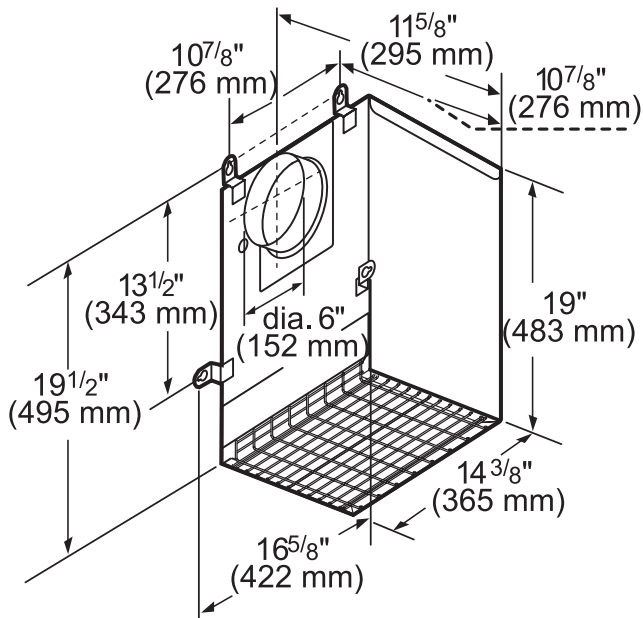

| | |
|--|-----------------------|
| Overall Appliance Dimensions (Width Of Canopy Included) (HxWxD) (in) | 18" x 35 15/16" x 24" |
| Required Distance Above Cooktop / Range Cooking Surface | 30" / 30" |
| Diameter of Air Duct (in) Top | 10" |
| Diameter of Air Duct (in) Back | 10" |
| Net Weight (lbs) | 75 lbs |

HOOD DIMENSIONS

measurements in inches (mm)

OPTIONAL ACCESSORIES

- 36" WIDE DUCT COVER**
DC366W 6" TALL
DC367W 20"-54" TALL

Stainless steel duct cover for wall hood applications

REMOTE CONTROL PANEL
REMCPW

Convenience at your fingertips: The remote control accessory offers the freedom to extend your hood controls to a more reachable spot

PH36HWS

24-INCH DEPTH WALL HOOD

(36-INCH WIDTH)

PROFESSIONAL® SERIES

| MODEL | DESCRIPTION | | ELECTRIC LOAD | | | | | | |
|---------|-----------------------|-------|---------------|----------|---------|----------|---------|----------|----------|
| | | | VTN630W | VTN1090W | VTI610W | VTI1010W | VTR630W | VTR1030W | VTR1330W |
| PH36HWS | 36" Harmony Wall Hood | Amps | 4 | 7.4 | 5.9 | 7.8 | 5.9 | 7.8 | 11.3 |
| | | Watts | 480 | 888 | 708 | 936 | 708 | 936 | 1,356 |

REMOTE BLOWERS (MOUNTED TO ROOF OR EXTERNAL WALL)

VTR630W-600 CFM

VTR1030W-1000 CFM

measurements in inches and mm

measurements in inches and mm

VTR1330W-1300 CFM

measurements in inches and mm

PH36HWS
24-INCH DEPTH WALL HOOD
(36-INCH WIDTH)
PROFESSIONAL® SERIES