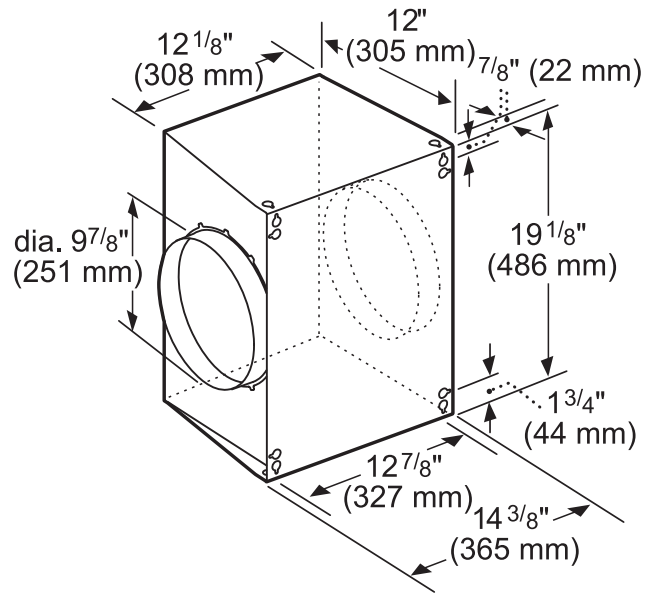

measurements in inches and mm