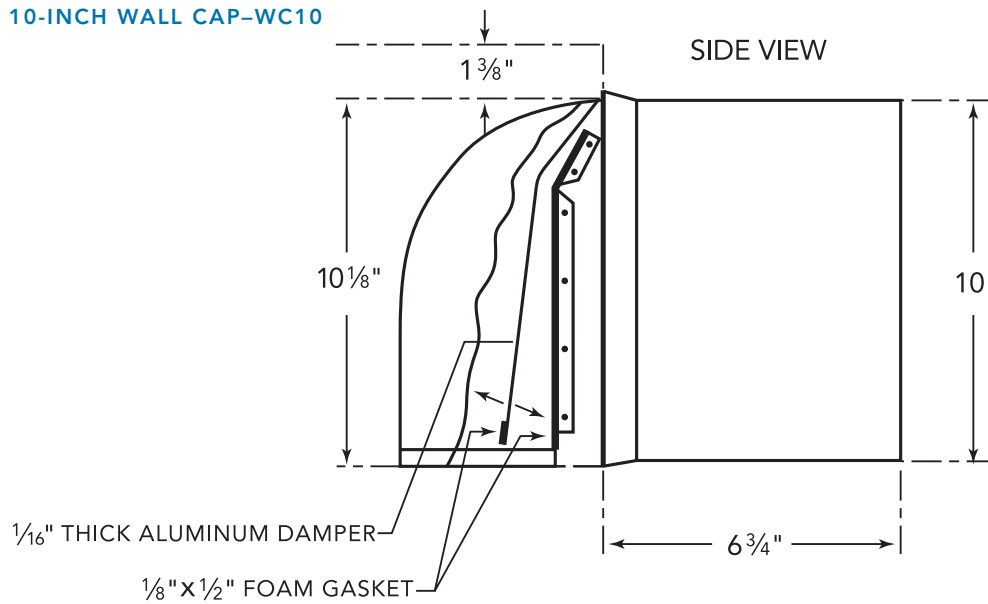

ROOF JACK & TRANSITION

ROOF JACK-RJ310

PH36HWS
24-INCH DEPTH WALL HOOD
(36-INCH WIDTH)
PROFESSIONAL® SERIES

WALL CAPS

8-INCH WALL CAP-WC8

10-INCH WALL CAP-WC10

These warranties give you specific legal rights and you may have other rights that vary from state to state. Full warranty and limited warranty from date of installation. For complete warranty details, refer to your Use & Care manual, or ask your dealer.