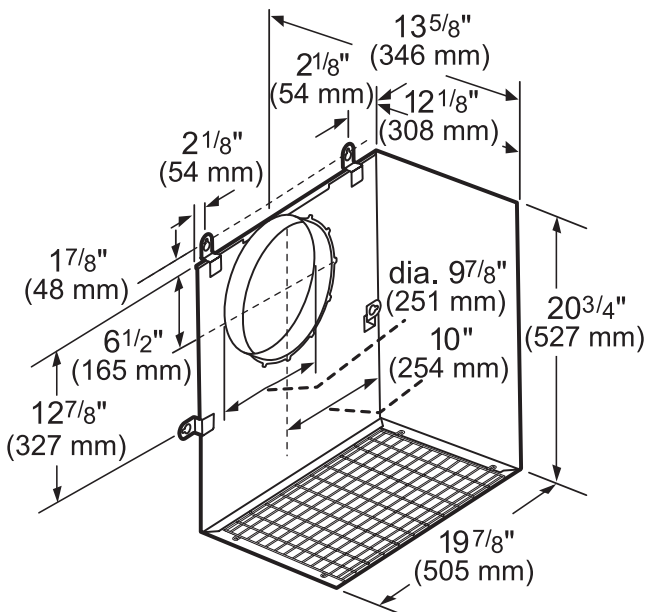

REMOTE BLOWERS (MOUNTED TO ROOF OR EXTERNAL WALL)

VTR630W-600 CFM

VTR1030W-1000 CFM

measurements in inches and mm

measurements in inches and mm

VTR1330W-1300 CFM

measurements in inches and mm

PH36HWS
24-INCH DEPTH WALL HOOD
(36-INCH WIDTH)
PROFESSIONAL® SERIES