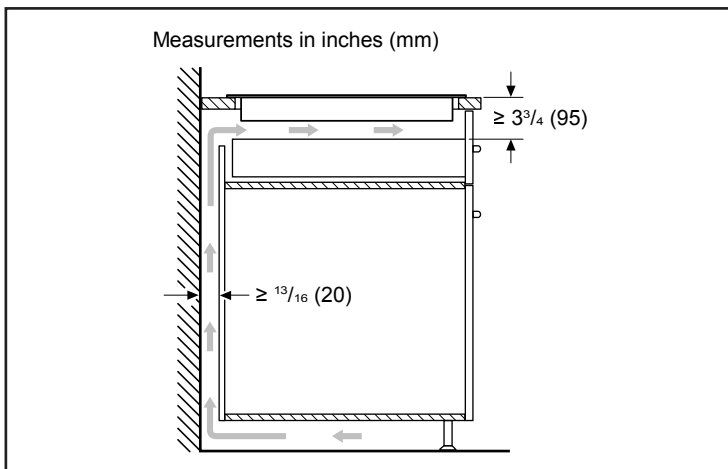

30" Induction Cooktop

Benchmark® Series – Black with Stainless Steel Frame NITP060SUC

BOSCH

Invented for life

Installation Details

Accessories: To purchase Bosch accessories, cleaners & parts please visit www.bosch-home.com/us/store or call 1-800-944-2904 (Mon to Fri 5 am to 6 pm PST, Sat 6 am to 3 pm PST).

Notes: All height, width and depth dimensions are shown in inches. BSH reserves the absolute and unrestricted right to change product materials and specifications, at any time, without notice. Consult the product's installation instructions for final dimensional data and other details prior to making cutout.

Warranties: Please see Use & Care manual or Bosch website for statement of limited warranty.

For more information on our entire line of products, go to www.bosch-home.com/us or call 1-800-944-2904

© BSH Home Appliances Corporation. All rights reserved. Bosch is a registered trademark of Robert Bosch GmbH.