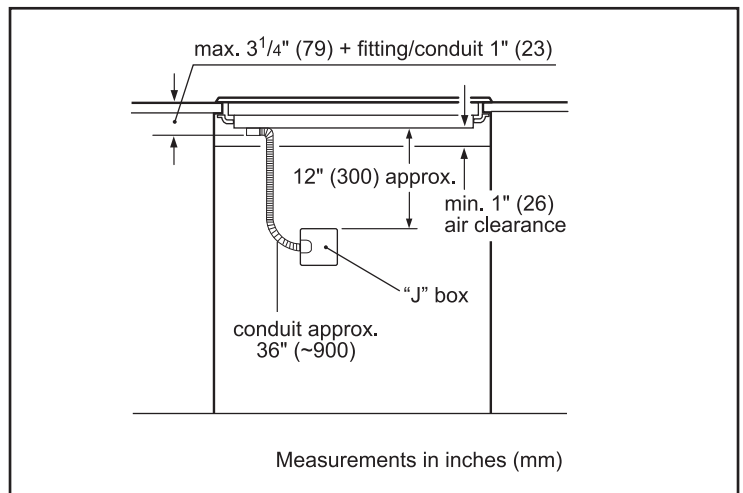

Dimensions & Weight

Overall appliance dimensions (HxWxD)	4 1/8" x 31" x 21 1/4"
Required cutout size (HxWxD)	4 1/8" x 28 7/8" x 20"
Minimum distance from counter front	2 1/4"
Minimum distance from rear wall	2"
Net weight	43 lbs

Notes: All height, width and depth dimensions are shown in inches. BSH reserves the absolute and unrestricted right to change product materials and specifications, at any time, without notice. Consult the product's installation instructions for final dimensional data and other details prior to making cutout.

30" Induction Cooktop

Benchmark® Series – Black with Stainless Steel Frame NITP060SUC

BOSCH

Invented for life

Installation Details

Accessories: To purchase Bosch accessories, cleaners & parts please visit www.bosch-home.com/us/store or call 1-800-944-2904 (Mon to Fri 5 am to 6 pm PST, Sat 6 am to 3 pm PST).