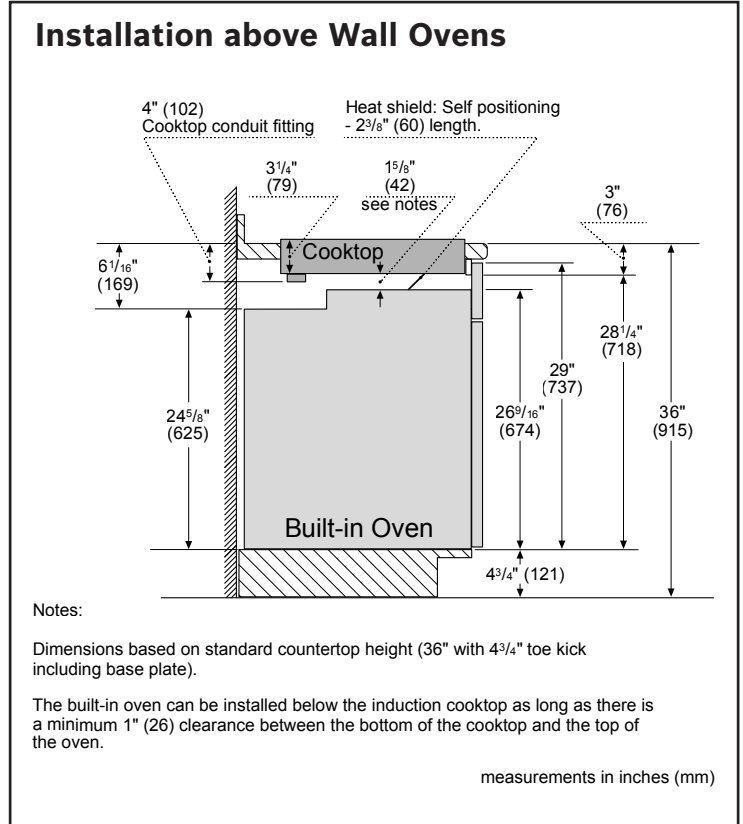

Notes: All height, width and depth dimensions are shown in inches. BSH reserves the absolute and unrestricted right to change product materials and specifications, at any time, without notice. Consult the product's installation instructions for final dimensional data and other details prior to making cutout.

30" Induction Cooktop

Benchmark® Series – Black with Stainless Steel Frame NITP060SUC

BOSCH

Invented for life

Installation Details

Accessories: To purchase Bosch accessories, cleaners & parts please visit www.bosch-home.com/us/store or call 1-800-944-2904 (Mon to Fri 5 am to 6 pm PST, Sat 6 am to 3 pm PST).