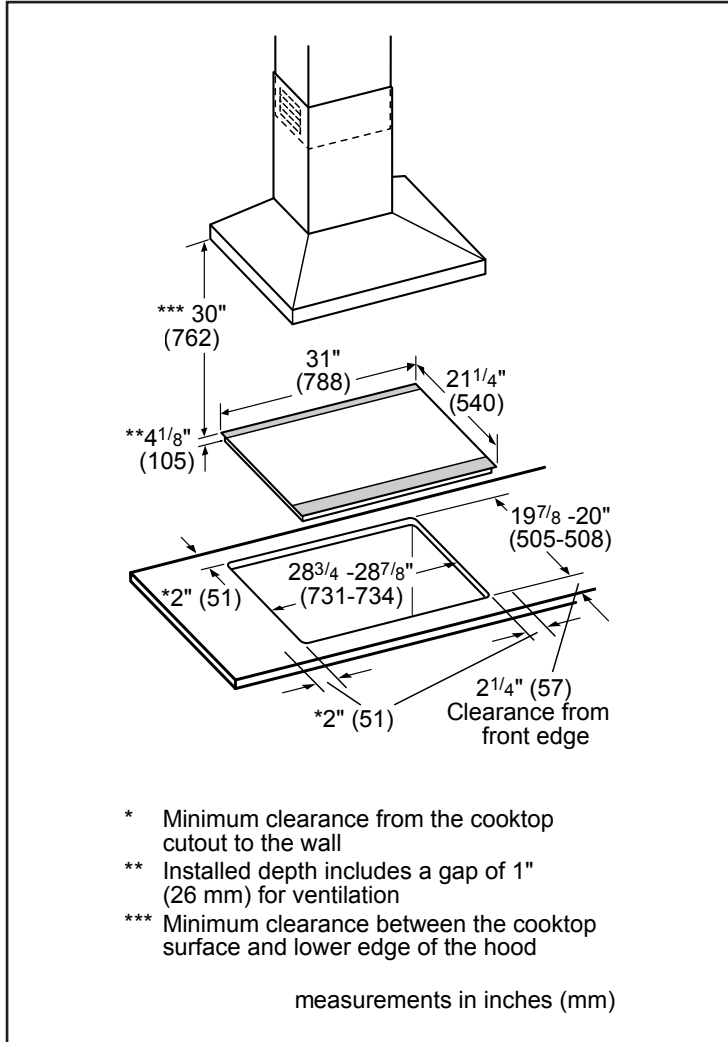

30" Induction Cooktop

Benchmark® Series – Black with Stainless Steel Frame NITP060SUC

BOSCH

Invented for life

Installation Details

Accessories: To purchase Bosch accessories, cleaners & parts please visit www.bosch-home.com/us/store or call 1-800-944-2904 (Mon to Fri 5 am to 6 pm PST, Sat 6 am to 3 pm PST).

Notes: All height, width and depth dimensions are shown in inches. BSH reserves the absolute and unrestricted right to change product materials and specifications, at any time, without notice. Consult the product's installation instructions for final dimensional data and other details prior to making cutout.

Warranties: Please see Use & Care manual or Bosch website for statement of limited warranty.

For more information on our entire line of products, go to www.bosch-home.com/us or call 1-800-944-2904

© BSH Home Appliances Corporation. All rights reserved. Bosch is a registered trademark of Robert Bosch GmbH.