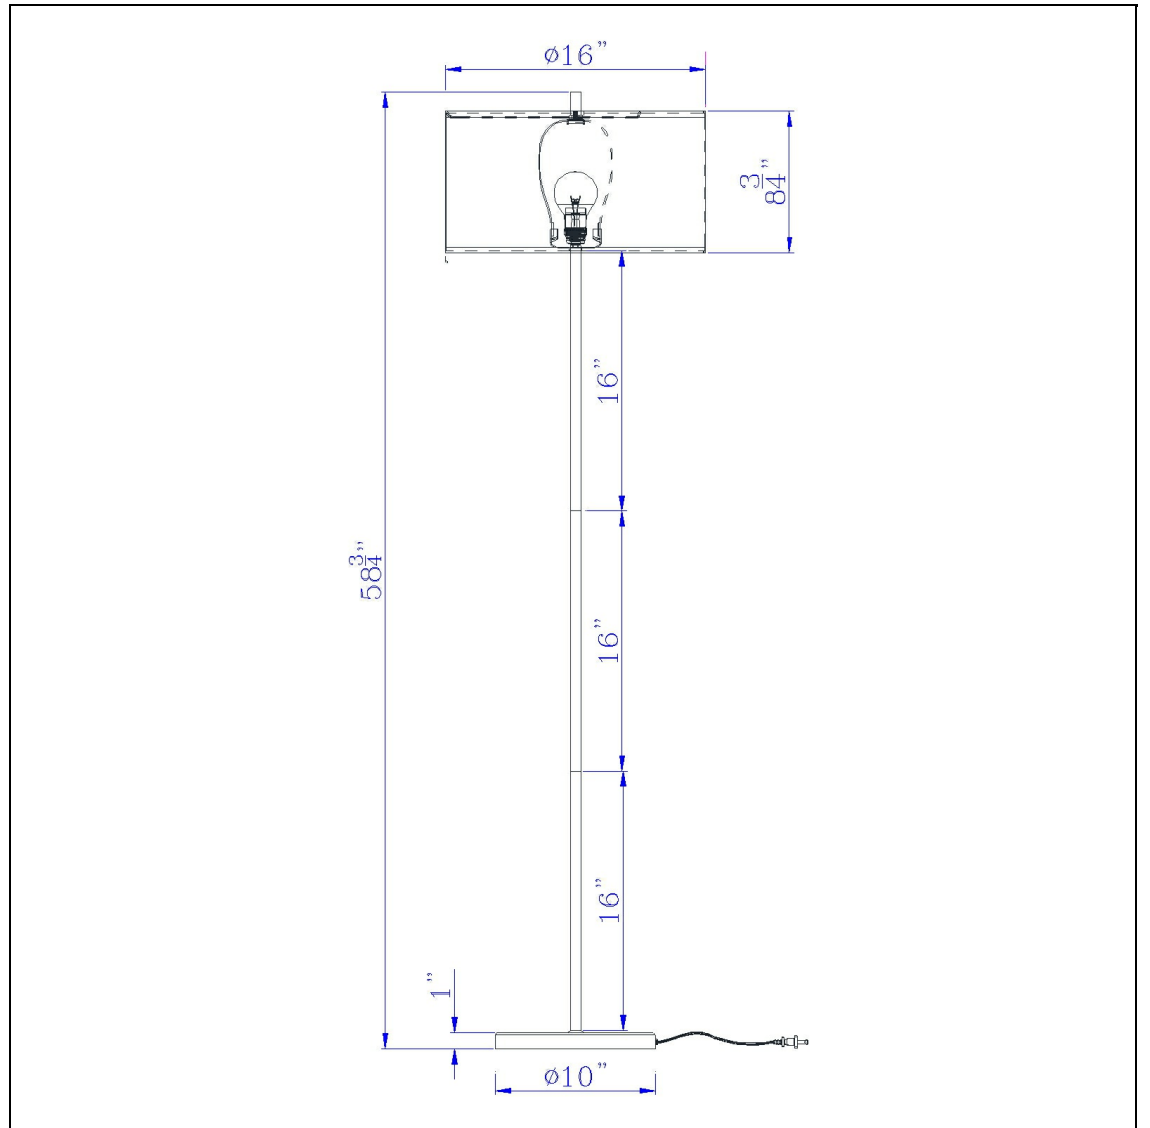

Product No. **BO-3174FL-BK-DB**

Description

150W 3 way Cromwell metal floor lamp with navy blue linen shade
Durable Metal Construction
Three Way Switch
Antique Brass Finish
Three Way Switch
Dark Blue Drum Shade
Ships in One Carton
Little to No Assembly Required
Rotary Switch on Socket
This elegant pole style lamp will make a great addition to your living space. It features a dark blue fabric shade which stands out against the dark lamp frame. With a slim and simple design, this versatile lamp is a great option for reduced spaces.

Technical Specifications

UPC	020193067284	Shade Top1	16.00
Wattage	150W	Shade Bottom1	16.00
Switch Type	3 WAY	Shade Side	8.75
Bulb Base	E26	Carton 1 Dimensions	12.30 x 17.00 x 17.00
Number of Lights	1	Carton 2 Dimensions	0.00 x 0.00 x 17.00
Color	Dark Bronze/Antique Brass	Package Dimensions	L: 17.00 W: 17.00 H: 12.30
Base Color	Dark Bronze/Antique Brass		