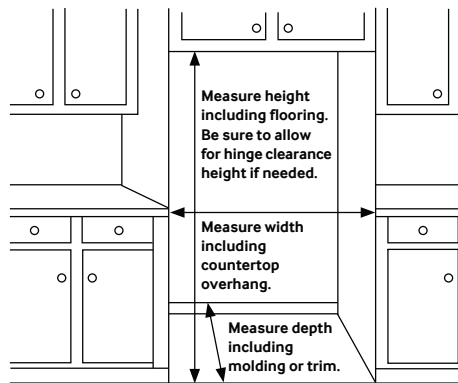

RS23CB760012

SAMSUNG

Bespoke 23 cu. ft. Smart Counter Depth Side-by-Side Refrigerator with Beverage Center™

Installation Specifications

1. Measure the height, width and depth of the opening, making sure to include baseboards, molding tile, countertop overhang, etc. Check to be sure there is enough room to open the door (consider walls, islands or other obstacles when measuring).
2. Refer to illustration below to determine dimensions.
3. Allow 2.5" of clearance on hinge side of refrigerator when installing next to a wall where handle may make contact.
4. Allow 2" minimum clearance at rear for proper air circulation and water/electrical connections. Allow a 3/8" minimum clearance at sides and top for ease of installation.
5. Ensure each door and entryway in the home is wide enough for the refrigerator to be moved through easily.

For optimal usage and ability to open refrigerator doors completely, do not install next to a wall.

Please note: The following dimension and cutout information is for planning purposes only. For complete installation details, consult manual packed with product or download manual online at samsung.com.