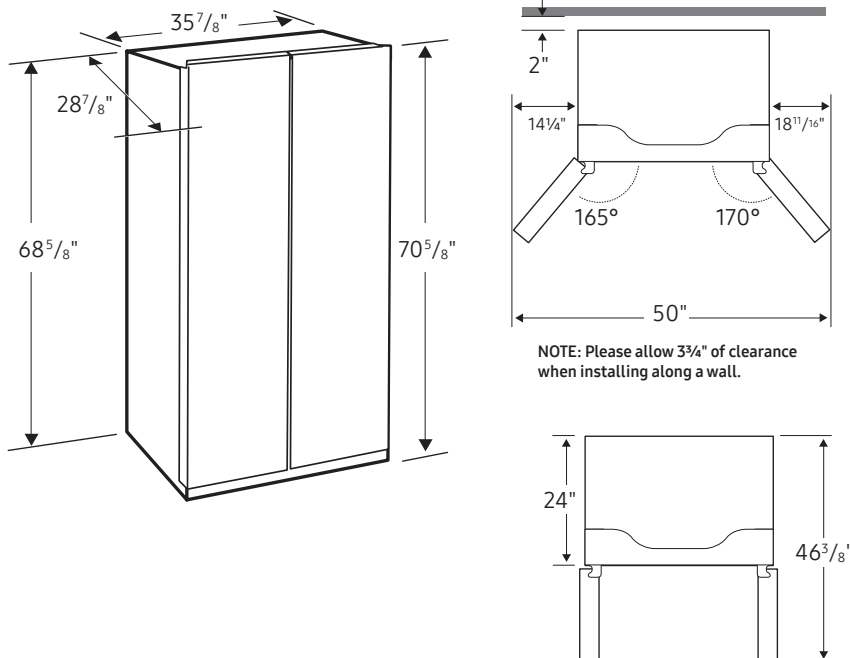

## Bespoke 23 cu. ft. Smart Counter Depth Side-by-Side Refrigerator with Beverage Center™

### Installation Specifications

1. Measure the height, width and depth of the opening, making sure to include baseboards, molding tile, countertop overhang, etc. Check to be sure there is enough room to open the door (consider walls, islands or other obstacles when measuring).
2. Refer to illustration below to determine dimensions.
3. Allow 2.5" of clearance on hinge side of refrigerator when installing next to a wall where handle may make contact.
4. Allow 2" minimum clearance at rear for proper air circulation and water/electrical connections. Allow a 3/8" minimum clearance at sides and top for ease of installation.
5. Ensure each door and entryway in the home is wide enough for the refrigerator to be moved through easily.

For optimal usage and ability to open refrigerator doors completely, do not install next to a wall.

Please note: The following dimension and cutout information is for planning purposes only. For complete installation details, consult manual packed with product or download manual online at [samsung.com](http://samsung.com).

### Dimensions

**Total Capacity: 22.6 cu. ft.**

**Refrigerator: 14.6 cu. ft.**

- 4 Tempered Glass Shelves
- Slide-In Shelf
- 2 Drawers
- 5 Door Bins
  - 3 Gallon Bins
  - 2 Door Bins
- Top LED Lighting

**Freezer: 8.0 cu. ft.**