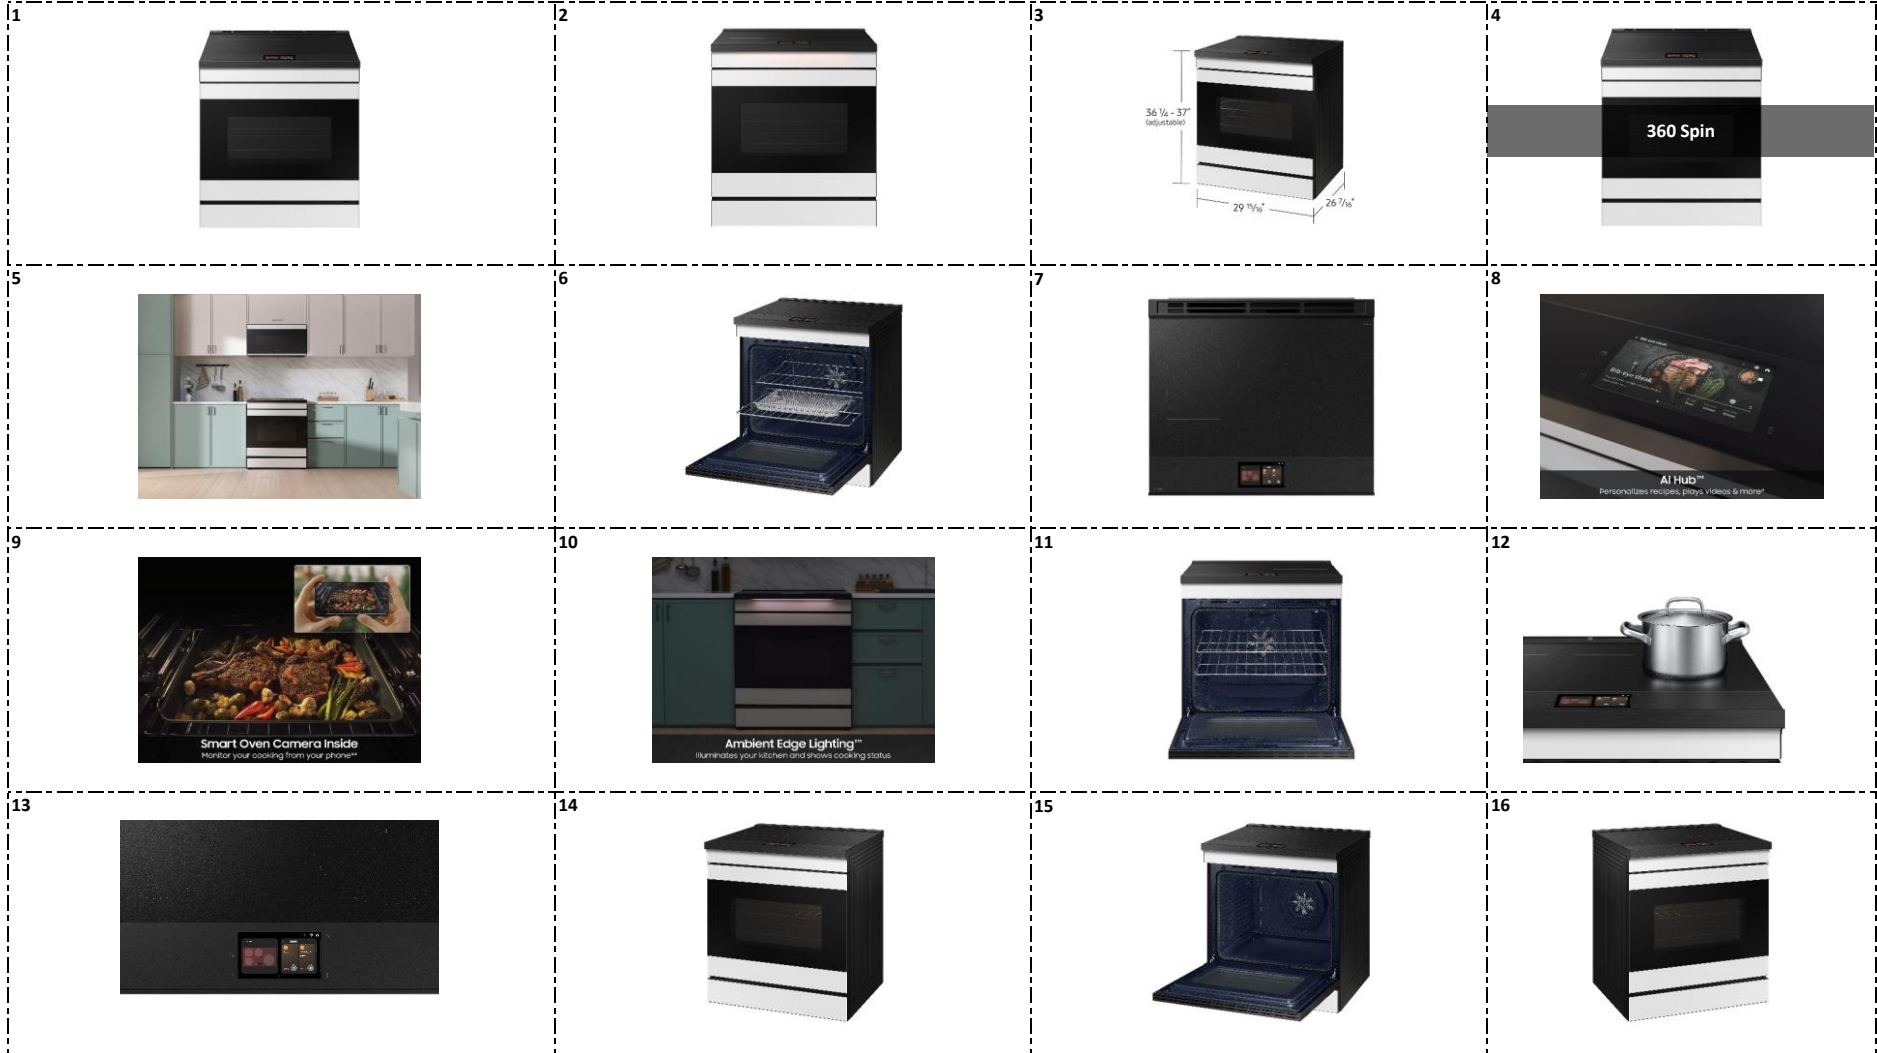

Carousel Image Order