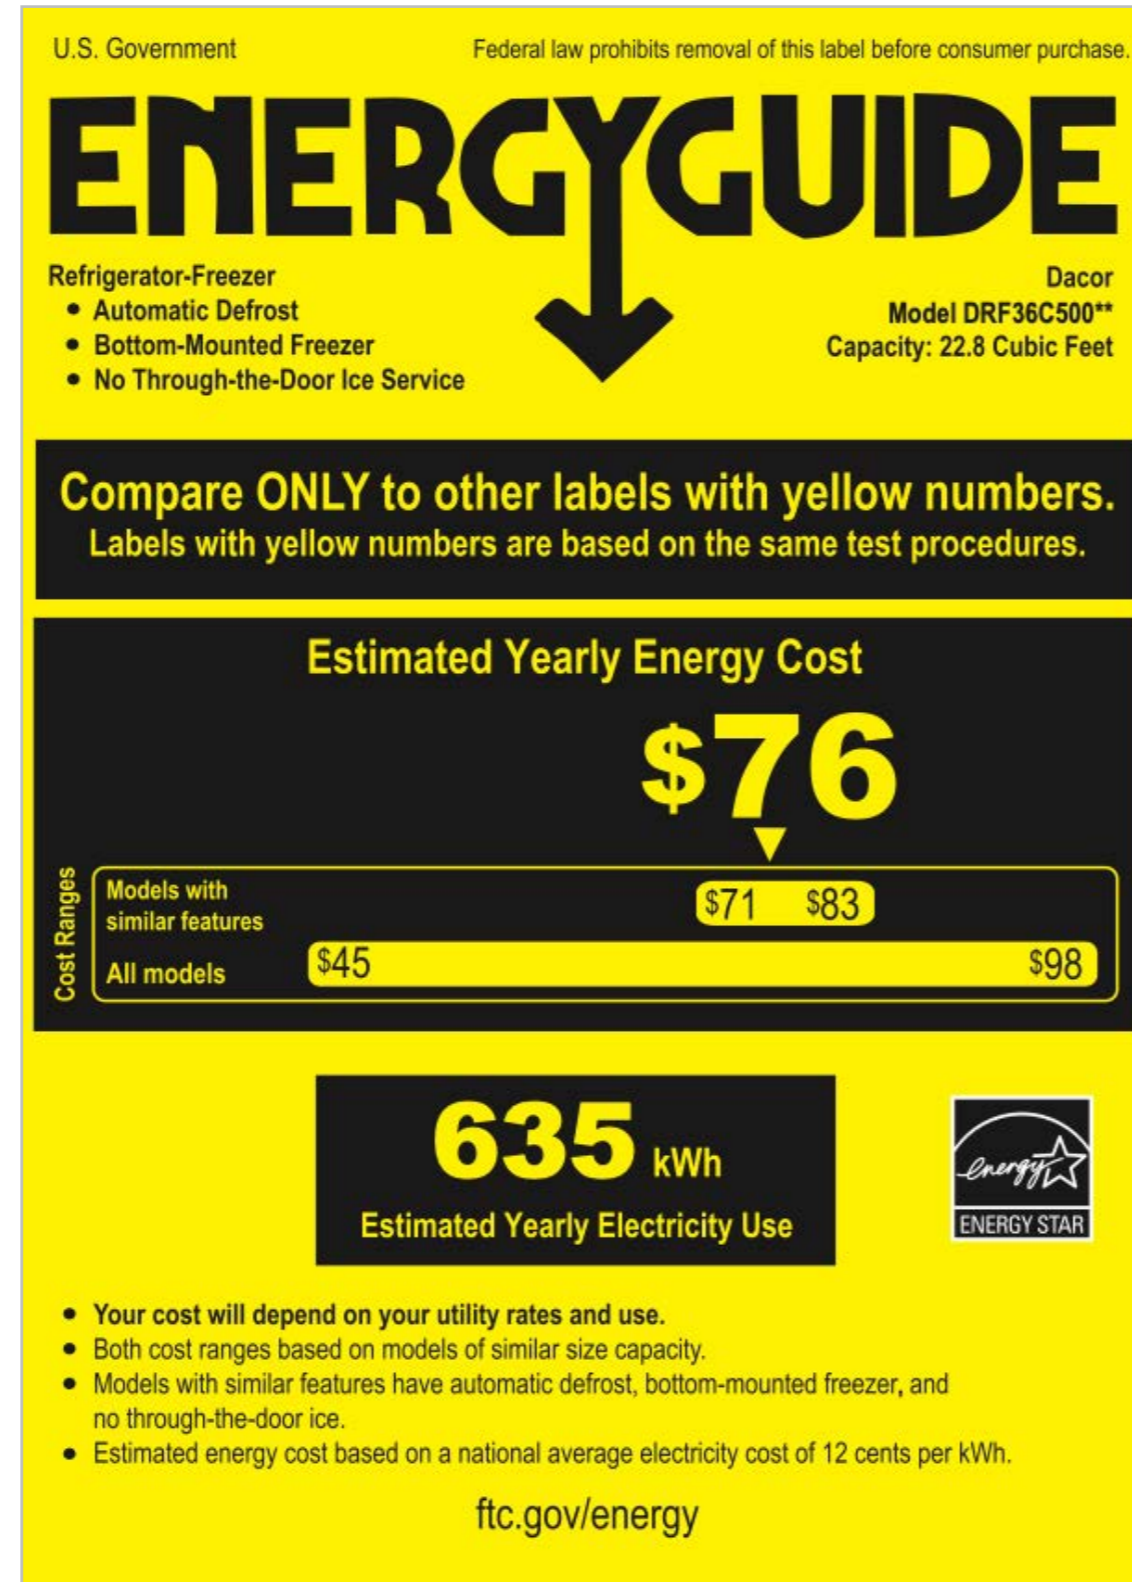

Spec Sheet - back

USER MANUAL & ENERGY GUIDE

EasyAds Link

<https://dam.gettyimages.com/s/9fhtbn5gvtjcfjr7cgmknkb>

User Manual

dacor