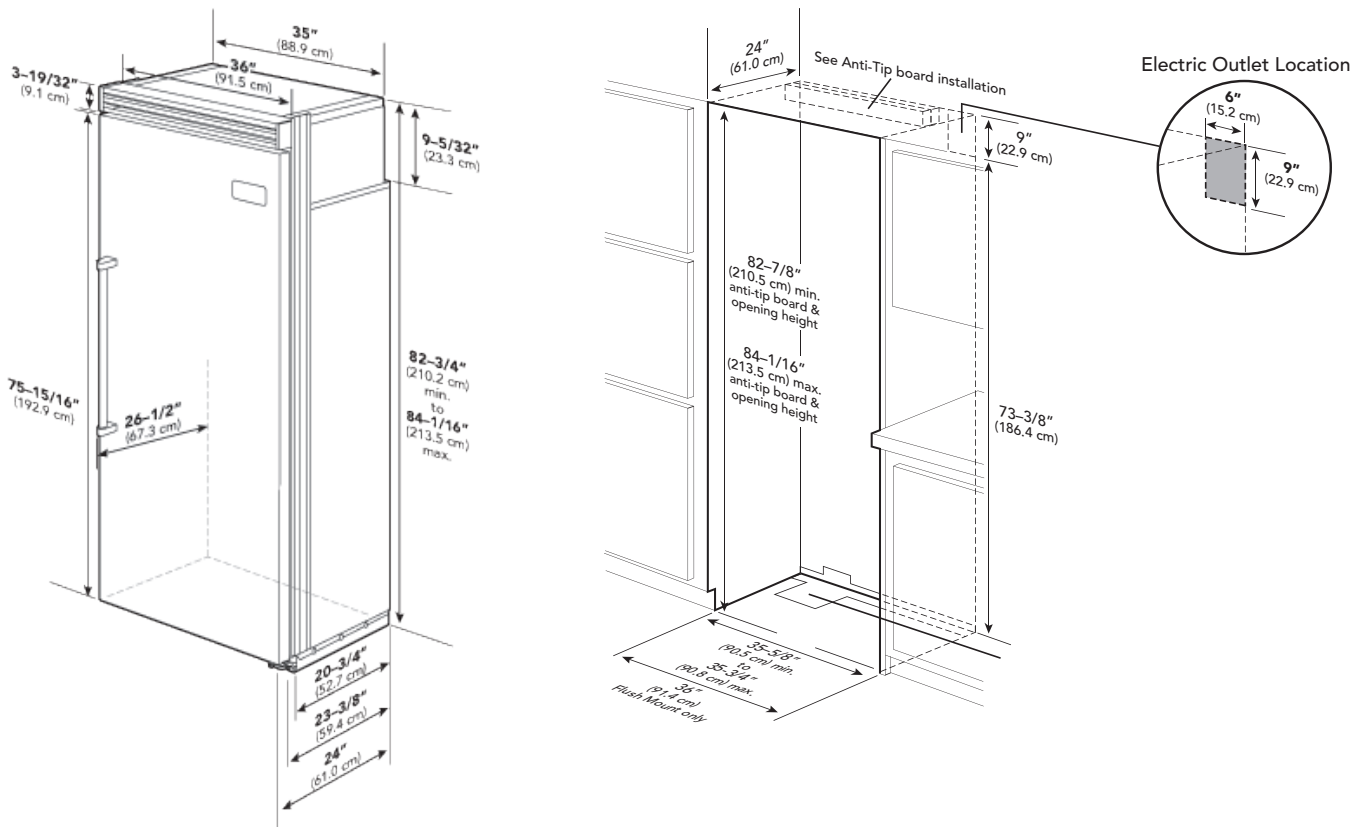

QUIETCOOL™ BUILT-IN 36" W. ALL REFRIGERATOR

Viking Professional 5 Series – VCRB

36" ALL REFRIGERATOR		
DESCRIPTION	VCRB5363	VCRB/FLUSH MOUNT
Overall Width	36" (91.5 cm)	
Overall Height (from bottom)	82-3/4" (210.2 cm) min. to 84-1/16" (213.5 cm) max.	
Overall Depth from rear To front edge of side trim: To front of top grille: To front of handle endcap:	22-3/16" (56.4 cm) 24" (61.0 cm) 26-1/2" (67.3 cm)	23-3/8" (59.4 cm) 24" (61.0 cm) 26-1/2" (67.3 cm)
Cutout Width	35-5/8" (90.5 cm) min. to 35-3/4" (90.8 cm) max.	36" (91.4 cm)
Cutout Height	82-7/8" (210.5 cm) min. to 84-1/16" (213.5 cm) max.	
Cutout Depth	24" (61.0 cm) min.	
Electrical Requirements	115 volt, 60 Hz, 15 amp dedicated circuit; 3-wire cord with grounded 3-prong plug attached to product	
Maximum Amp Usage	6.5 amps	
Overall Interior Dimensions Total Capacity	22.8 cu. ft. (646 liters)	
Approximate Shipping Weight	590 lb. (256.5 kg)	

Please do not prepare installation from brochure data only. See installation instructions for important clearance/installation information.

VIKING RANGE, LLC 111 FRONT STREET GREENWOOD, MISSISSIPPI 38930 USA

For detailed product information, model numbers, or to request a quote call 1-888-845-4641 or visit vikingrange.com
© 2017 Viking Range, LLC All rights reserved. Specifications subject to change without notice.