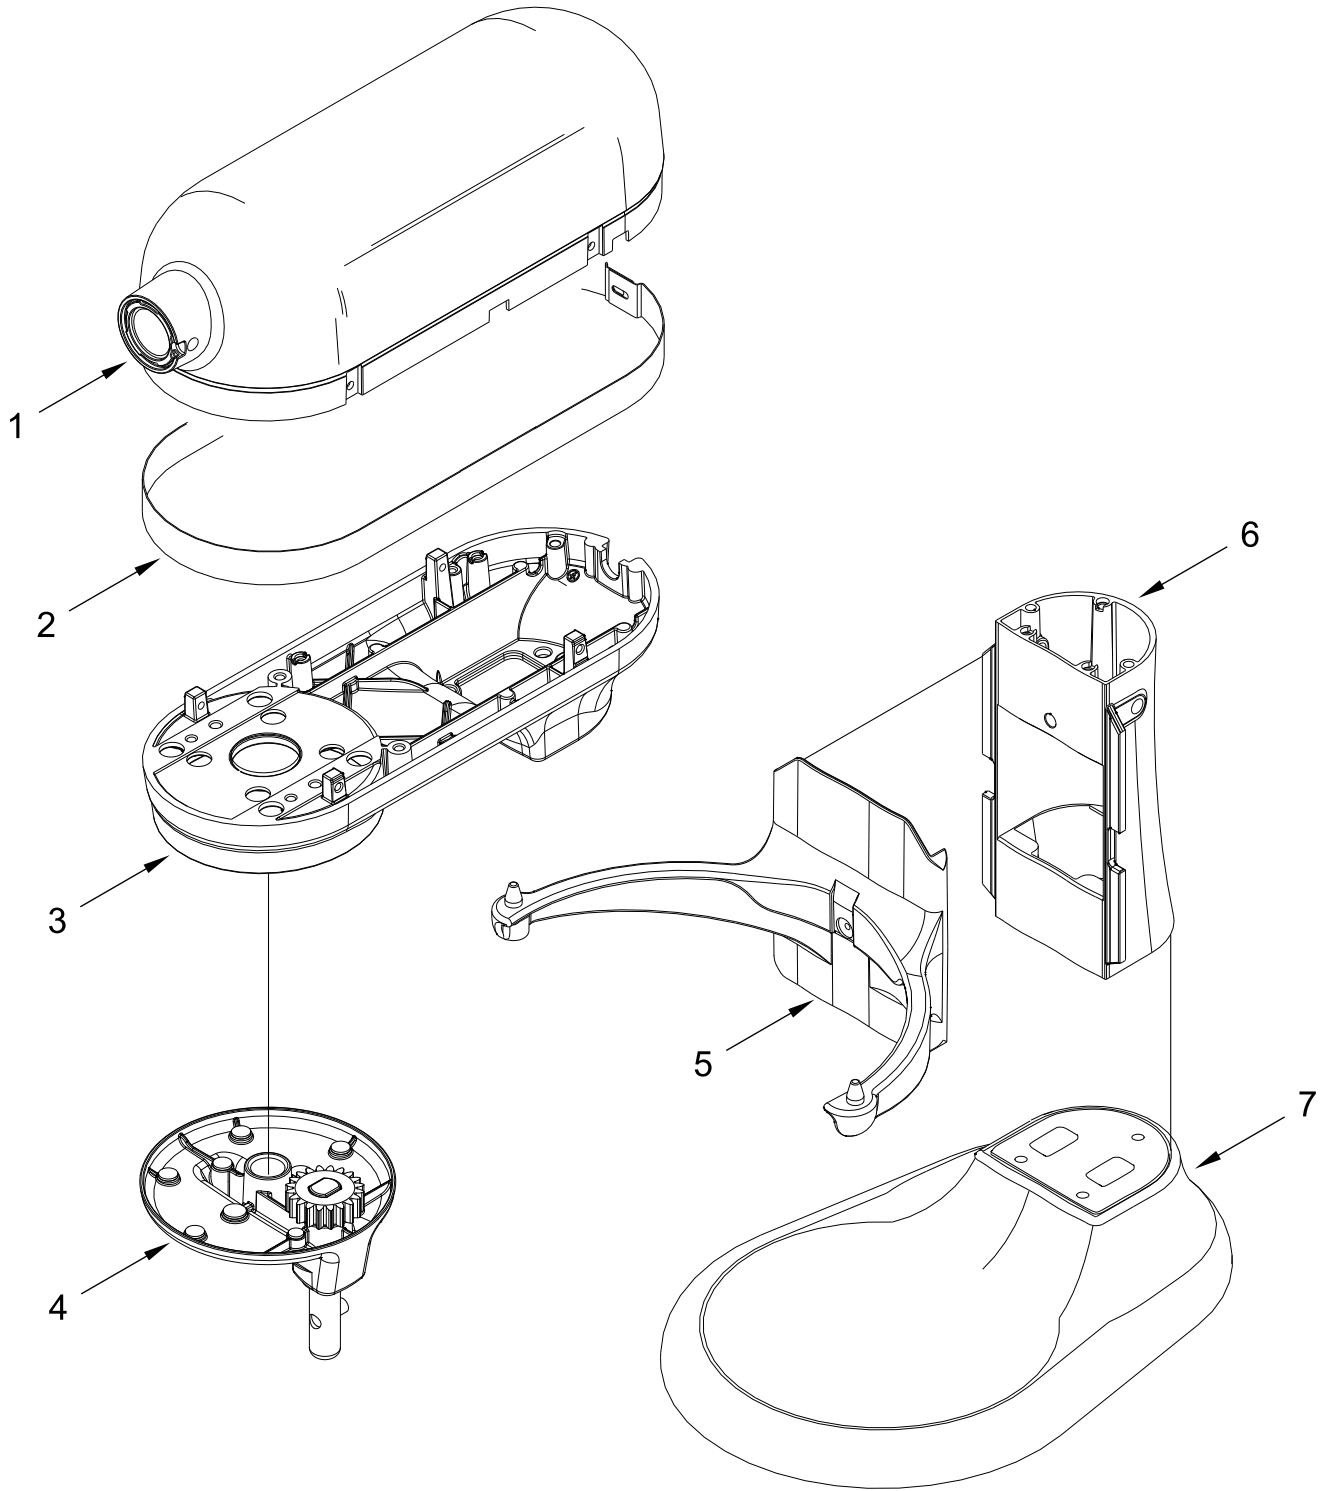

COLOR VARIATION PARTS