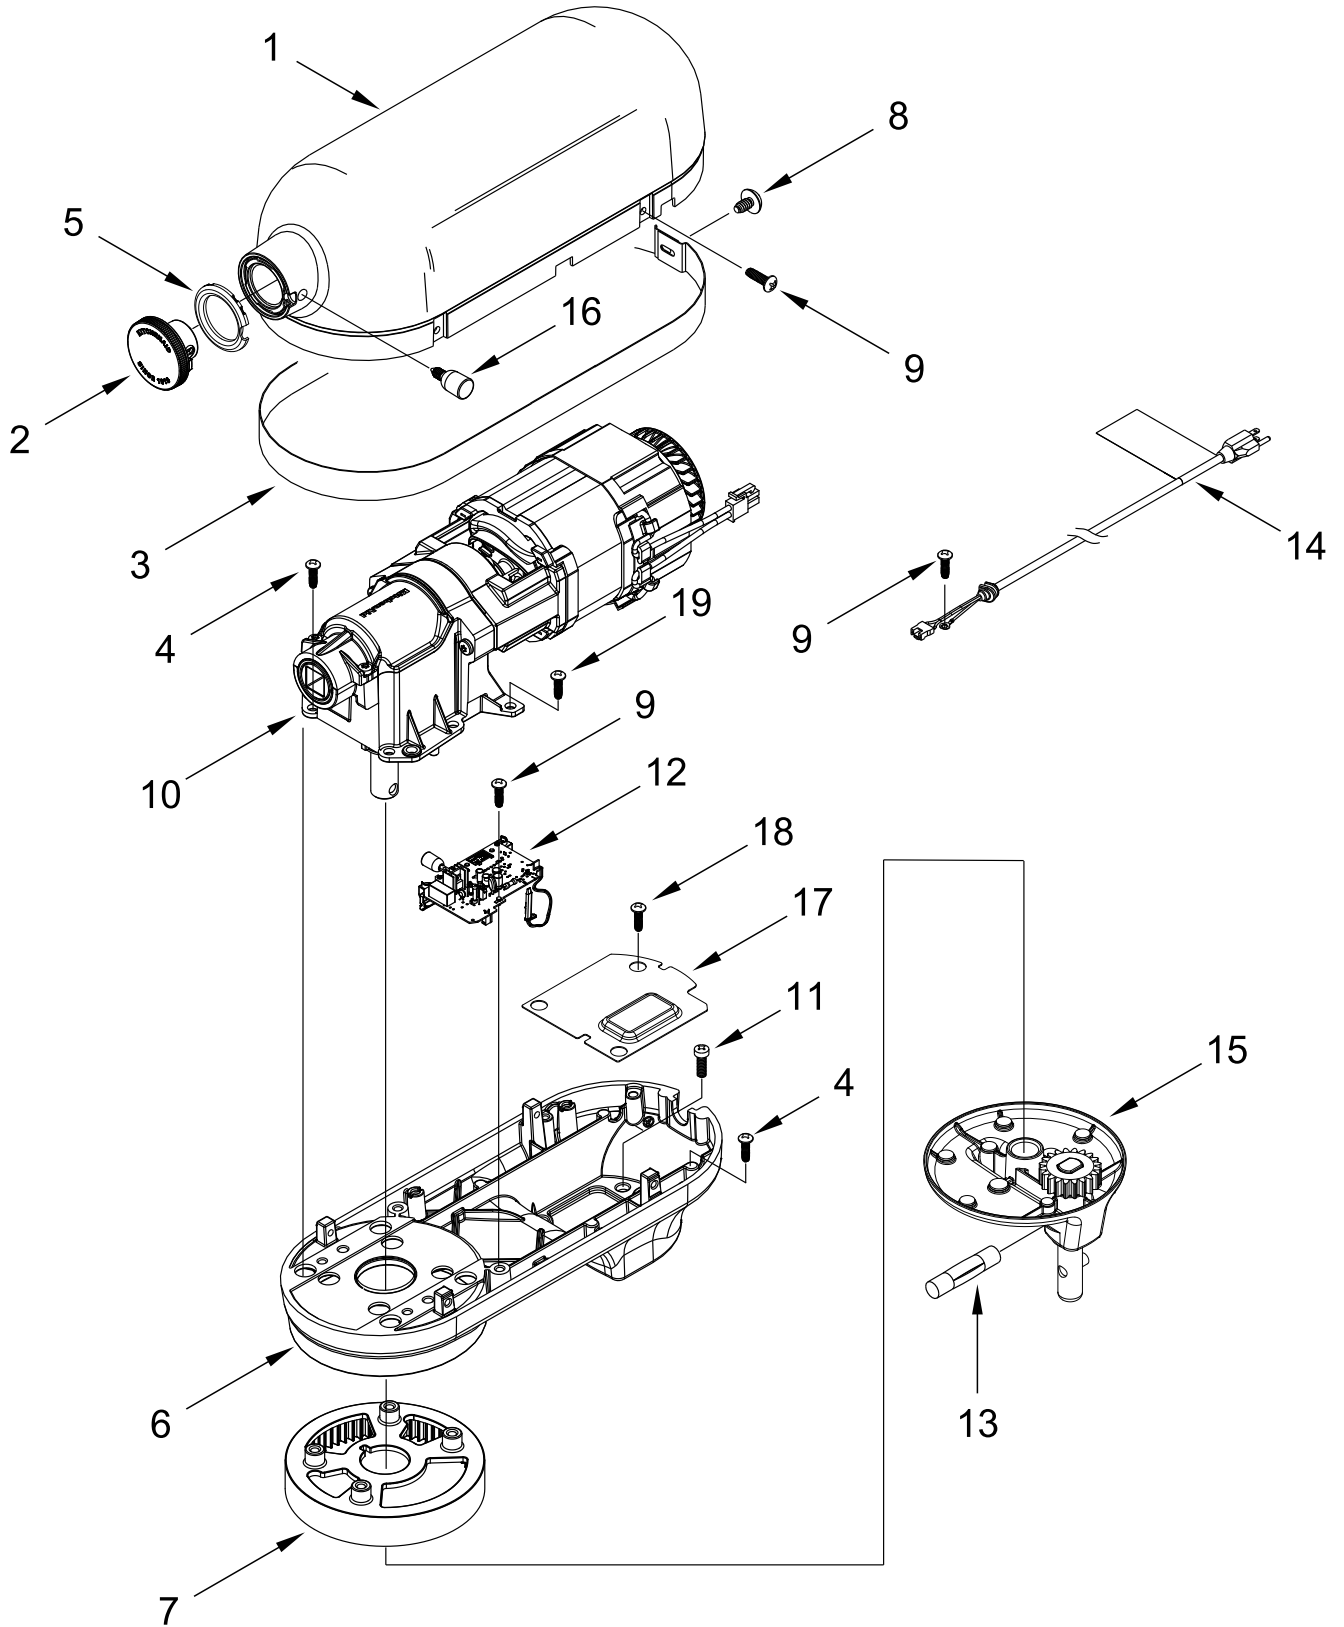

CASE, GEARING AND PLANETARY UNIT

CASE, GEARING AND PLANETARY UNIT

<u>Illus. No.</u>	<u>Part No.</u>	<u>Description</u>	<u>Illus. No.</u>	<u>Part No.</u>	<u>Description</u>	<u>Illus. No.</u>	<u>Part No.</u>	<u>Description</u>
1		Gearcase Motor Housing (Refer to Color Variation Parts Page)	6		Lower Gearcase (Refer to Color Variation Parts Page)	13	W10234531	Pin, Groove
2	W11591898	Cover, Attachment Hub - Dual Finish	7	W11454895	Gear, Ring and Plate Assembly	14		Cord, Power
3		Band, Trim (Refer to Color Variation Parts Page)	8	3400617	Screw	15	W11459266	Black Planetary Assembly (Refer to Color Variation Parts Page)
4	W10351843	Screw	9	3400814	Screw	16		Thumb Screw
5	9706141	Ring, Attachment Hub	10	W11523176	Motor, 120 Volt Assembly	17	W11521863	Chrome
			11	3400200	Screw	18	W11560130	Plate, Lower Housing
			12	W11512565	Control Assembly, 120 Volt	19	W10419037	Screw
							W11457471	Screw

BASE AND PEDESTAL UNIT

BASE AND PEDESTAL UNIT

<u>Illus. No.</u>	<u>Part No.</u>	<u>Description</u>	<u>Illus. No.</u>	<u>Part No.</u>	<u>Description</u>	<u>Illus. No.</u>	<u>Part No.</u>	<u>Description</u>
1		Literature Parts	9	9708649	Foot	20	9703426	Cam, Adjusting
	W11519607	Use and Care Guide	10	9703307	Ring, Retaining	21	3400863	Screw
2	W11385624	Shield, Pouring (Wide)	11	W11376364	Rod, Bowl Lift	22	W11376371	Handle, Bowl Lift
3	W11512549	Bowl, 7 Qt. (Brushed)	12	9237	Spring, Lift Rod	23	W11627641	Cap, Handle
4	240185	Pin, Retaining Bowl	13	9703439	Washer	24	3400200	Screw
5	W10504114	Clip, Bowl Retainer	14	8533907	Nut	25	W11569890	Beater, Double Flex Edge (Silent Silver)
6	3400018	Screw	15		Column Assembly (Refer to Color Variation Parts Page)			
7		Bowl Support (Refer to Color Variation Parts Page)	16	W11573643	Beater, Flat (Silent Silver)			
8		Base and Foot Assembly (Refer to Color Variation Parts Page)	17	W11573642	Hook, Dough (Silent Silver)			
			18	9706885	Arm, Bowl Lift			
			19	W10600940	Whip, Wire			