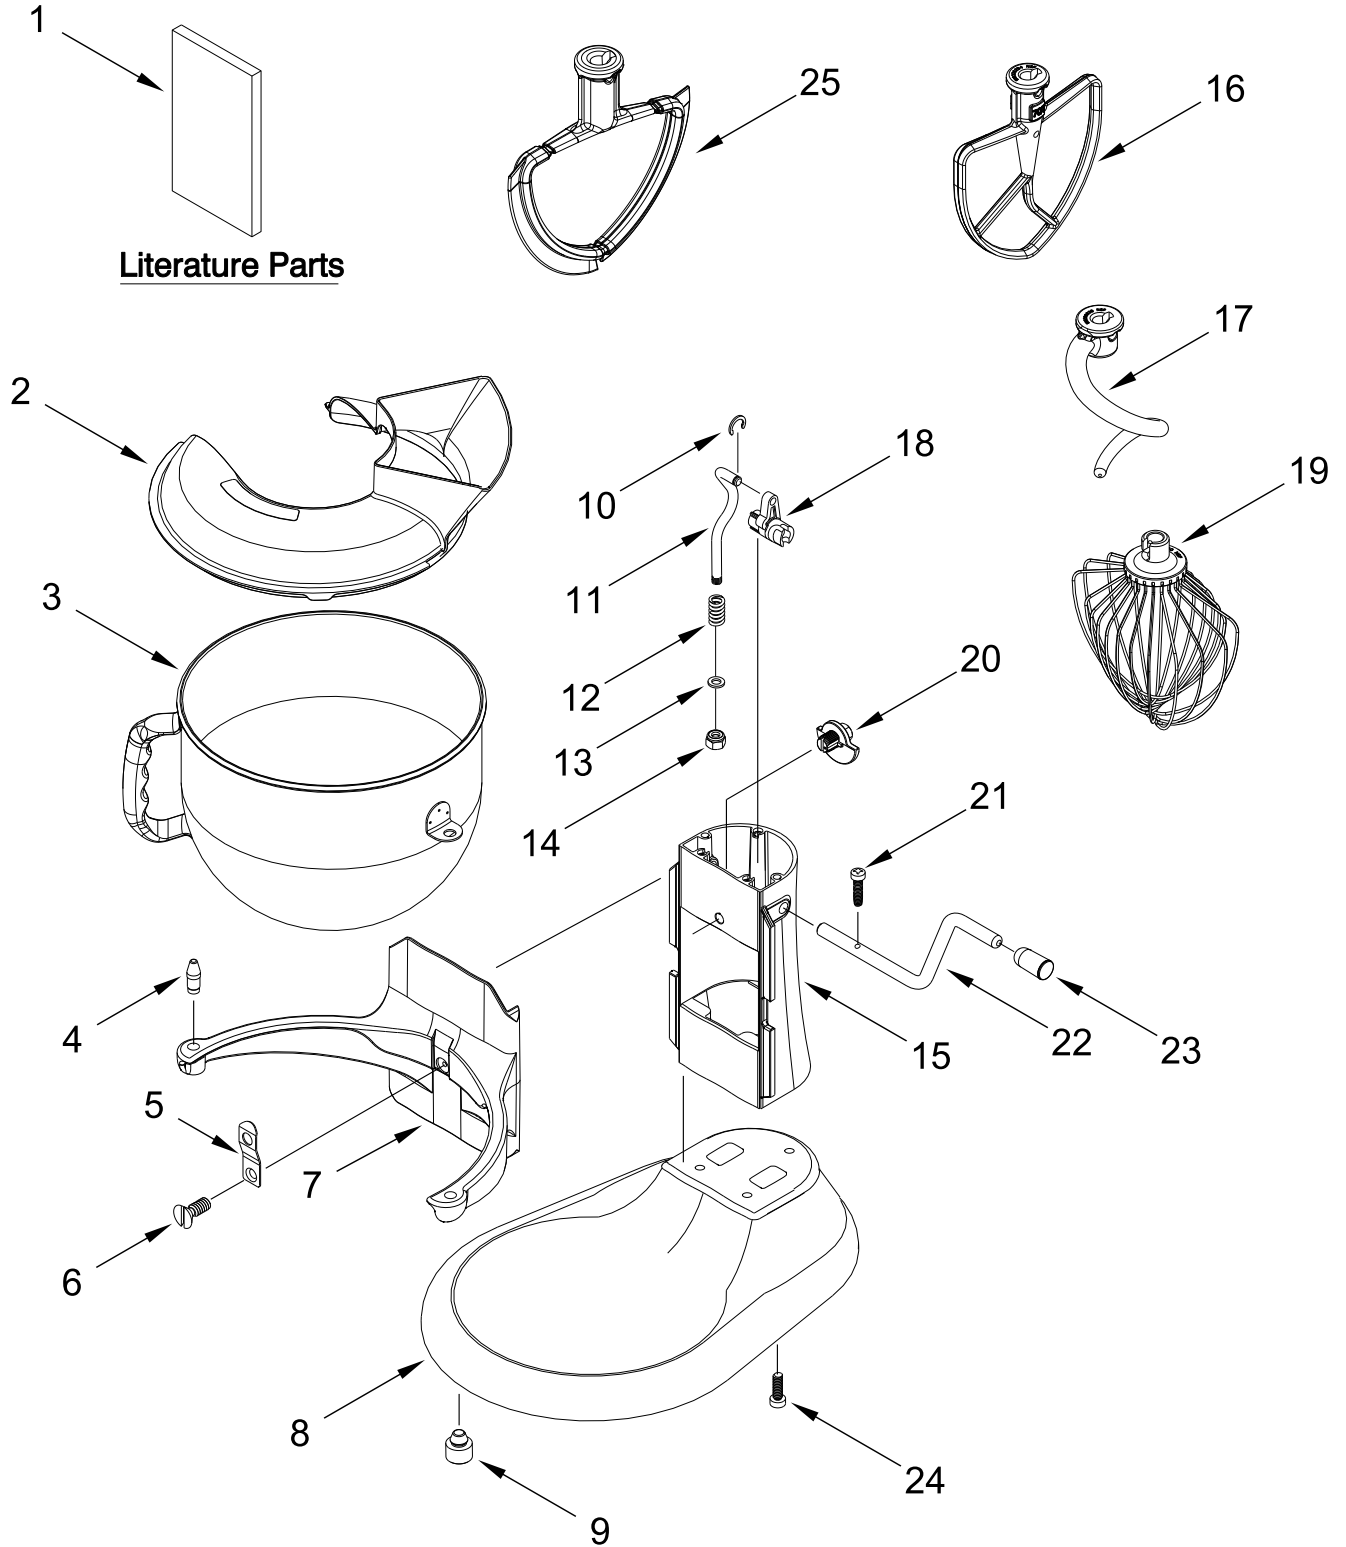

CASE, GEARING AND PLANETARY UNIT

CASE, GEARING AND PLANETARY UNIT

<u>Illus. No.</u>	<u>Part No.</u>	<u>Description</u>	<u>Illus. No.</u>	<u>Part No.</u>	<u>Description</u>	<u>Illus. No.</u>	<u>Part No.</u>	<u>Description</u>
1		Gearcase Motor Housing (Refer to Color Variation Parts Page)	6		Lower Gearcase (Refer to Color Variation Parts Page)	13	W10234531	Pin, Groove
2	W11591898	Cover, Attachment Hub - Dual Finish	7	W11454895	Gear, Ring and Plate Assembly	14		Cord, Power
3		Band, Trim (Refer to Color Variation Parts Page)	8	3400617	Screw	15	W11459266	Black Planetary Assembly (Refer to Color Variation Parts Page)
4	W10351843	Screw	9	3400814	Screw	16		Thumb Screw
5	9706141	Ring, Attachment Hub	10	W11523176	Motor, 120 Volt Assembly	17	W11521863	Chrome
			11	3400200	Screw	18	W11560130	Plate, Lower Housing
			12	W11512565	Control Assembly, 120 Volt	19	W10419037	Screw
							W11457471	Screw

BASE AND PEDESTAL UNIT

BASE AND PEDESTAL UNIT

<u>Illus. No.</u>	<u>Part No.</u>	<u>Description</u>	<u>Illus. No.</u>	<u>Part No.</u>	<u>Description</u>	<u>Illus. No.</u>	<u>Part No.</u>	<u>Description</u>
1		Literature Parts	9	9708649	Foot	20	9703426	Cam, Adjusting
	W11519607	Use and Care Guide	10	9703307	Ring, Retaining	21	3400863	Screw
2	W11385624	Shield, Pouring (Wide)	11	W11376364	Rod, Bowl Lift	22	W11376371	Handle, Bowl Lift
3	W11512549	Bowl, 7 Qt. (Brushed)	12	9237	Spring, Lift Rod	23	W11627641	Cap, Handle
4	240185	Pin, Retaining Bowl	13	9703439	Washer	24	3400200	Screw
5	W10504114	Clip, Bowl Retainer	14	8533907	Nut	25	W11569890	Beater, Double Flex Edge (Silent Silver)
6	3400018	Screw	15		Column Assembly (Refer to Color Variation Parts Page)			
7		Bowl Support (Refer to Color Variation Parts Page)	16	W11573643	Beater, Flat (Silent Silver)			
8		Base and Foot Assembly (Refer to Color Variation Parts Page)	17	W11573642	Hook, Dough (Silent Silver)			
			18	9706885	Arm, Bowl Lift			
			19	W10600940	Whip, Wire			