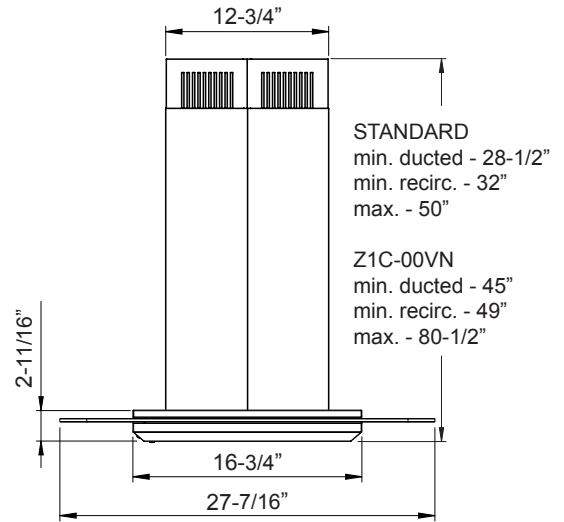

Verona is topped with a straight glass canopy that also serves as an ambient setting LED display. Select the Cloud White, Deep Blue and Amber color options to best match your kitchen's décor, or choose the Demo mode that displays all three

settings in 10-second intervals. Verona includes the exclusive Quick-Lock Installation System with magnetic duct covers, LumiLight LED lighting, 5-speed ICON Touch® controls and ACT™ technology.

ACT™

Min. - Max. CFM	INTERNAL BLOWER STANDARD	INTERNAL BLOWER with ACT™ AIRFLOW CONTROL TECHNOLOGY™*		
		200 - 600	200 - 390	200 - 290
Min. - Max. Sones	1 - 6			

*AIRFLOW CONTROL TECHNOLOGY™ (ACT™) is an exclusive feature built into specific Zephyr hoods which can limit the maximum blower CFM to meet local code requirements.

SIDE