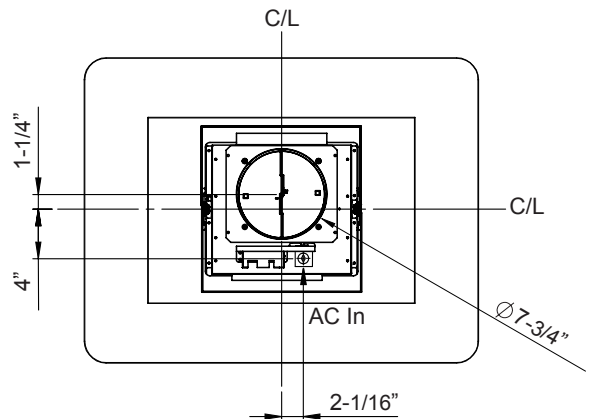

Verona is topped with a straight glass canopy that also serves as an ambient setting LED display. Select the Cloud White, Deep Blue and Amber color options to best match your kitchen's décor, or choose the Demo mode that displays all three

settings in 10-second intervals. Verona includes the exclusive Quick-Lock Installation System with magnetic duct covers, LumiLight LED lighting, 5-speed ICON Touch® controls and ACT™ technology.

ACT™

Min. - Max. CFM	INTERNAL BLOWER STANDARD	INTERNAL BLOWER with ACT™ AIRFLOW CONTROL TECHNOLOGY™*		
		200 - 600	200 - 390	200 - 290
Min. - Max. Sones	1 - 6			

*AIRFLOW CONTROL TECHNOLOGY™ (ACT™) is an exclusive feature built into specific Zephyr hoods which can limit the maximum blower CFM to meet local code requirements.

TOP