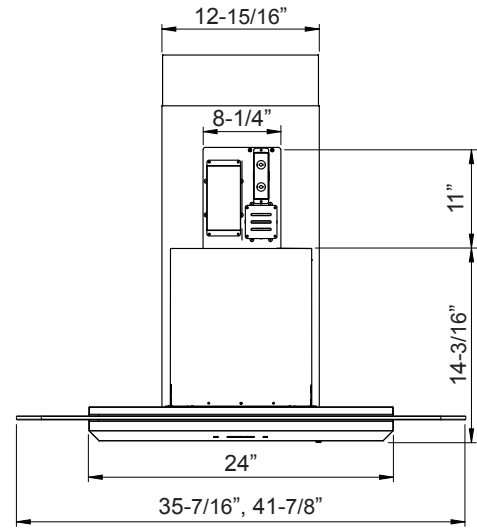

Verona is topped with a straight glass canopy that also serves as an ambient setting LED display. Select the Cloud White, Deep Blue and Amber color options to best match your kitchen's décor, or choose the Demo mode that displays all three

settings in 10-second intervals. Verona includes the exclusive Quick-Lock Installation System with magnetic duct covers, LumiLight LED lighting, 5-speed ICON Touch® controls and ACT™ technology.

ACT™

Min. - Max. CFM	INTERNAL BLOWER STANDARD	INTERNAL BLOWER with ACT™ AIRFLOW CONTROL TECHNOLOGY™*		
		200 - 600	200 - 390	200 - 290
Min. - Max. Sones	1 - 6			

*AIRFLOW CONTROL TECHNOLOGY™ (ACT™) is an exclusive feature built into specific Zephyr hoods which can limit the maximum blower CFM to meet local code requirements.

FRONT