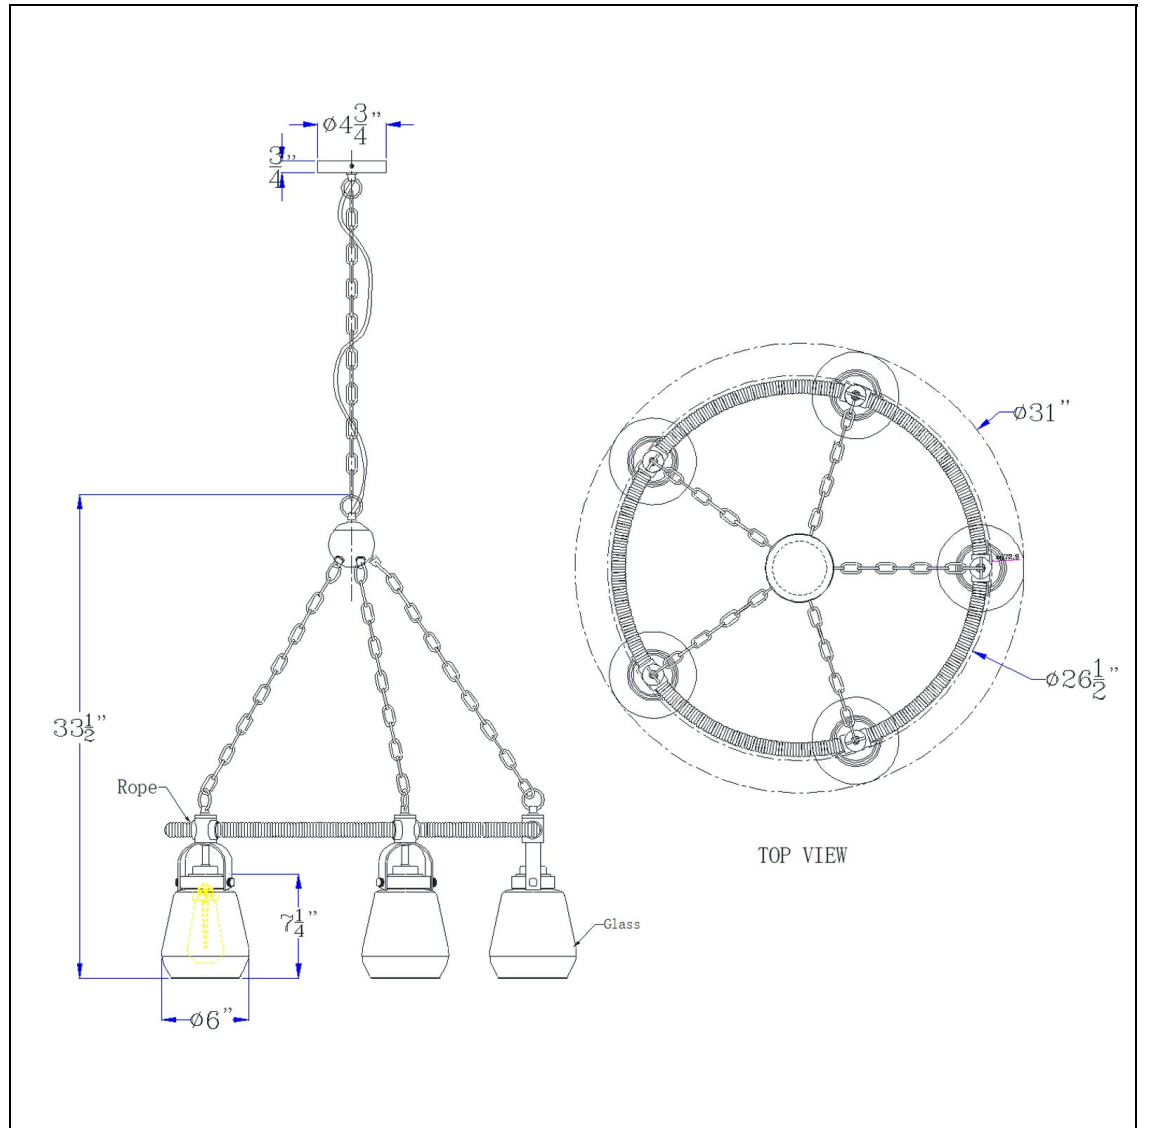

Product No. **FX-3824-5**

Description

60W x 5 Kavala metal chandelier with burlap accent and glass shades
Durable Metal Construction
Clear Glass Shades
Ships in One Carton
Hardwired Installation Required
Canopy Included
72" Chain
cUL Listed
This chandelier is the perfect touch to any kitchen, living room or foyer. It features a sturdy black metal frame with roped accents and clear glass shades. It comes with six feet of chain and matching canopy to complete the look.

Technical Specifications

UPC	020193067284	Shade Top1	6.00
Wattage	60W X 5	Shade Side	8.25
Lumen	X	Carton 1 Dimensions	10.80 x 30.50 x 30.50
Switch Type	X	Carton 2 Dimensions	0.00 x 0.00 x 30.50
Bulb Base	E26	Package Dimensions	L: 30.50 W: 30.50 H: 10.80
Number of Lights	5		
Color	burlap/Antique Brass		